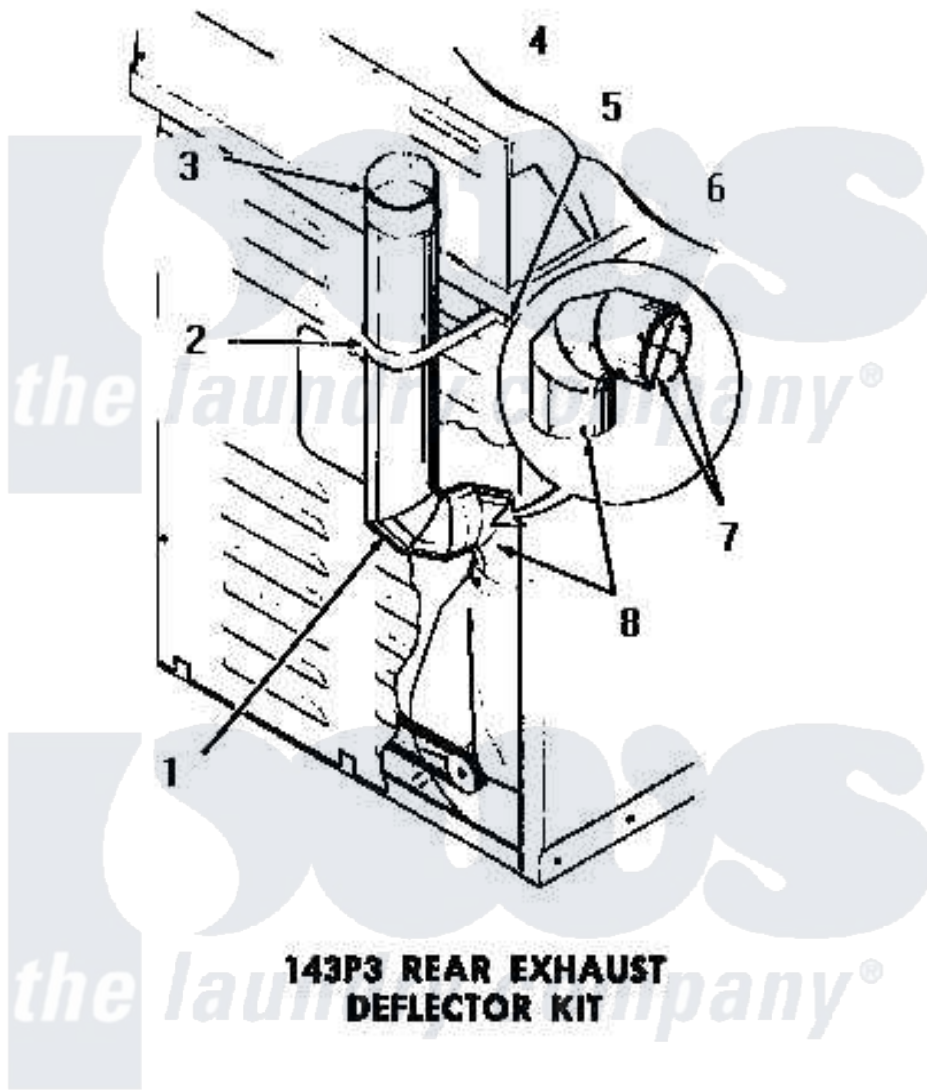

# Amana FE6260 01 - 143P3 REAR EXHAUST DEFLECTOR KIT

**143P3 REAR EXHAUST DEFLECTOR KIT**

Amana Residential Amana FE6260 Washer Parts Parts Diagram 01 - 143P3 REAR EXHAUST DEFLECTOR KIT  
 Click on the part number to view part

Item	Original Part Number	Replaced By	Status	Part Description
1	51917		Not Available	ELBOW
2	52127		Not Available	SUPPORT BRACKET
3	Y52129		Not Available	EXHAUST PIPE, 4" X 18"
4	<a href="#">20267</a>			Screw, 10-24 X 3/8 Round
5	<a href="#">03815</a>			Lockwasher, No.10 Ext Shk
6	03673		Not Available	NUT
7	Y00000000		Not Available	SEE NOTE CUT AND REMOVE WIRE GUARDS
8	Y00000000		Not Available	SEE NOTE DRYER EXHAUST ELBOW -- (SUPPLIED WITH DRYER)
NI	143P3		Not Available	REAR EXHAUST DEFLECTOR KIT