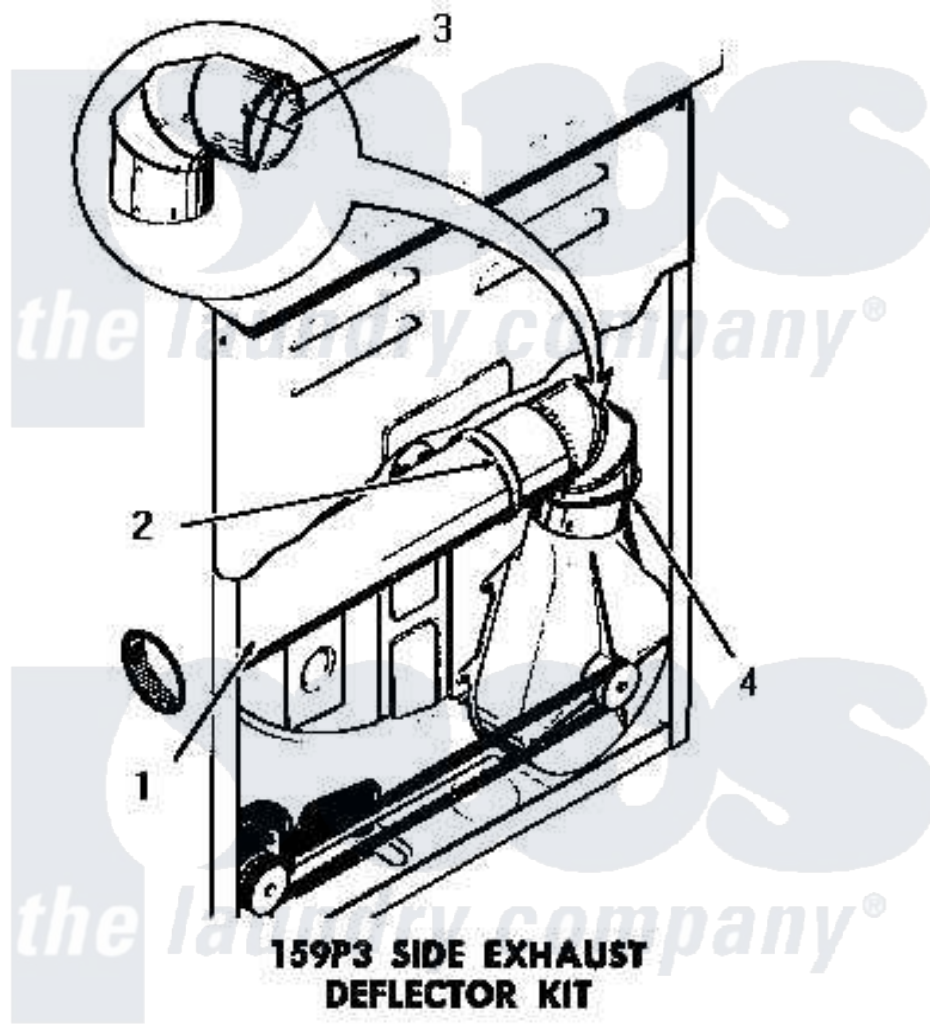

Amana FE6260 02 - 159P3 SIDE EXHAUST DEFLECTOR KIT

Amana [Residential Amana FE6260 Washer Parts](#) Parts Diagram 02 - 159P3 SIDE EXHAUST DEFLECTOR KIT
 Click on the part number to view part

Item	Original Part Number	Replaced By	Status	Part Description
1	Y0052776			Handle, Oven Door
2	0052775	0057344		Suptop Burner
3	Y00000000		Not Available	SEE NOTE CUT AND REMOVE WIRE GUARDS
4	Y00000000		Not Available	SEE NOTE DRYER EXHAUST ELBOW -- (SUPPLIED WITH DRYER)
NI	159P3		Not Available	SIDE EXHAUST DEFLECTOR KIT