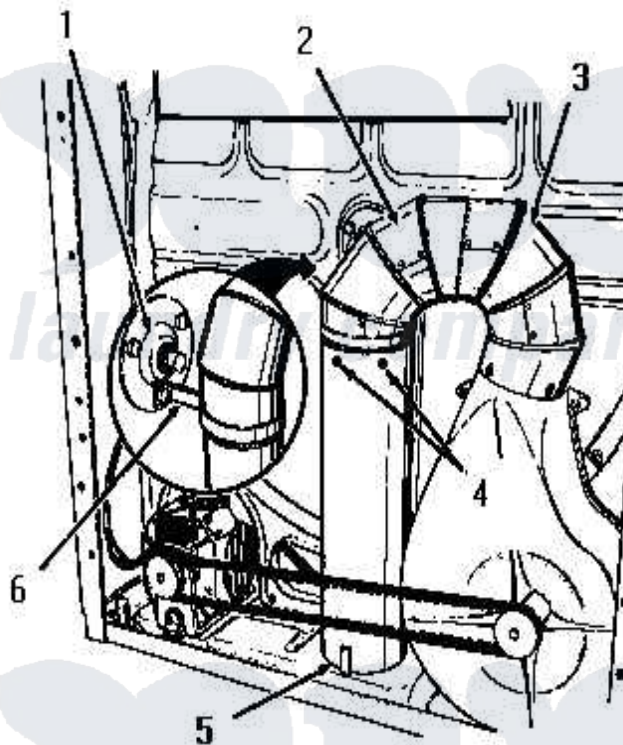

# Amana FE6260 03 - 160P3 BOTTOM EXHAUST DEFLECTOR KIT

**160P3 BOTTOM EXHAUST DEFLECTOR KIT**

[Amana Residential Amana FE6260 Washer Parts](#) Parts Diagram 03 - 160P3 BOTTOM EXHAUST DEFLECTOR KIT  
 Click on the part number to view part

Item	Original Part Number	Replaced By	Status	Part Description
1	Y00000000		Not Available	SEE NOTE BEARING RETAINER
2	52699		Not Available	SHORT 90 DEGREES ELBOW
3	Y00000000		Not Available	SEE NOTE DRYER EXHAUST ELBOW -- (SUPPLIED WITH DRYER)
4	23222	<a href="#">3177991</a>		Screw
5	52698		Not Available	EXHAUST TUBE
6	0052775	<a href="#">0057344</a>		Suptop Burner
NI	160P3		Not Available	BOTTOM EXHAUST DEFLECTOR KIT