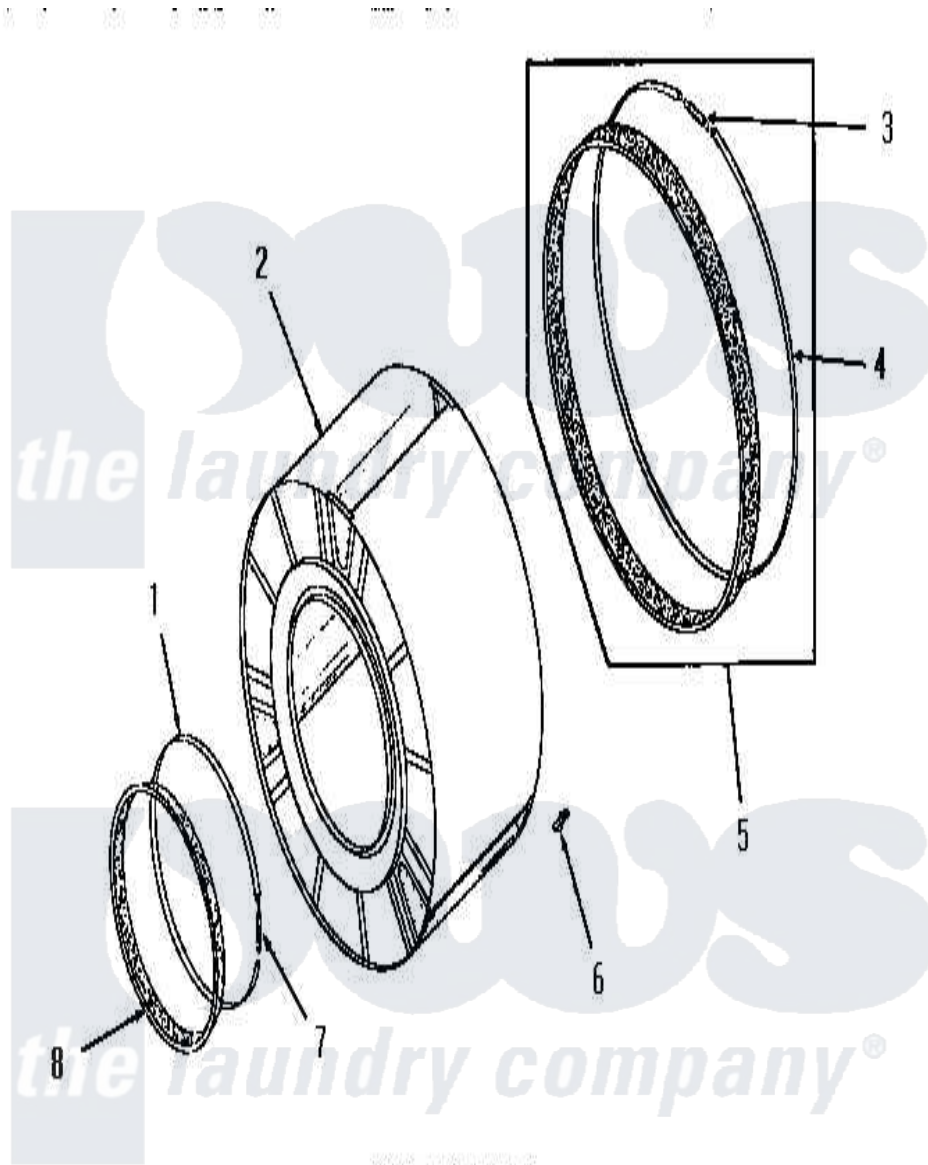

Amana FE6260 06 - CLOTHES DRUM

CLOTHES DRUM

Amana [Residential Amana FE6260 Washer Parts](#) Parts Diagram 06 - CLOTHES DRUM
 Click on the part number to view part

Item	Original Part Number	Replaced By	Status	Part Description
1	50169			Strap, Retainer
2	53135			Assembly, Drum
3	52310			Spring
4	50781			Strap, Seal
5	51883A			Assembly, Seal
6	51201		Not Available	CLIP
7	50168			Spring
8	51881			Seal, Front