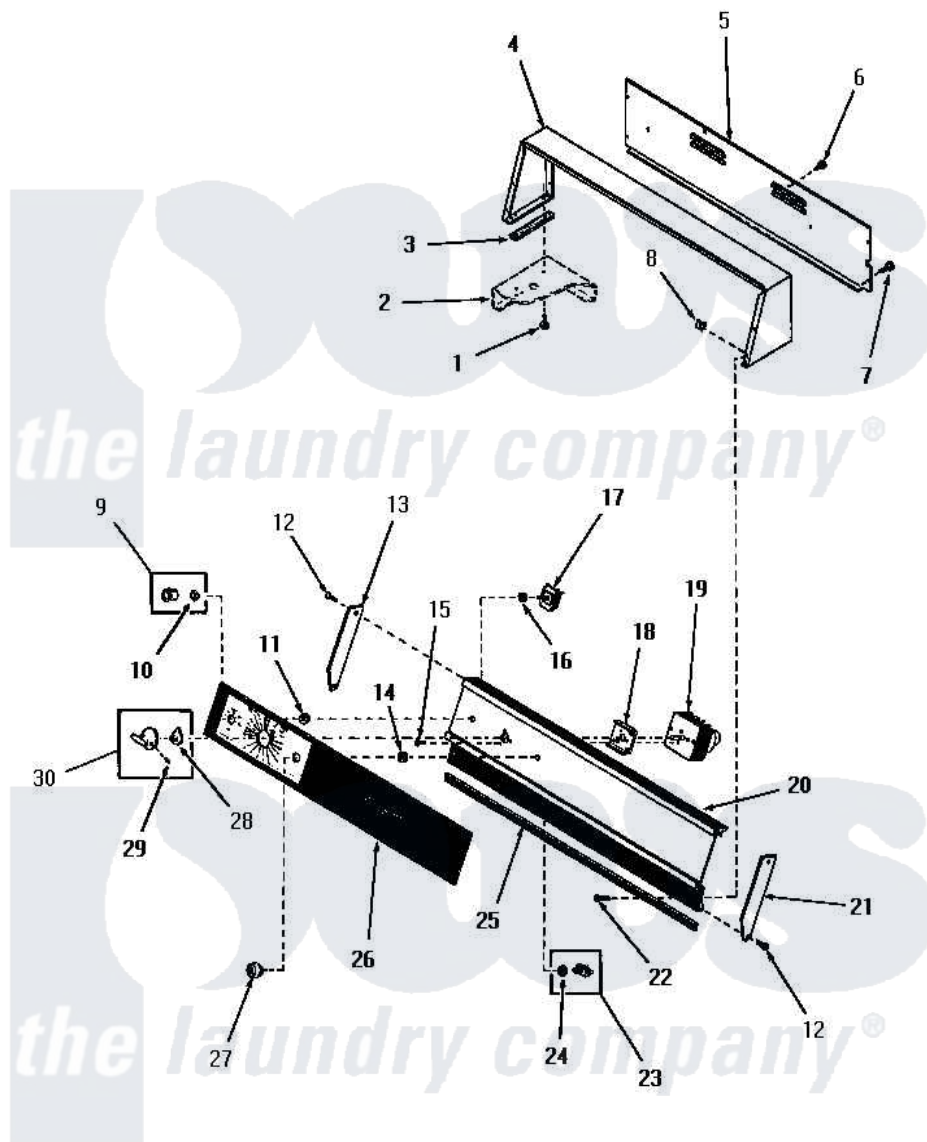

Amana FE6260 07 - CONTROL PANEL, CONTROL HOOD & CONTROLS

CONTROL PANEL, CONTROL HOOD AND CONTROLS

Amana [Residential Amana FE6260 Washer Parts](#) Parts Diagram 07 - CONTROL PANEL, CONTROL HOOD & CONTROLS

[Click on the part number to view part](#)

Item	Original Part Number	Replaced By	Status	Part Description
1	23962	W10116760		Screw
2	Y00000000		Not Available	SEE NOTE CABINET TOP
3	23028		Not Available	GASKET,CONTROL BOX END
4	54526W		Not Available	CONTROL HOOD, WHITE
"	54526H		Not Available	CONTROL HOOD, HARVEST GOLD
"	54526A		Not Available	CONTROL HOOD, AVOCADO
5	54530GR		Not Available	CONTROL HOOD REAR COVER, GRAY
6	23222	3177991		Screw
7	25724		Not Available	HEX HEAD SCREW
8	54038			NUT, Speed U-Type
9	23128	22001655		Switch, Water Temp.
10	22244		Not Available	CLIP,C xREPLACE
11	24391		Not Available	KNURLED NUT
12	52864	500226		Screw, 8b-16 x 5/8 Tap

13	26339		Not Available	END CAP, LEFT
14	23406		Not Available	KNURLED NUT
15	20272		Not Available	PHILLIPS HEAD SCREW
16	91176			Lockwasher, 3/8 Intshkp
17	52623	58032		Switch
18	26345		Not Available	SPACER
19	52610		Not Available	TIMER
20	Y0055283			Button, Door
21	26338		Not Available	END CAP, RIGHT
22	25232		Not Available	SCREW,8AB-18X7/8 OVAL
23	53563		Not Available	SWITCH,DOOR RELEASE
24	52947			Nut, Hex 15/32-32
25	55287		Not Available	GASKET
26	0055282		Not Available	BLOCK, FUSE
27	23130		Not Available	SWITCH COLLAR
28	24857		Not Available	INDICATOR
29	25285		Not Available	SETSCREW
30	24858		Not Available	ASSY,KNOB-TIMER