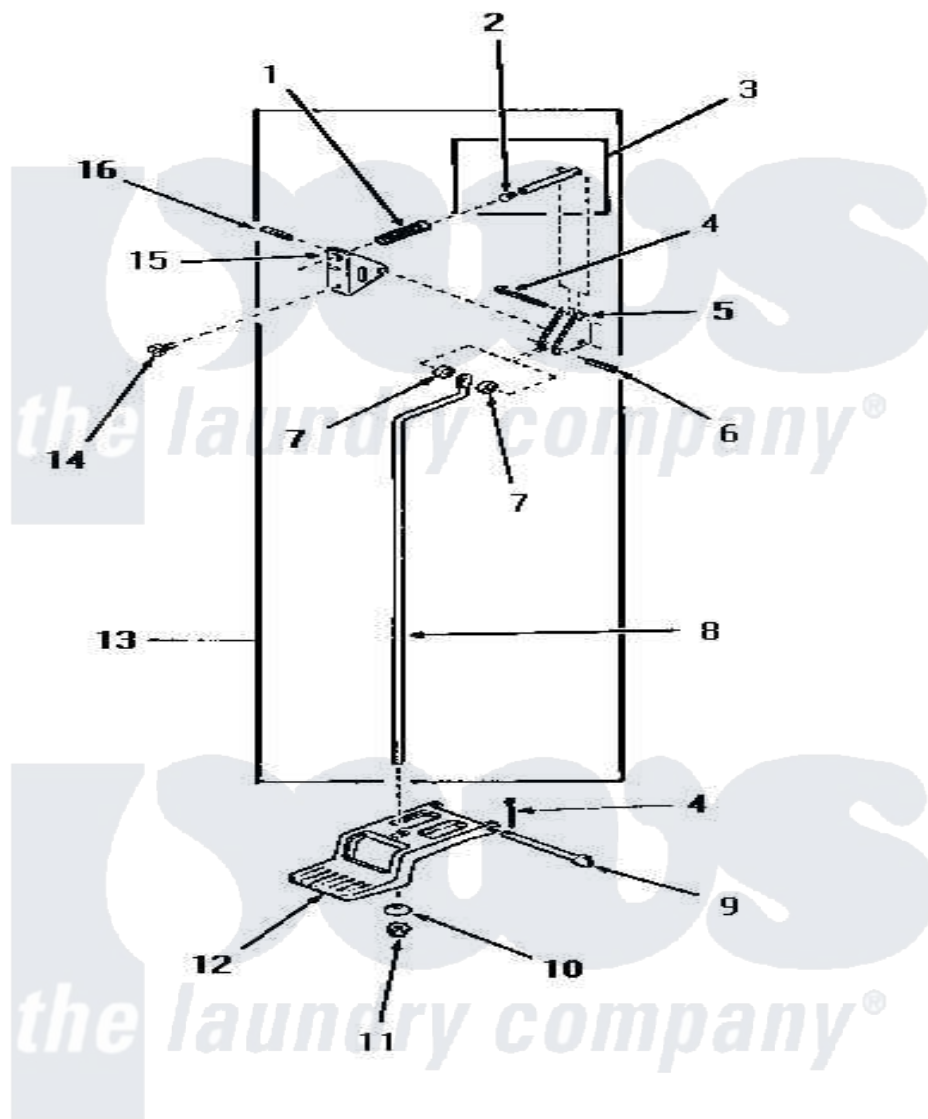

# Amana FE6260 08 - DOOR RELEASE

## DOOR RELEASE

[Amana Residential Amana FE6260 Washer Parts](#) Parts Diagram 08 - DOOR RELEASE  
 Click on the part number to view part

Item	Original Part Number	Replaced By	Status	Part Description
1	51065		Not Available	DOOR RELEASE SPRING
2	51786		Not Available	PLUG
3	51841		Not Available	DOOR RELEASE PIN ASSEMBLY
4	<a href="#">02578</a>			Pin, Cotter
5	51041		Not Available	DOOR RELEASE LEVER
6	51161		Not Available	PIN,ROLL 1/8 X 3/4
7	<a href="#">51121</a>			Door Release Spacer
8	51837		Not Available	DOOR RELEASE ROD
9	51045		Not Available	PEDAL HINGE PIN
10	51046		Not Available	NYLON WASHER
11	51271		Not Available	NUT
12	<a href="#">51802</a>			Pedal, Foot
13	51844		Not Available	DOOR RELEASE ASSEMBLY
14	51246		Not Available	SCREW
15	51052		Not Available	DOOR RELEASE BRACKET
16	51161		Not Available	PIN,ROLL 1/8 X 3/4