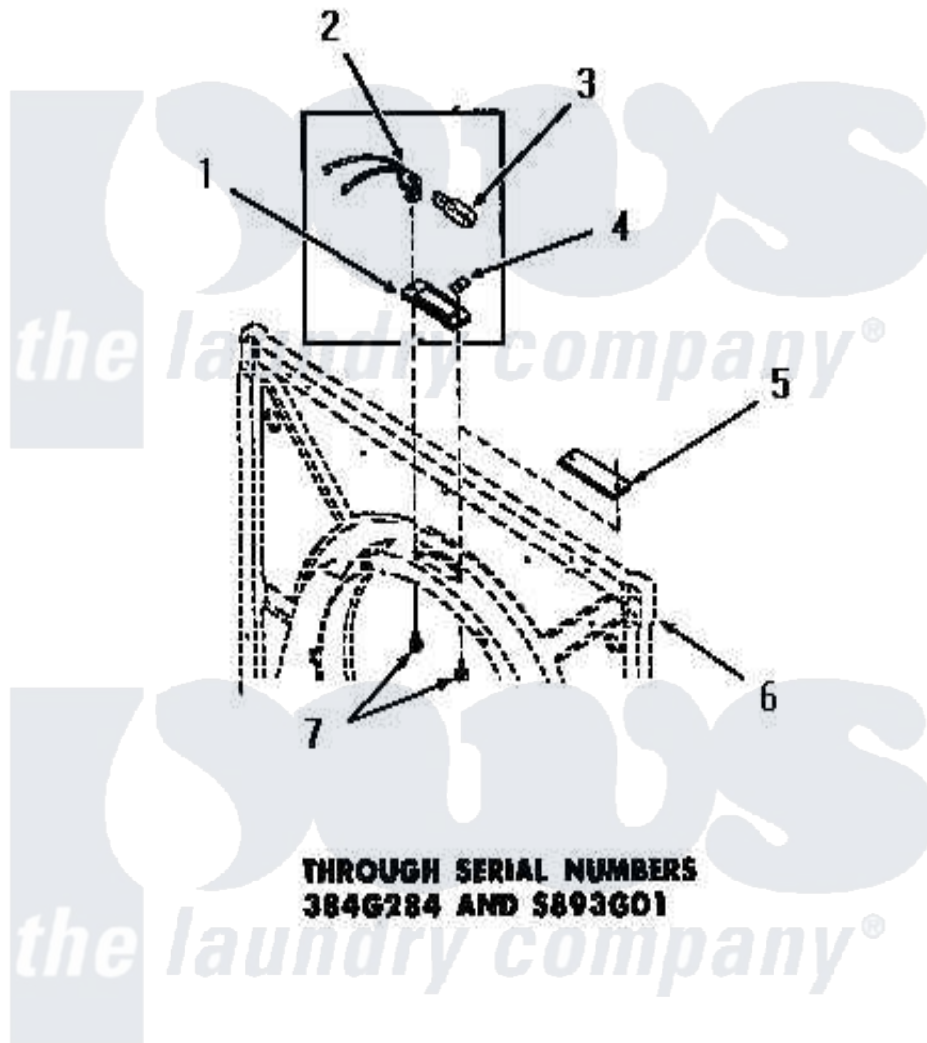

Amana FE6260 09 - DRUM LIGHT & COVER PLATE

**THROUGH SERIAL NUMBERS
3846284 AND 5893601**

[Amana Residential Amana FE6260 Washer Parts](#) Parts Diagram 09 - DRUM LIGHT & COVER PLATE
Click on the part number to view part

Item	Original Part Number	Replaced By	Status	Part Description
1	51070			Lens, Drum Light
2	Y51887		Not Available	BULB RECEPTACLE
3	21608	A3167501		Lamp Oven, Int.
4	Y51788		Not Available	SPEED NUT
5	53911		Not Available	COVER PLATE
6	Y00000000		Not Available	SEE NOTE FRONT FRAME AND AIR SHROUD
7	51784		Not Available	SCREW, 10B-16 X 1/2 HEX