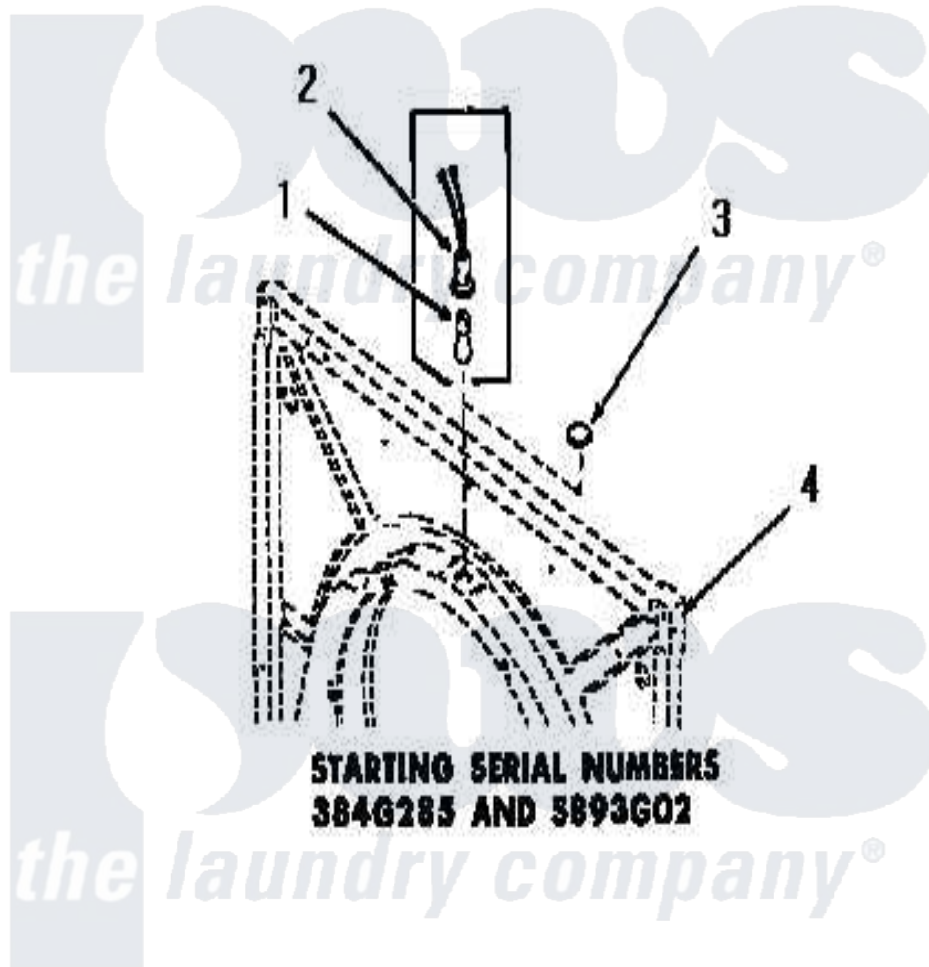

# Amana FE6260 10 - DRUM LIGHT & COVER PLATE

Amana [Residential Amana FE6260 Washer Parts](#) Parts Diagram 10 - DRUM LIGHT & COVER PLATE  
 Click on the part number to view part

Item	Original Part Number	Replaced By	Status	Part Description
1	Y54608	<a href="#">31001575</a>		Bulb, Cylinder Light
2	Y0054609	<a href="#">M0270519</a>		Washer
3	54610		Not Available	PLUG BUTTON
4	Y00000000		Not Available	SEE NOTE FRONT FRAME AND AIR SHROUD