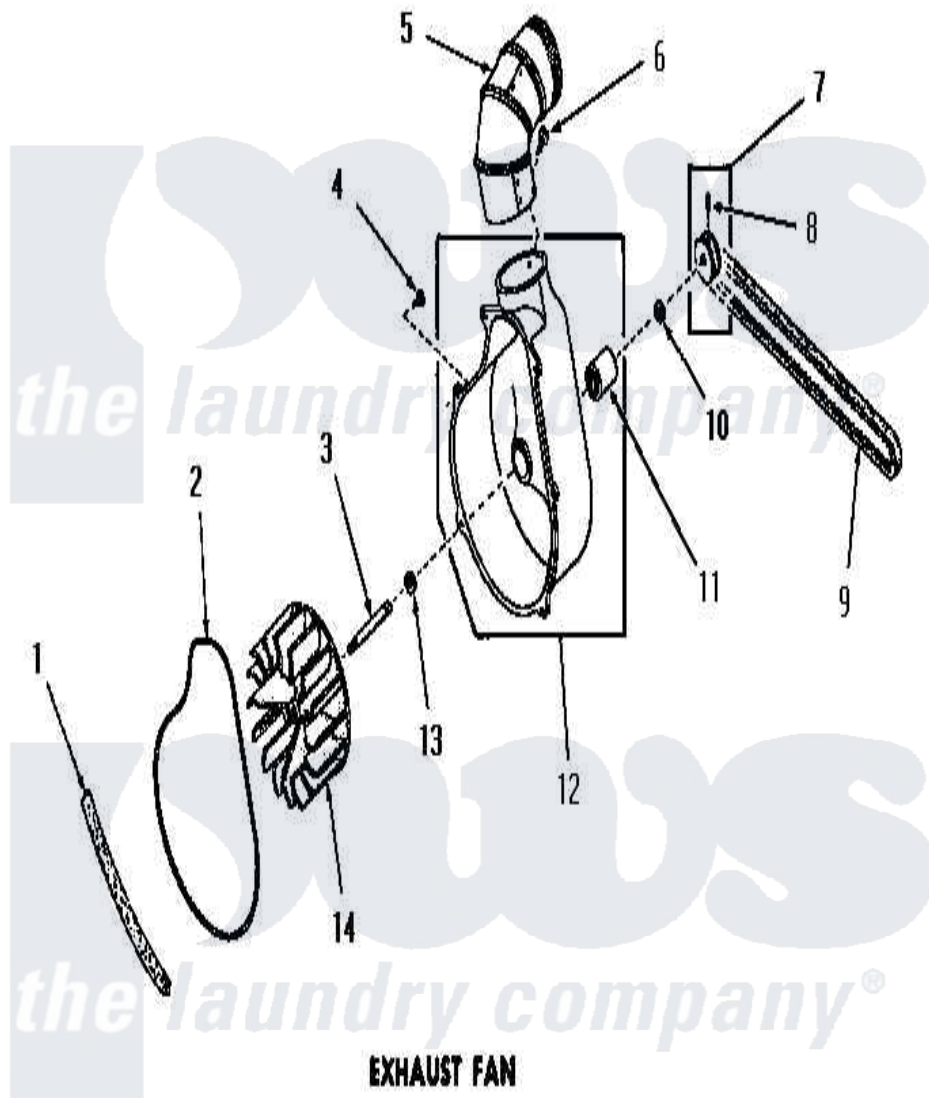

Amana FE6260 11 - EXHAUST FAN

Amana [Residential Amana FE6260 Washer Parts](#) Parts Diagram 11 - EXHAUST FAN
 Click on the part number to view part

Item	Original Part Number	Replaced By	Status	Part Description
1	51790			Seal
2	51791			Gasket, Housing
3	53519		Not Available	EXHAUST FAN SHAFT
4	51784		Not Available	SCREW, 10B-16 X 1/2 HEX
5	Y0052707	31986601B		Switch, Rocker
6	23222	3177991		Screw
7	53521		Not Available	ASSY, PULLEY
8	02771			Screw, 1/4-20 x 3/8 Hex S
9	51994			Belt
10	52549			Washer, 501 ID X3/4 Odx
11	51991		Not Available	BEARING
12	51946		Not Available	HOUSING, BLOWER
13	52549			Washer, 501 ID X3/4 Odx
14	90585		Not Available	IMPELLER