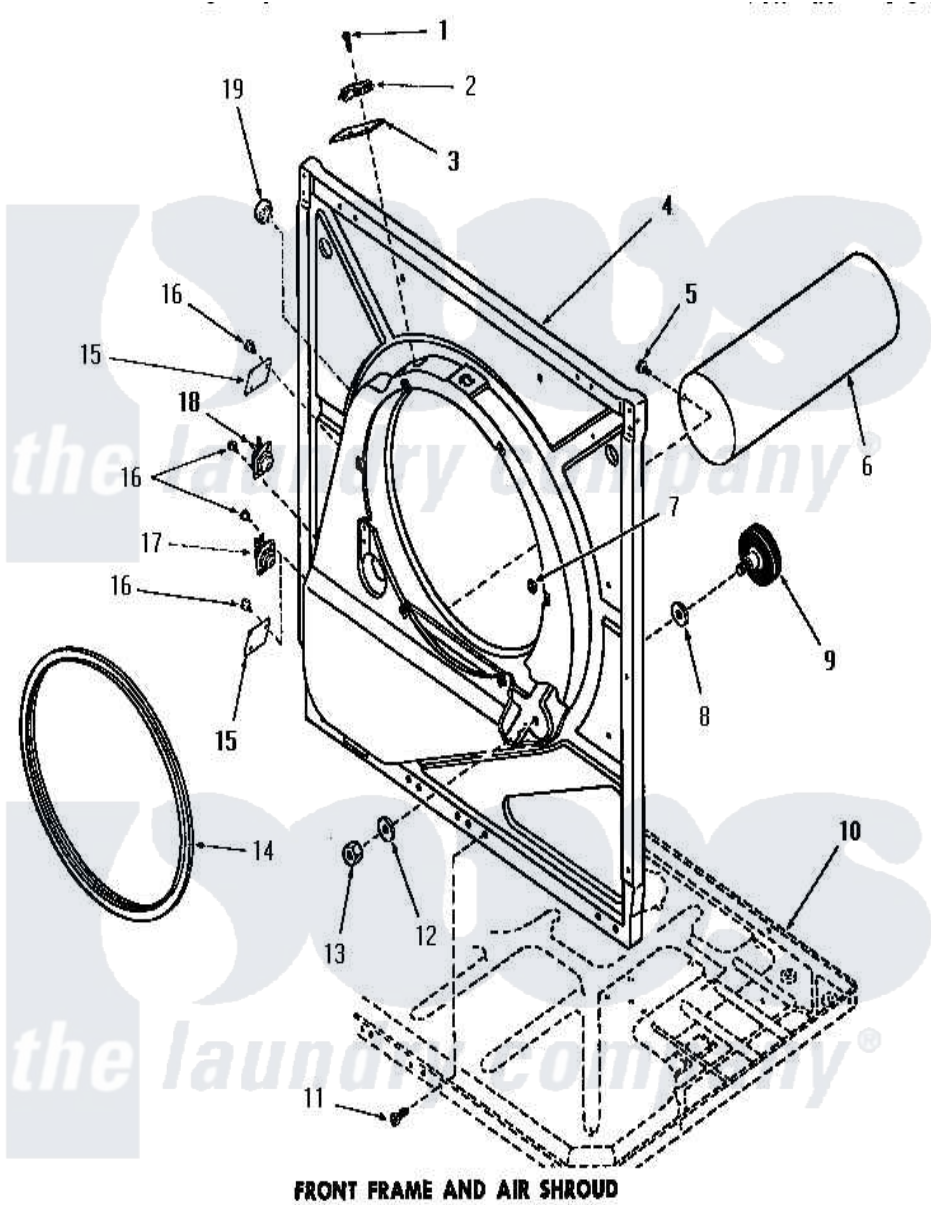

Amana FE6260 12 - FRONT FRAME & AIR SHROUD

FRONT FRAME AND AIR SHROUD

Amana [Residential Amana FE6260 Washer Parts](#) Parts Diagram 12 - FRONT FRAME & AIR SHROUD
 Click on the part number to view part

Item	Original Part Number	Replaced By	Status	Part Description
1	51783			Screw, 6b-20 X 7/8 HeX
2	Y51143		Not Available	SWITCH
3	52112			Insulation
4	51850		Not Available	FRONT FRAME AND AIR SHROUD
5	52150	489464		Screw
6	51821		Not Available	EXHAUST DUCT
7	52865		Not Available	SPEED NUT
8	52123			Washer
9	53555	56285		Roller Cylinder
10	Y00000000		Not Available	SEE NOTE FRAME BASE
11	51784		Not Available	SCREW, 10B-16 X 1/2 HEX
12	52122			Washer
13	52124		Not Available	NUT
14	51798		Not Available	GASKET
15	52550		Not Available	COVER PLATE
16	23222	3177991		Screw

17	54736		Thermostat
18	54737		Thermostat
19	Y0053719	Not Available	CAPILLARY & SUCTION LINE ASSY