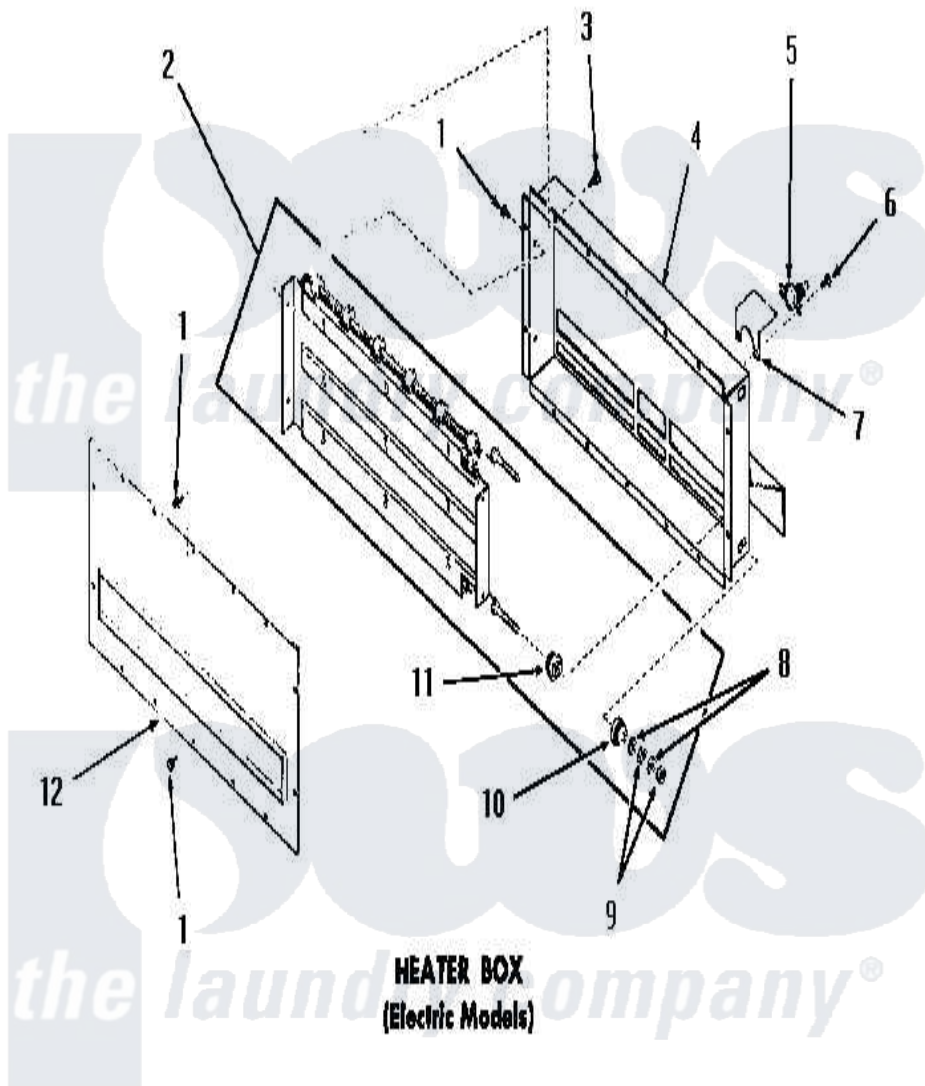

Amana FE6260 13 - HEATER BOX

Amana [Residential Amana FE6260 Washer Parts](#) Parts Diagram 13 - HEATER BOX
Click on the part number to view part

Item	Original Part Number	Replaced By	Status	Part Description
1	51780	3390631		Screw, 10-16 X 3/8
2	Y52626		Not Available	ELEMENT,HEATER-240V
"	52608		Not Available	ELEMENT,HEATER-230V
"	52306		Not Available	ELEMENT,HEATER-208V
3	51784		Not Available	SCREW,10B-16 X 1/2 HEX
4	Y51876		Not Available	HEATER BOX AND SHIELD
5	55523			Thermostat
6	23222	3177991		Screw
7	52117		Not Available	THERMOSTAT SHIELD
8	54532		Not Available	WASHER
9	54531		Not Available	NUT
10	51145		Not Available	INSULATOR
11	51146			Insulator
12	51867		Not Available	HEATER BOX COVER PLATE