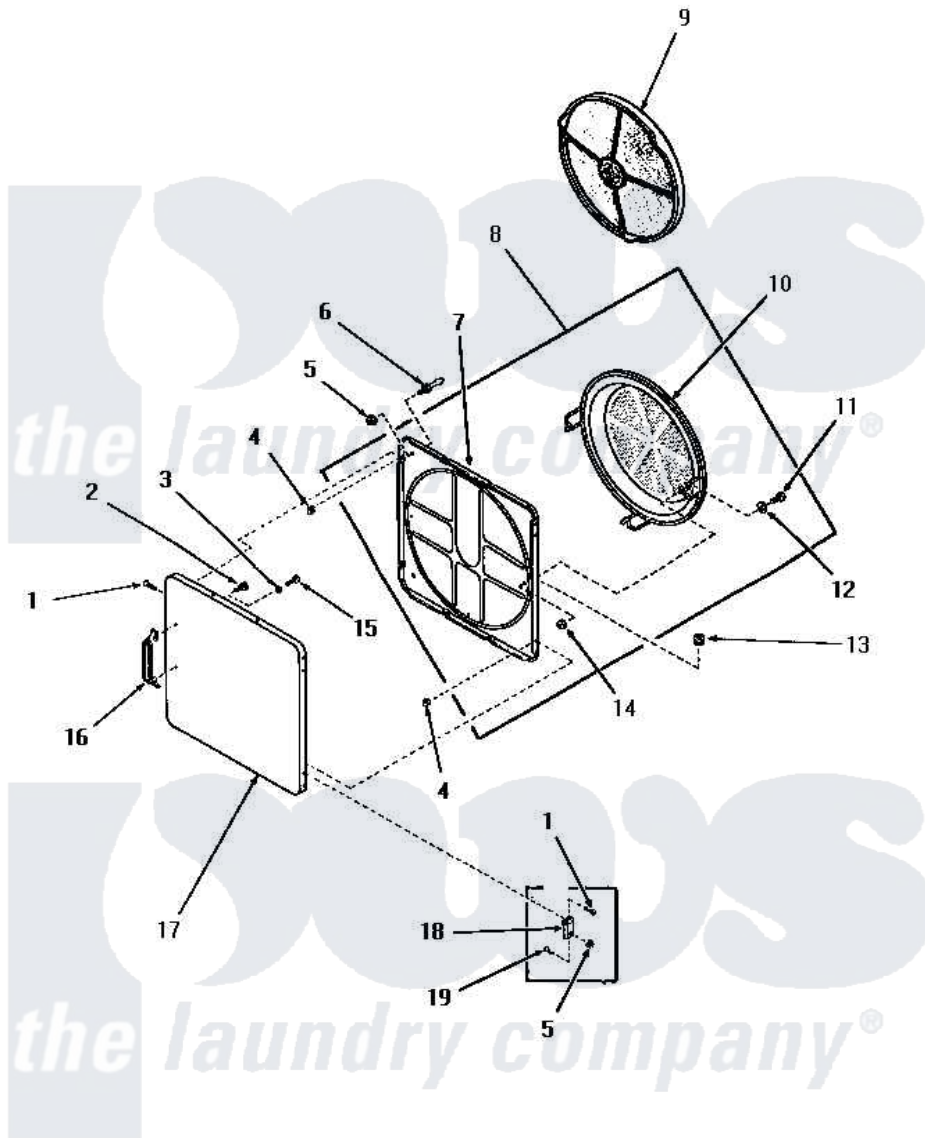

# Amana FE6260 14 - LOADING DOOR

## LOADING DOOR (Through Serial Nos. 31V9368 and S66Y580)

Amana [Residential Amana FE6260 Washer Parts](#) Parts Diagram 14 - LOADING DOOR  
Click on the part number to view part

Item	Original Part Number	Replaced By	Status	Part Description
1	52864	<a href="#">500226</a>		Screw, 8b-16 x 5/8 Tap
2	52150	<a href="#">489464</a>		Screw
3	Y20278		Not Available	LOCKWASHER
4	52865		Not Available	SPEED NUT
5	51236	<a href="#">488130</a>		Nut
6	<a href="#">51992</a>			Strike, Door
7	54730		Not Available	INNER DOOR PANEL
8	54738		Not Available	ASSY,HOUSING & PANEL
9	53002		Not Available	NO LONGER AVAILABLE
10	54731	<a href="#">54-731</a>		Bake Element
11	24688		Not Available	CAP SCREW
12	Q6275		Not Available	WASHER
13	<a href="#">51858</a>			Grommet
14	52566	<a href="#">27001225</a>		Nut, Jam Mid Lock 1/4-20
15	22024	<a href="#">20001169</a>		22024 24
16	54068	<a href="#">61925</a>		Pull Door Commercial Black

17	52489A	Not Available	OUTER DOOR PANEL, AVOCADO
"	52489C	Not Available	OUTER DOOR PANEL, COPPERTONE
"	52489H	Not Available	OUTER DOOR PANEL, HARVEST GOLD
"	52489W	Not Available	OUTER DOOR PANEL, WHITE
18	<a href="#">70014</a>		Hinge
19	<a href="#">22649</a>		Screw, 8-32 X 13/32 FI