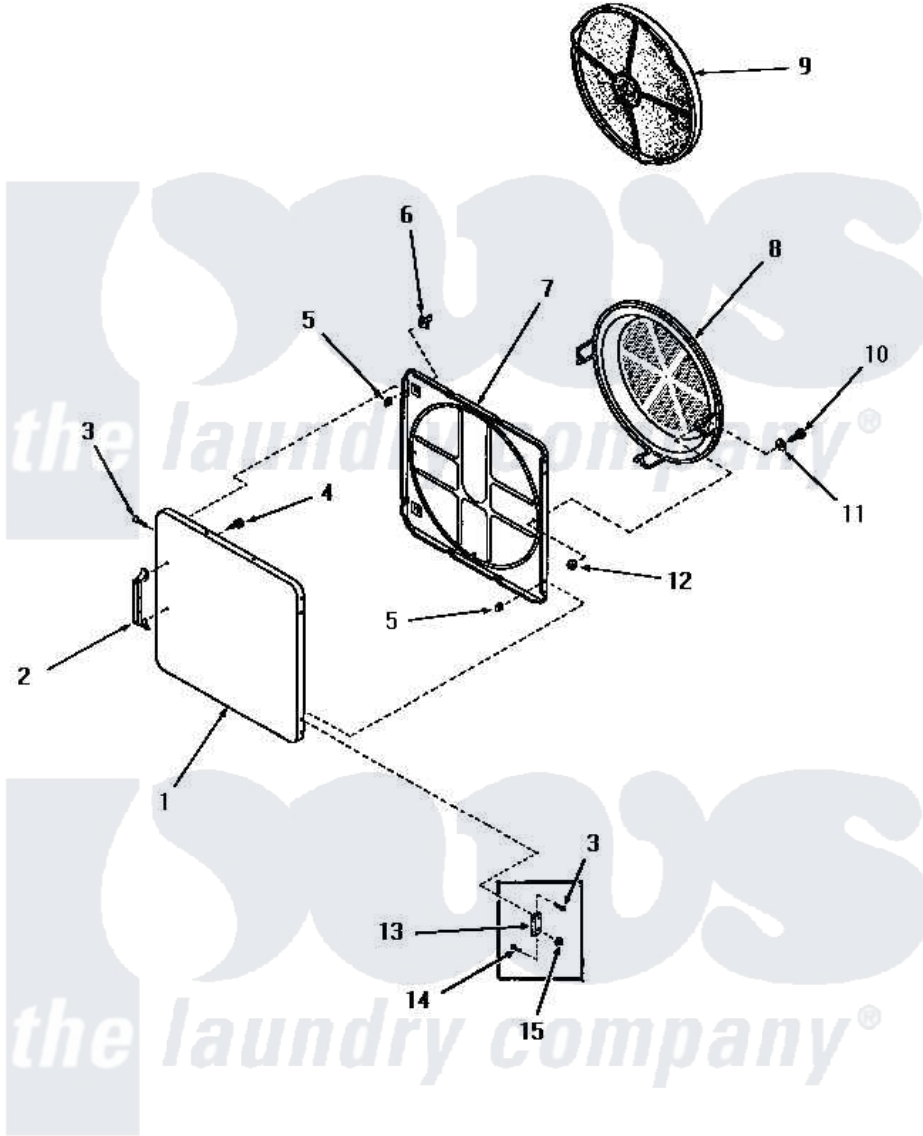

# Amana FE6260 15 - LOADING DOOR

## LOADING DOOR (Starting Serial Nos. 31V9369 and S66Y581)

Amana [Residential Amana FE6260 Washer Parts](#) Parts Diagram 15 - LOADING DOOR  
 Click on the part number to view part

Item	Original Part Number	Replaced By	Status	Part Description
1	52489W		Not Available	OUTER DOOR PANEL, WHITE
"	52489H		Not Available	OUTER DOOR PANEL, HARVEST GOLD
"	52489C		Not Available	OUTER DOOR PANEL, COPPERTONE
"	52489A		Not Available	OUTER DOOR PANEL, AVOCADO
2	54068	<a href="#">61925</a>		Pull Door Commercial Black
3	52864	<a href="#">500226</a>		Screw, 8b-16 x 5/8 Tap
4	52150	<a href="#">489464</a>		Screw
5	52865		Not Available	SPEED NUT
6	54661	<a href="#">LA-1003</a>		Door Catch Kit
7	54665	<a href="#">54-665</a>		Bake Element
8	54731	<a href="#">54-731</a>		Bake Element
9	53002		Not Available	NO LONGER AVAILABLE
10	24688		Not Available	CAP SCREW
11	Q6275		Not Available	WASHER

12	52566	<a href="#">27001225</a>	Nut, Jam Mid Lock 1/4-20
13	<a href="#">70014</a>		Hinge
14	<a href="#">22649</a>		Screw, 8-32 X 13/32 FI
15	51236	<a href="#">488130</a>	Nut