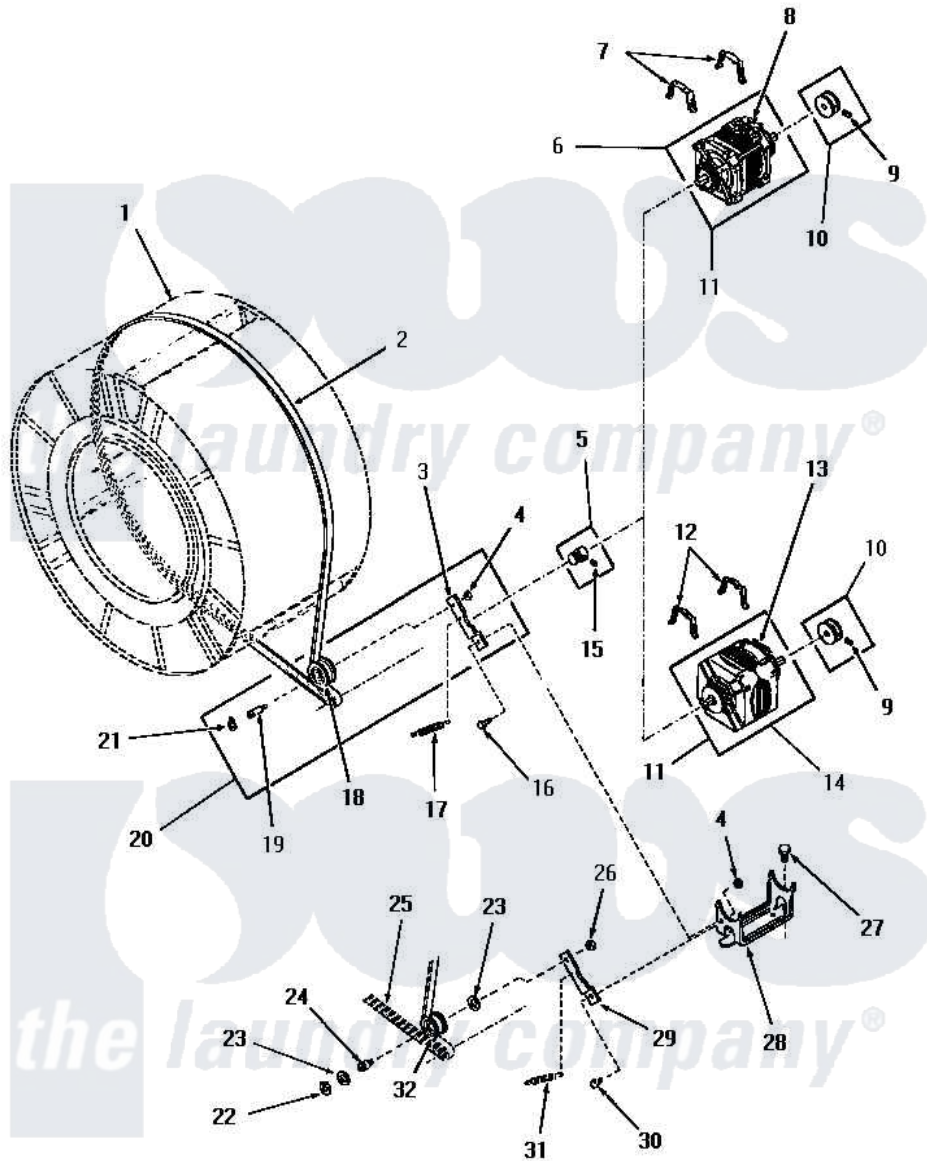

Amana FE6260 16 - MOTOR, IDLER & BELT

MOTOR, IDLER AND BELT

Amana [Residential Amana FE6260 Washer Parts](#) Parts Diagram 16 - MOTOR, IDLER & BELT
 Click on the part number to view part

Item	Original Part Number	Replaced By	Status	Part Description
1	Y00000000		Not Available	SEE NOTE CLOTHES DRUM
2	52556			Belt
3	54410		Not Available	LEVER,IDLER
4	52566	27001225		Nut, Jam Mid Lock 1/4-20
5	52593		Not Available	ASSY,MOTOR PULLEY
6	Y00000000		Not Available	SEE NOTE GENERAL ELECTRIC FORM "V" MOTOR
7	51789	660658		Clamp, Motor Mounting 343481 685441
8	53249		Not Available	SWITCH
9	02771			Screw, 1/4-20 x 3/8 Hex S
10	53522			Pulley, Motor
11	52697		Not Available	MOTOR
12	51789	660658		Clamp, Motor Mounting 343481 685441
13	Y00000000		Not Available	SEE NOTE WESTINGHOUSE -- (NOT REPLACEABLE)

"	53226	Not Available	SWITCH,MOTOR
"	53214	Not Available	MOTOR SWITCH, DELCO
"	53213		Switch
14	Y00000000	Not Available	SEE NOTE GENERAL ELECTRIC FORM ``T`` MOTOR
15	52906	Not Available	SETSCREW
16	52567		Bolt, Shoulder
17	52323		Spring
18	Y54414		Assembly, Wheel And Bearing
19	54411	Not Available	SHAFT,IDLER LEVER
20	54415	Not Available	LEVER,IDLER
21	23748		Ring, Retaining
22	70061		Ring, Retaining
23	Y52564		Washer
24	52611	Not Available	SHAFT,IDLER xREPLACE
25	Y00000000	Not Available	SEE NOTE BELT
26	52124	Not Available	NUT
27	23928	Not Available	CAP SCREW AND LOCKWASHER
28	51824	Not Available	MOUNT,MOTOR
29	52562	Not Available	IDLER LEVER
30	Y00000000	Not Available	SEE NOTE SHOULDER BOLT
31	Y00000000	Not Available	SEE NOTE SPRING
32	52561	Not Available	IDLER PULLEY