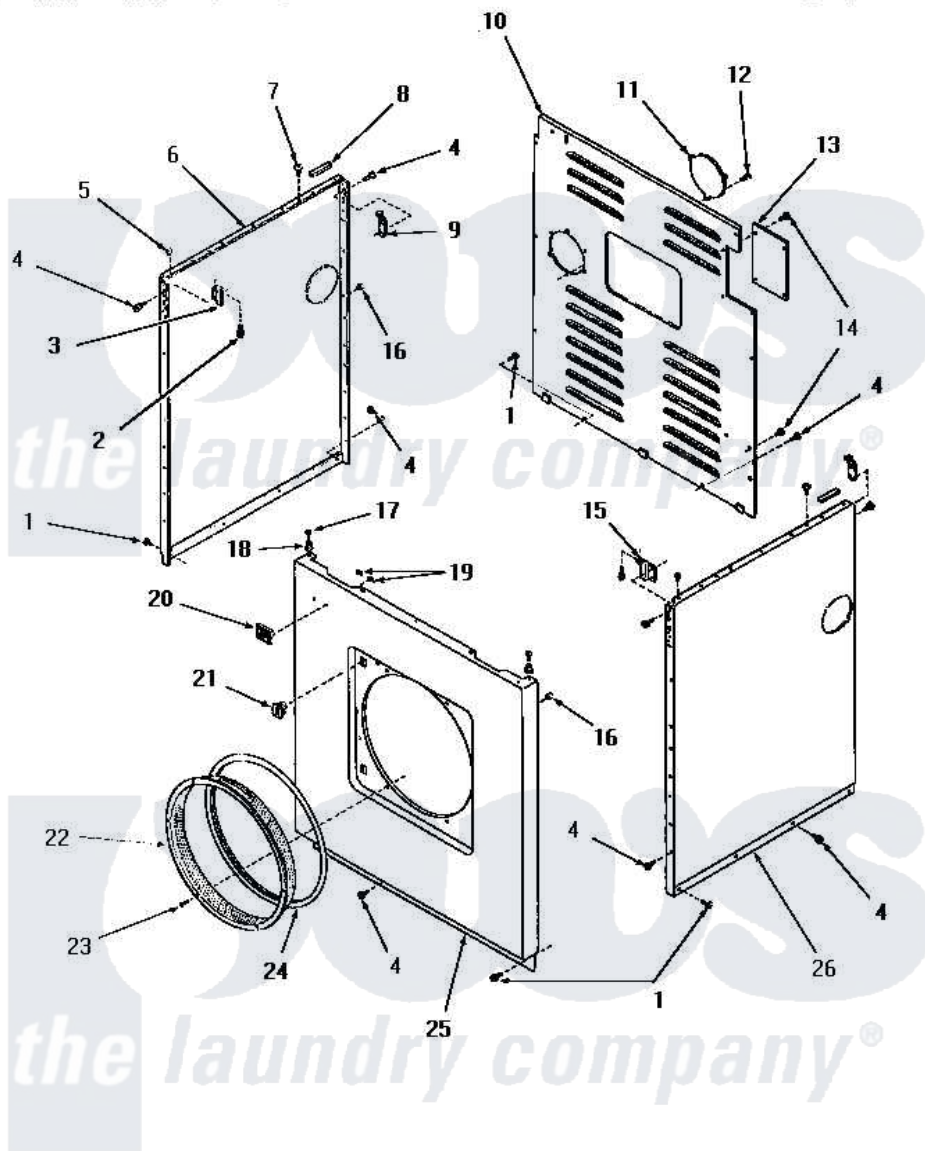

Amana FE6260 17 - PANELS

PANELS

Amana [Residential Amana FE6260 Washer Parts](#) Parts Diagram 17 - PANELS

[Click on the part number to view part](#)

Item	Original Part Number	Replaced By	Status	Part Description
1	25723	27001200		Screw
2	23008			Screw, 10-24 X 3/4 Sems
3	22847		Not Available	BRACKET
4	51784		Not Available	SCREW,10B-16 X 1/2 HEX
5	21176			Bumper
6	52669W		Not Available	SIDE PANEL, LEFT, WHITE
"	52669C		Not Available	SIDE PANEL, LEFT, COPPERTONE
"	52669H		Not Available	SIDE PANEL, LEFT, HARVEST GOLD
"	52669A		Not Available	SIDE PANEL, LEFT, AVOCADO
7	52442		Not Available	SCREW, No.10-16 X 3/8"
8	80312			Bumper Pad
9	52487			Lug, Hold-Down
10	52677W		Not Available	REAR PANEL, WHITE
"	52677GR		Not Available	PANEL,REAR xREPLACE