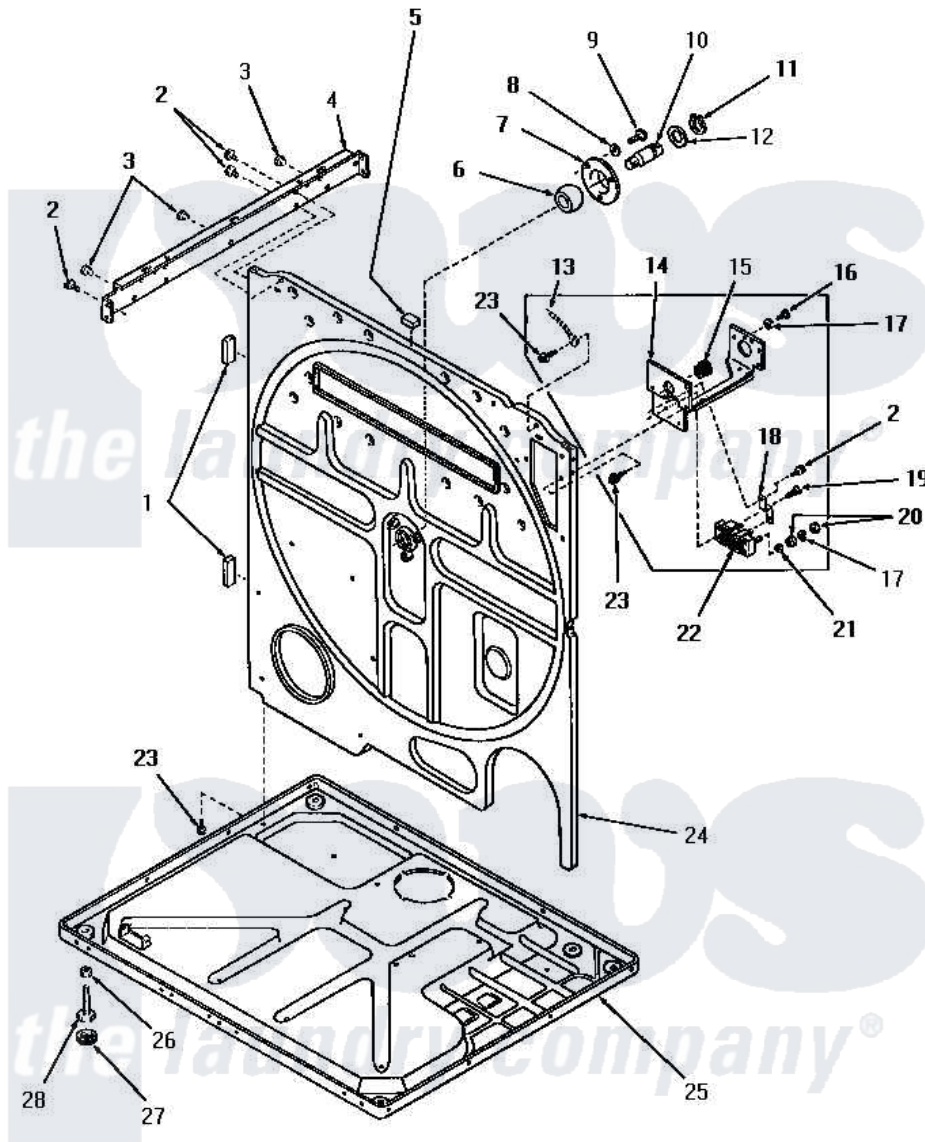

# Amana FE6260 18 - REAR FRAME & FRAME BASE

## REAR FRAME AND FRAME BASE

Amana [Residential Amana FE6260 Washer Parts](#) Parts Diagram 18 - REAR FRAME & FRAME BASE  
 Click on the part number to view part

Item	Original Part Number	Replaced By	Status	Part Description
1	20354		Not Available	BUMPER PAD
2	51780	<a href="#">3390631</a>		Screw, 10-16 X 3/8
3	21685	<a href="#">40038001</a>		Bumper
4	51818		Not Available	SUPPORT CHANNEL, RIGHT OR LEFT
5	54024		Not Available	BUMPER
6	<a href="#">Y52079</a>			Bearing, Drum Shaft
7	51826		Not Available	COVER,BEARING
8	<a href="#">03189</a>			LoCkwasher, 1/4 Std-C P
9	53589	<a href="#">8204624</a>		Bolt
10	53132		Not Available	SHAFT,DRUM
11	<a href="#">70061</a>			Ring, Retaining
12	<a href="#">Y52564</a>			Washer
13	Y00000000		Not Available	SEE NOTE GROUND WIRE, GREEN
14	Y52110		Not Available	TERMINAL BLOCK BRACKET
15	<a href="#">52113</a>			Relief, Strain

16	<a href="#">52909</a>		Screw, 10B-16 X 1/2 HeX
17	51474	Not Available	WASHER, 13/64IDX1/2ODX.
18	53950	Not Available	STRAP,GROUND
19	Q6535	Not Available	SCREW, 10B-16 X 3/4 ROU
20	Q6163	Not Available	NUT
21	Q6623	Not Available	WASHER
22	50854	<a href="#">33001244</a>	Block, Terminal
23	51784	Not Available	SCREW, 10B-16 X 1/2 HEX
24	52574	Not Available	FRAME,REAR
25	Y52572	Not Available	FRAME BASE
26	52794	<a href="#">62739</a>	Nut, Lock
27	70282	<a href="#">Y314137</a>	Foot, Rubber
28	Y52696	<a href="#">Y305086</a>	Adjustable Leg And Nut