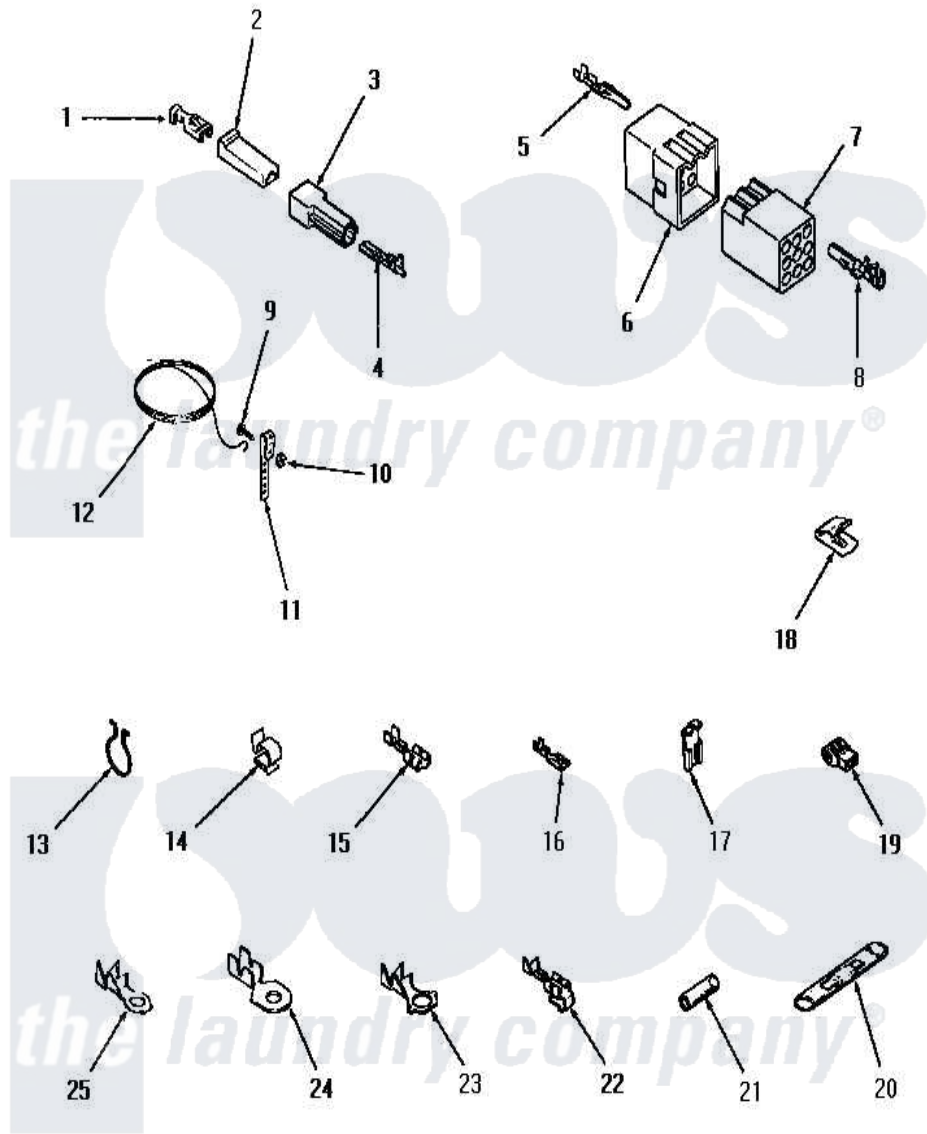

# Amana FE6260 19 - WIRE & TERMINALS

## WIRE AND TERMINALS

Amana [Residential Amana FE6260 Washer Parts](#) Parts Diagram 19 - WIRE & TERMINALS  
 Click on the part number to view part

Item	Original Part Number	Replaced By	Status	Part Description
1	<a href="#">Y00115</a>			Lock In Spade Terminal (18 Gaug (1/4 Inch-(1) 18 Gauge Wire)
2	<a href="#">90789</a>			Connector
3	90788		Not Available	HOUSING,TAB
4	<a href="#">00133</a>			Terminal, Tab-1/4 Male
5	<a href="#">Y00127</a>			Terminal, Pin-1/8 Male
6	<a href="#">54522</a>			Plug, Nylon
7	54523		Not Available	RECEPTACLE,12 CIRCUIT-
8	<a href="#">Y00128</a>			Terminal, Pin-1/8 Femal
9	21431		Not Available	ROUND HEAD SCREW
10	Y20276		Not Available	NUT
11	21430		Not Available	STRAP,GROUND
12	Y21429		Not Available	GROUND WIRE
13	<a href="#">51291</a>			Clip, Wire
14	<a href="#">21036</a>			Clip, Cable
				SPADE TERMINAL(18

15	Y00119		Not Available	GAUGE) (1/4 INCH-(1) 18 GAUGE WIRE)
16	<a href="#">00112</a>			Terminal, Spade-3/16 Fe
17	<a href="#">Y00120</a>			Terminal, Flag-1/4 Fema
18	21312	<a href="#">51291</a>		Clip, Wire
19	70210		Not Available	INSULATOR,BLUE
20	21091		Not Available	CONNECTOR TWO 1/4 INCH MALE
21	Y21365	<a href="#">503670</a>		Sleeve Insulator
22	<a href="#">Y00114</a>			Spade Terminal
23	Y00113		Not Available	TERMINAL,RING-1/4 STUD
24	<a href="#">Y00111</a>			Ring Terminal No.10 No.10 18 Gauge Wires Or
25	<a href="#">00110</a>			No.10 18 Gauge Wire
NI	20680		Not Available	18 GAUGE WIRE
"	20679		Not Available	WIRE, 12 GAUGE