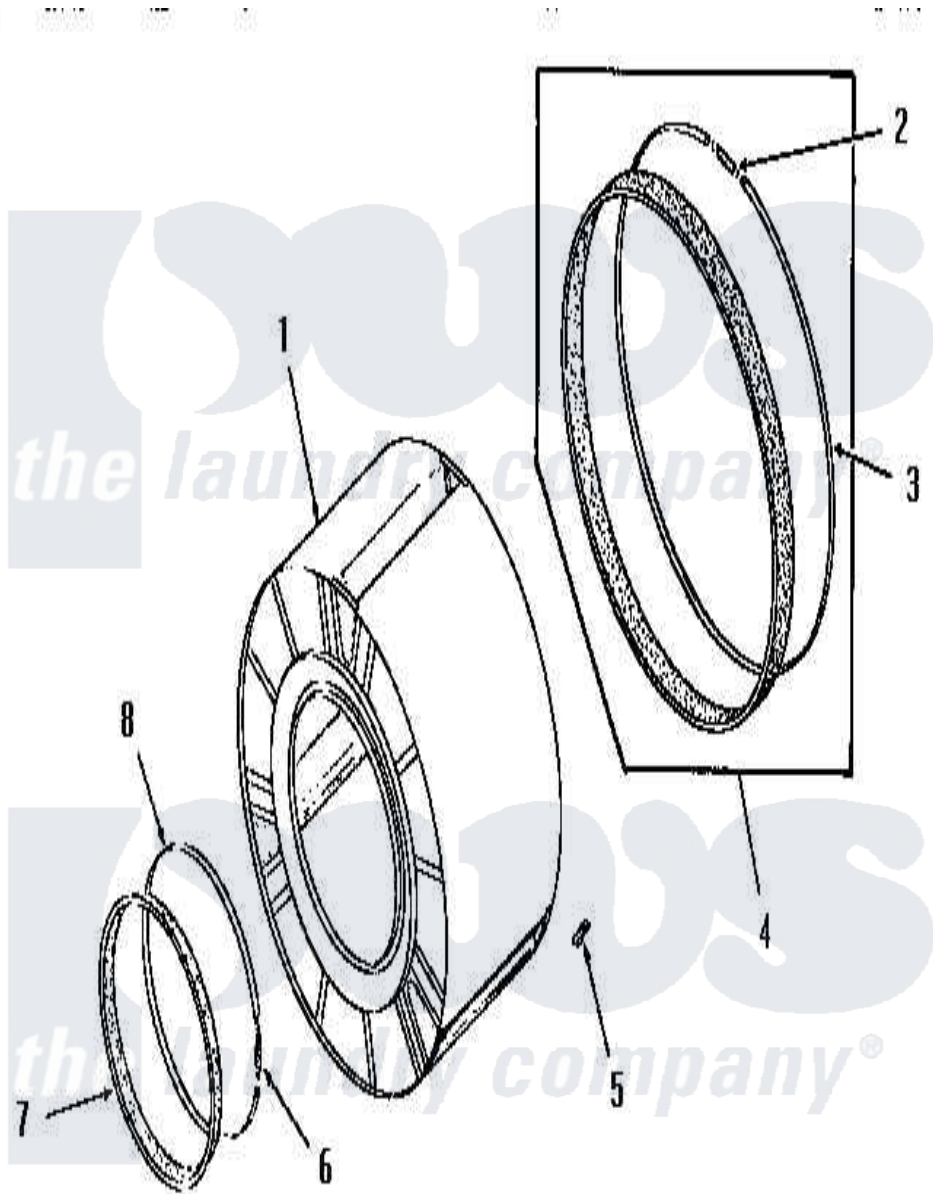

Amana FE9021 02 - CLOTHES DRUM

Amana [Residential Amana FE9021 Washer Parts](#) Parts Diagram 02 - CLOTHES DRUM
 Click on the part number to view part

Item	Original Part Number	Replaced By	Status	Part Description
1	53137	53137ENG		50/50 Solder
2	52130	502496		Adapter, Strain Relief
3	50781			Strap, Seal
4	51883A			Assembly, Seal
5	51201		Not Available	CLIP
6	50168			Spring
7	51881			Seal, Front
8	50169			Strap, Retainer