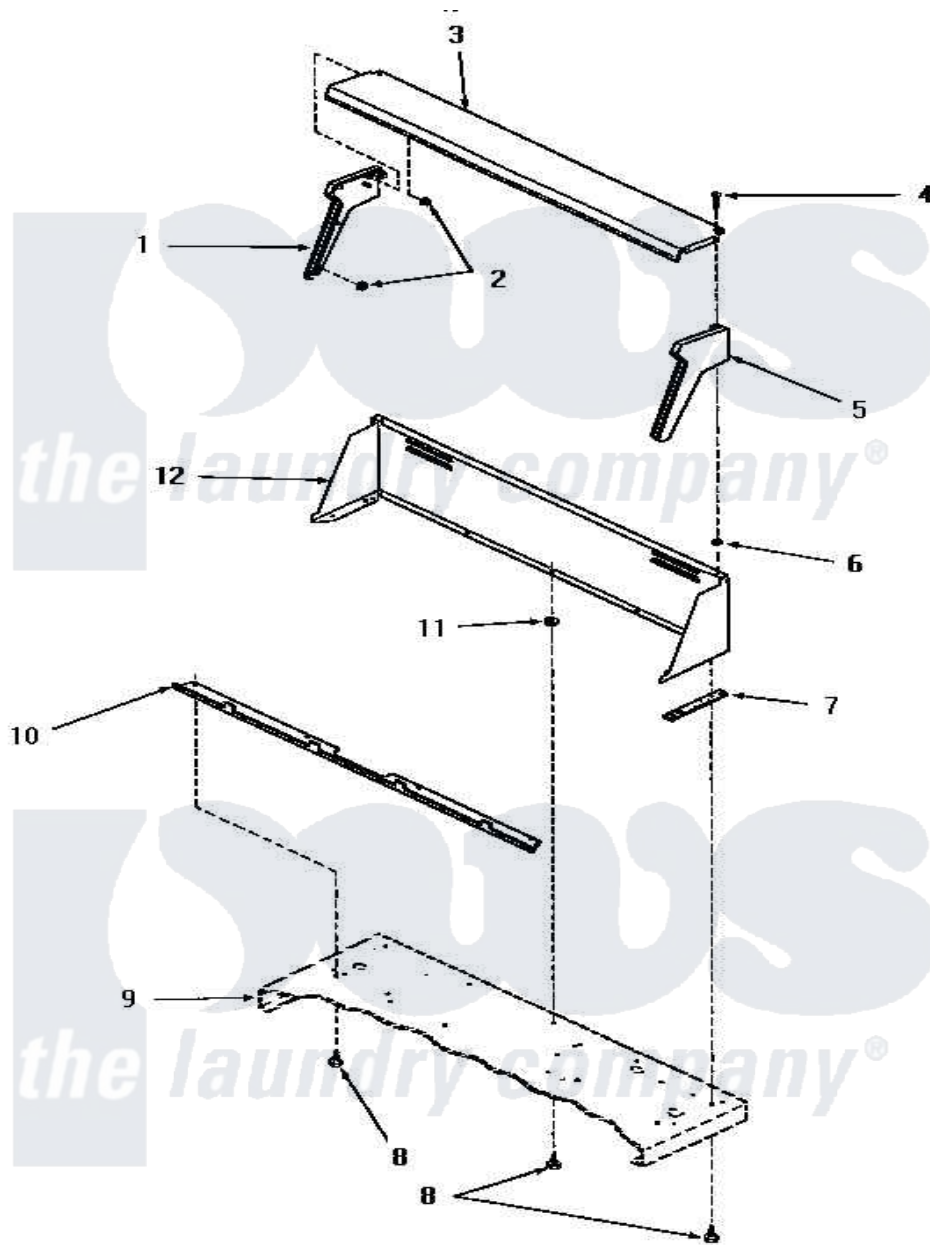

Amana FE9021 03 - CONTROL HOOD

Amana [Residential Amana FE9021 Washer Parts](#) Parts Diagram 03 - CONTROL HOOD
 Click on the part number to view part

Item	Original Part Number	Replaced By	Status	Part Description
1	23367		Not Available	WIRING DIAGRAM
2	23409		Not Available	NUT
3	52921		Not Available	CONTROL HOOD TOP
4	25232		Not Available	SCREW,8AB-18X7/8 OVAL
5	23368	25190SPQ		Hood End
6	24522			Nut, Speed-8ab-18 C1995
7	23028		Not Available	GASKET,CONTROL BOX END
8	55985	W10116760		Screw
9	Y00000000		Not Available	SEE NOTE CABINET TOP
10	52912		Not Available	PANEL SUPPORT BRACKET
11	23425		Not Available	WASHER,7/32IDX7/16ODX.
12	53446C		Not Available	CONTROL HOOD, COPPERTONE
"	53446W		Not Available	CONTROL HOOD, WHITE
"	53446H		Not Available	CONTROL HOOD, HARVEST GOLD