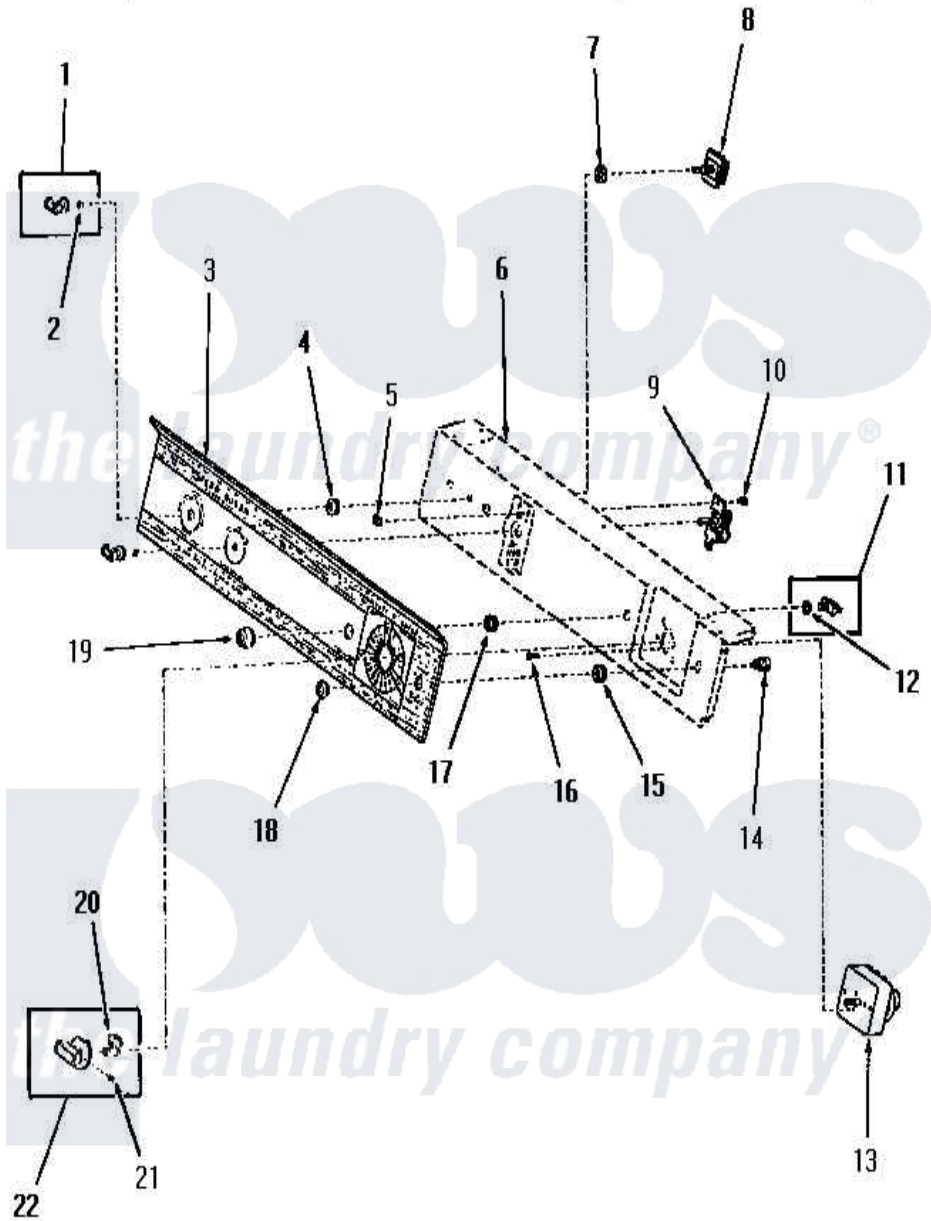

Amana FE9021 04 - CONTROL PANEL AND CONTROLS

Amana Residential Amana FE9021 Washer Parts Parts Diagram 04 - CONTROL PANEL AND CONTROLS
 Click on the part number to view part

Item	Original Part Number	Replaced By	Status	Part Description
1	24291			Assembly, Knob
2	23392		Not Available	CLIP FOR 26816 KNOB
3	53524		Not Available	CONTROL PANEL
4	24391		Not Available	KNURLED NUT
5	23407			Nut, Speed-8A Tinn C15
6	Y00000000		Not Available	SEE NOTE PANEL SUPPORT PLATE
7	91176			Lockwasher, 3/8 Intshkp
8	52623	58032		Switch
9	53516		Not Available	BUZZER
10	23962	W10116760		Screw
11	53563		Not Available	SWITCH,DOOR RELEASE
12	52947			Nut, Hex 15/32-32
13	53466		Not Available	TIMER
14	23401			Switch
15	23400		Not Available	FERRULE
16	70212			Screw, 8-32 X 5/32 RD H

17	23406	Not Available	KNURLED NUT
18	23399	Not Available	SWITCH COLLAR
19	23130	Not Available	SWITCH COLLAR
20	24283		Indicator, Timer Knob
21	20310	Not Available	SCREW,8-32 X 1/4 HEX S
22	24290	Not Available	ASSY,KNOB-TIMER