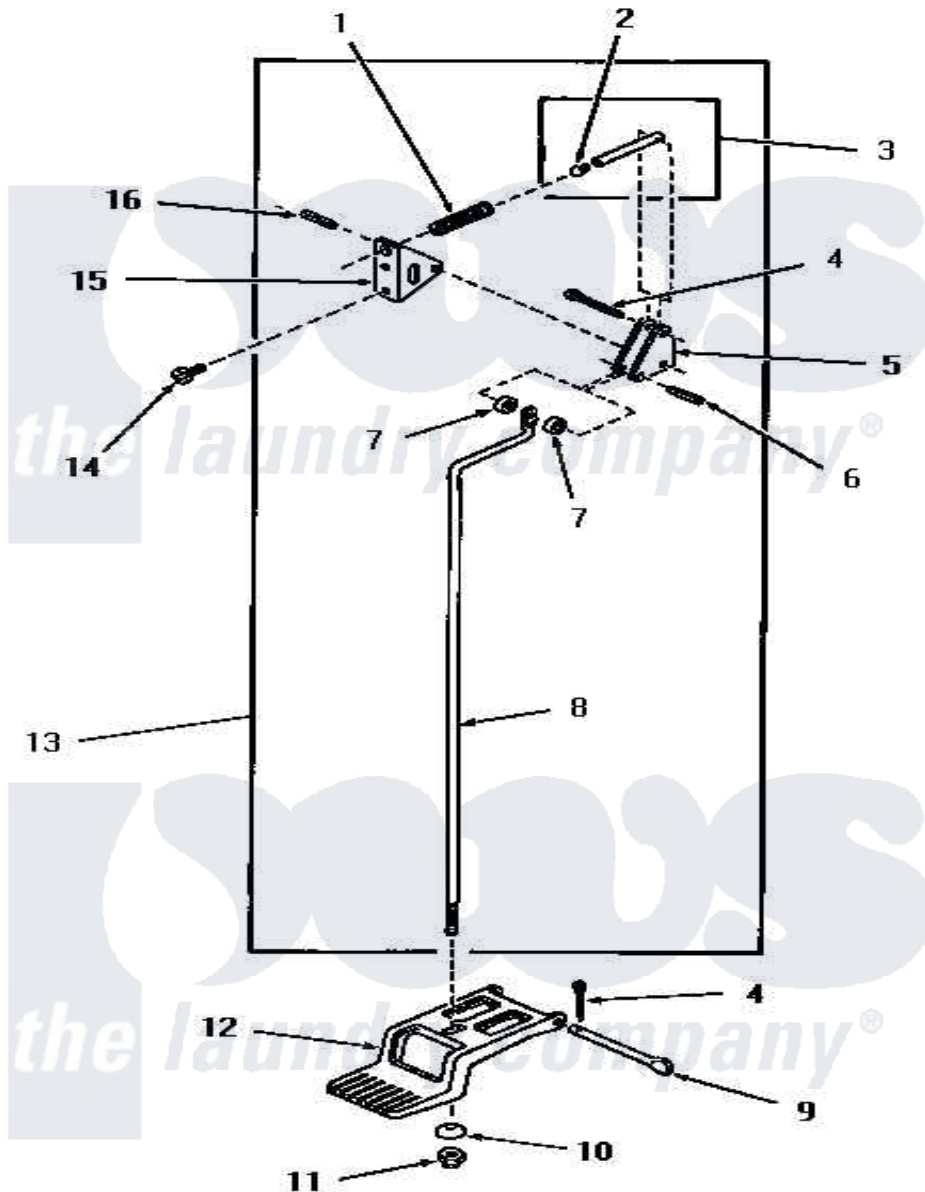

# Amana FE9021 05 - DOOR RELEASE

Amana [Residential Amana FE9021 Washer Parts](#) Parts Diagram 05 - DOOR RELEASE  
 Click on the part number to view part

Item	Original Part Number	Replaced By	Status	Part Description
1	51065		Not Available	DOOR RELEASE SPRING
2	51786		Not Available	PLUG
3	51841		Not Available	DOOR RELEASE PIN ASSEMBLY
4	<a href="#">02578</a>			Pin, Cotter
5	51041		Not Available	DOOR RELEASE LEVER
6	51161		Not Available	PIN,ROLL 1/8 X 3/4
7	<a href="#">51121</a>			Door Release Spacer
8	51837		Not Available	DOOR RELEASE ROD
9	51045		Not Available	PEDAL HINGE PIN
10	51046		Not Available	NYLON WASHER
11	51271		Not Available	NUT
12	<a href="#">51802</a>			Pedal, Foot
13	51844		Not Available	DOOR RELEASE ASSEMBLY
14	51246		Not Available	SCREW
15	51052		Not Available	DOOR RELEASE BRACKET
16	51161		Not Available	PIN,ROLL 1/8 X 3/4