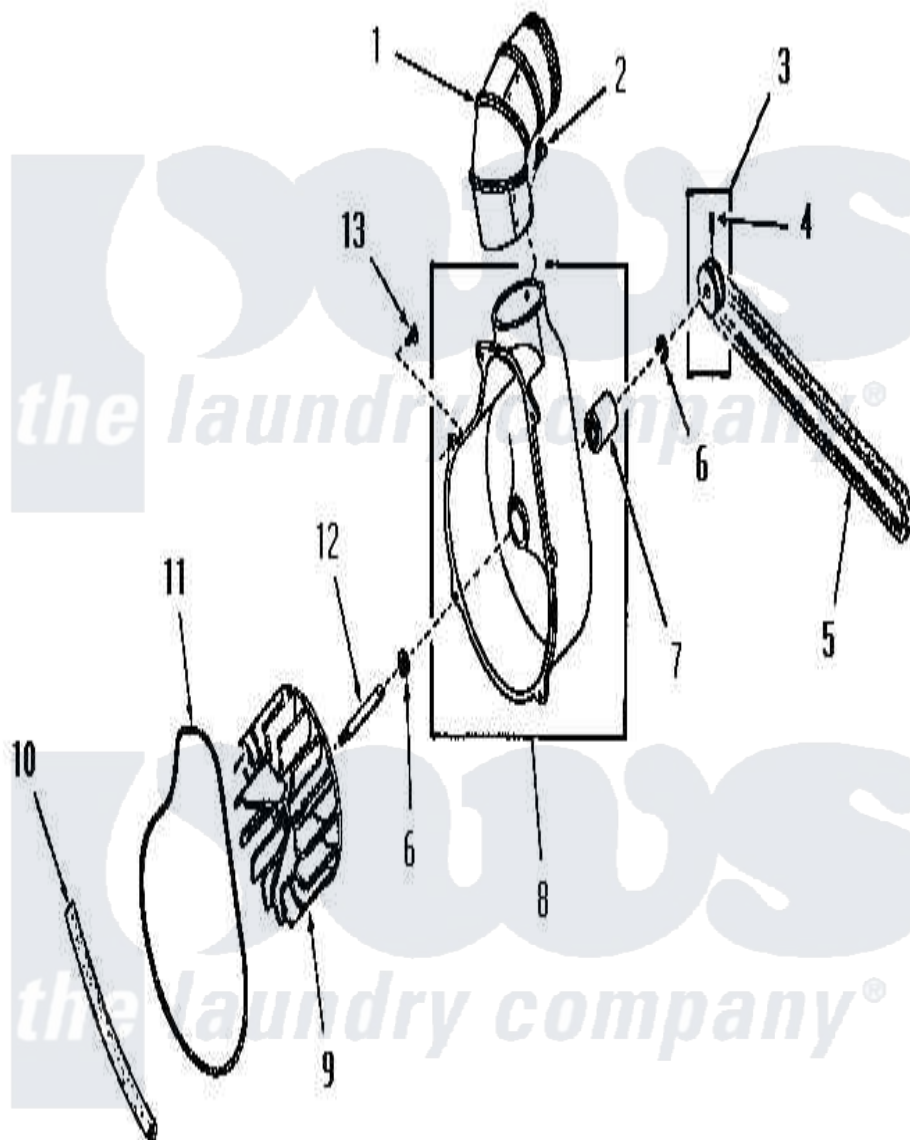

Amana FE9021 06 - EXHAUST FAN

Amana [Residential Amana FE9021 Washer Parts](#) Parts Diagram 06 - EXHAUST FAN
 Click on the part number to view part

Item	Original Part Number	Replaced By	Status	Part Description
1	Y0052707	31986601B		Switch, Rocker
2	23222	3177991		Screw
3	53521		Not Available	ASSY,PULLEY
4	02771			Screw, 1/4-20 x 3/8 Hex S
5	51994			Belt
6	52549			Washer, 501 ID X3/4 Odx
7	51991		Not Available	BEARING
8	51946		Not Available	HOUSING,BLOWER
9	90585		Not Available	IMPELLER
10	51790			Seal
11	51791			Gasket, Housing
12	53519		Not Available	EXHAUST FAN SHAFT
13	51784		Not Available	SCREW, 10B-16 X 1/2 HEX