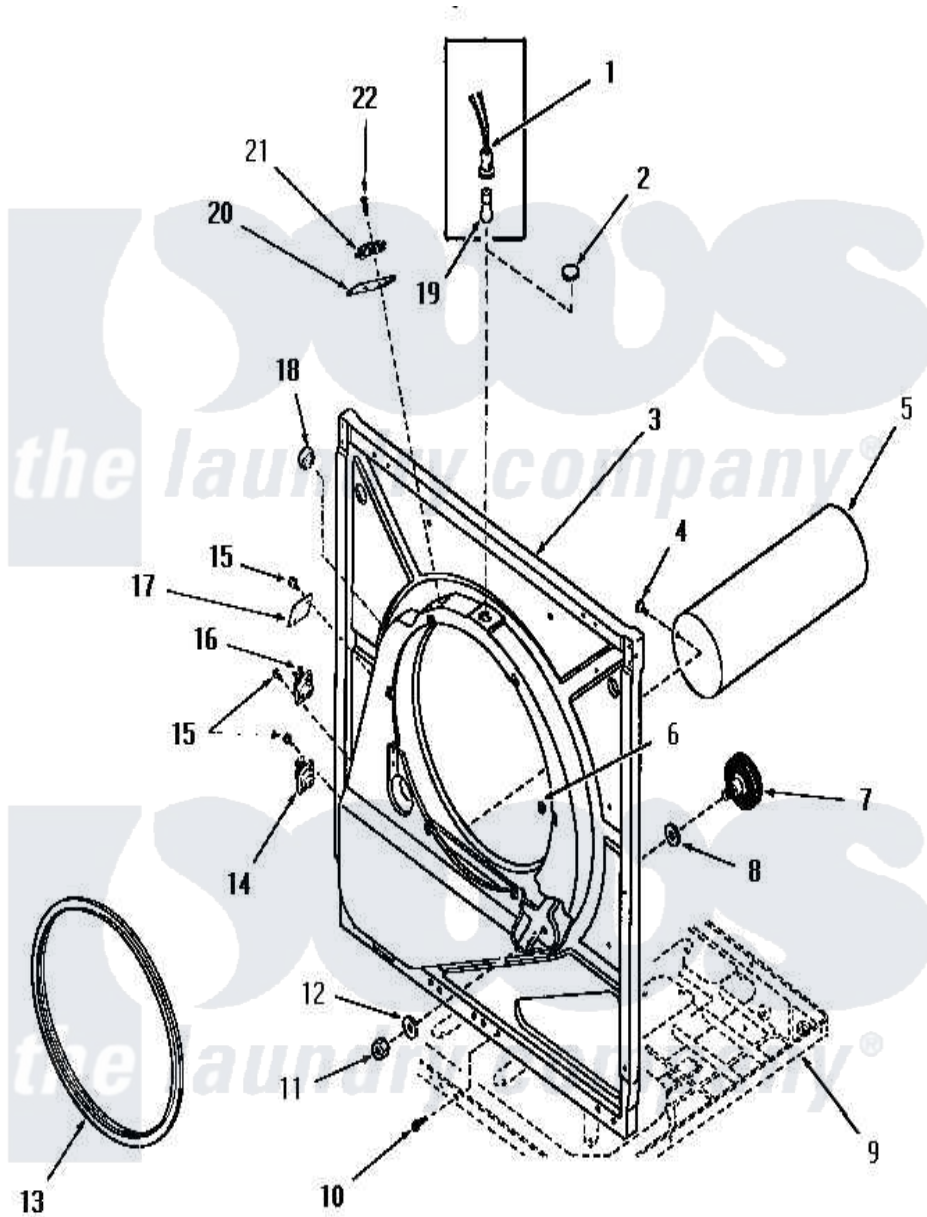

Amana FE9021 07 - FRONT FRAME AND AIR SHROUD

Amana Residential Amana FE9021 Washer Parts Parts Diagram 07 - FRONT FRAME AND AIR SHROUD
 Click on the part number to view part

Item	Original Part Number	Replaced By	Status	Part Description
1	Y0054609	M0270519		Washer
2	54610		Not Available	PLUG BUTTON
3	51850		Not Available	FRONT FRAME AND AIR SHROUD
4	52150	489464		Screw
5	51821		Not Available	EXHAUST DUCT
6	52865		Not Available	SPEED NUT
7	53555	56285		Roller Cylinder
8	52123			Washer
9	Y00000000		Not Available	SEE NOTE FRAME BASE
10	25723	27001200		Screw
11	52124		Not Available	NUT
12	52122			Washer
13	51789	660658		Clamp, Motor Mounting 343481 685441
14	54736			Thermostat
15	23222	3177991		Screw

16	54737		Thermostat
17	52550	Not Available	COVER PLATE
18	Y0053719	Not Available	CAPILLARY & SUCTION LINE ASSY
19	Y54608	31001575	Bulb, Cylinder Light
20	52112		Insulation
21	Y51143	Not Available	SWITCH
22	51783		Screw, 6b-20 X 7/8 HeX