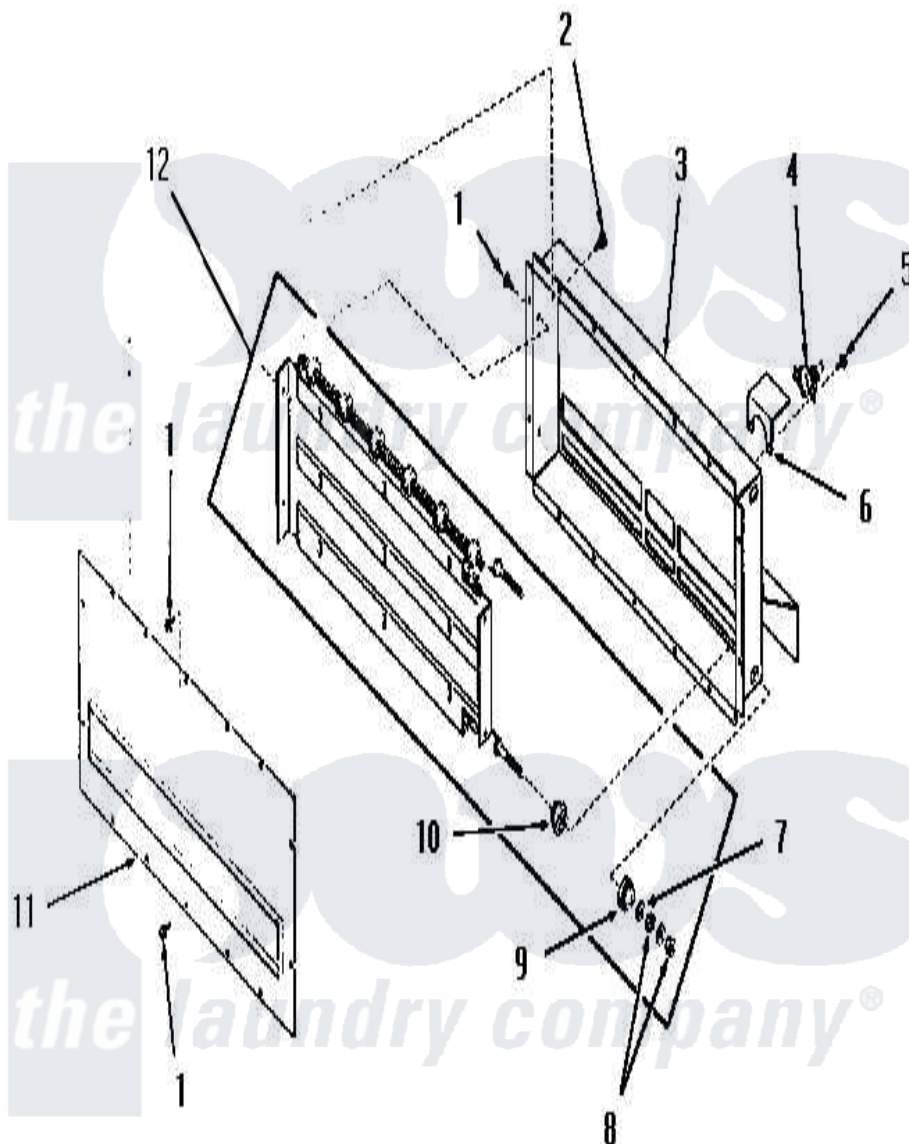

Amana FE9021 08 - HEATER BOX

Amana [Residential Amana FE9021 Washer Parts](#) Parts Diagram 08 - HEATER BOX
 Click on the part number to view part

Item	Original Part Number	Replaced By	Status	Part Description
1	51780	3390631		Screw, 10-16 X 3/8
2	25723	27001200		Screw
3	Y51876		Not Available	HEATER BOX AND SHIELD
4	55523			Thermostat
5	23222	3177991		Screw
6	52117		Not Available	THERMOSTAT SHIELD
7	54523		Not Available	RECEPTACLE,12 CIRCUIT-
8	54531		Not Available	NUT
9	51145		Not Available	INSULATOR
10	51146			Insulator
11	51867		Not Available	HEATER BOX COVER PLATE
12	Y52626		Not Available	ELEMENT,HEATER-240V
"	52608		Not Available	ELEMENT,HEATER-230V
"	52306		Not Available	ELEMENT,HEATER-208V