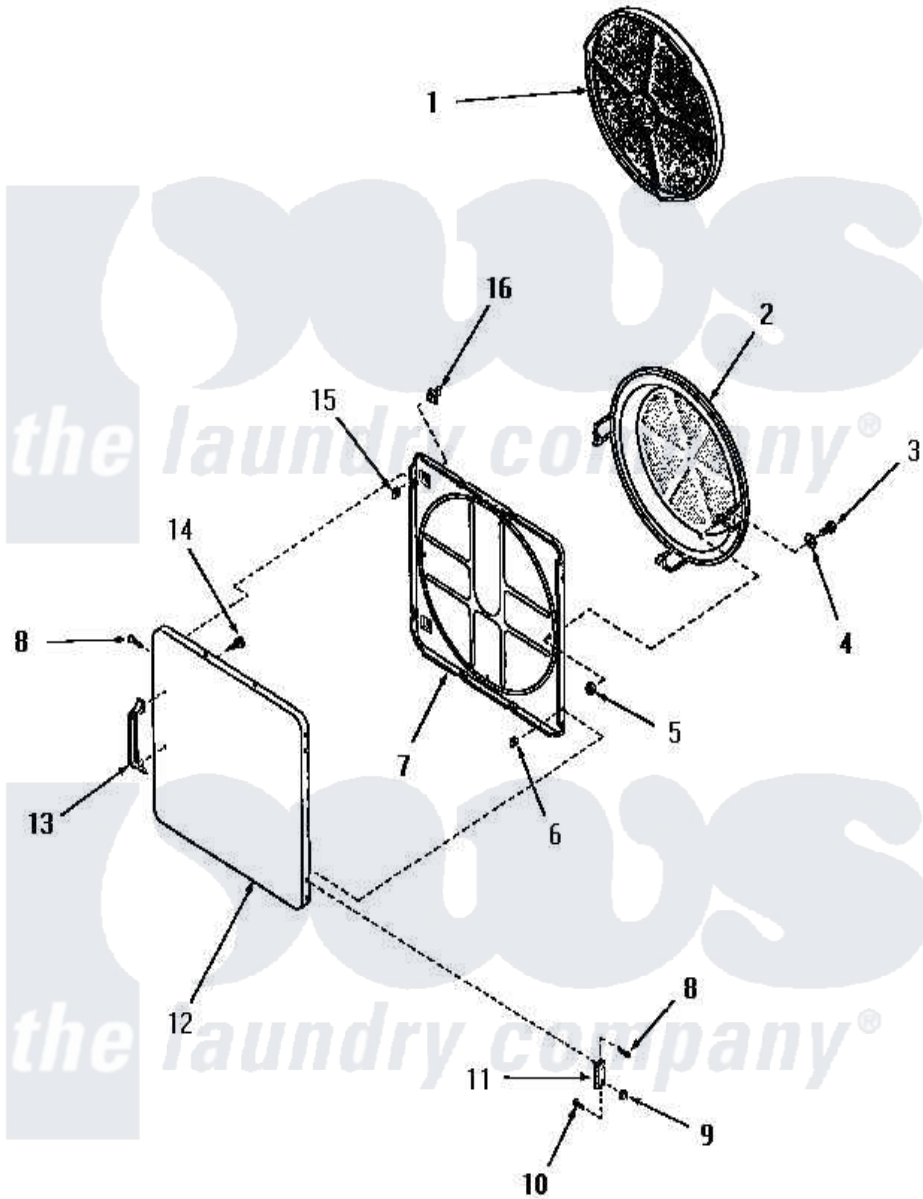

# Amana FE9021 09 - LOADING DOOR

Amana [Residential Amana FE9021 Washer Parts](#) Parts Diagram 09 - LOADING DOOR  
 Click on the part number to view part

Item	Original Part Number	Replaced By	Status	Part Description
1	53002		Not Available	NO LONGER AVAILABLE
2	54731	<a href="#">54-731</a>		Bake Element
3	<a href="#">02422</a>			Screw, 1/4-20 X 1/2 HeX
4	Q6275		Not Available	WASHER
5	52566	<a href="#">27001225</a>		Nut, Jam Mid Lock 1/4-20
6	52865		Not Available	SPEED NUT
7	54665	<a href="#">54-665</a>		Bake Element
8	52864	<a href="#">500226</a>		Screw, 8b-16 x 5/8 Tap
9	51236	<a href="#">488130</a>		Nut
10	<a href="#">22649</a>			Screw, 8-32 X 13/32 FI
11	<a href="#">70014</a>			Hinge
12	52197C		Not Available	OUTER DOOR PANEL, COPPERTONE
"	52197W		Not Available	OUTER DOOR PANEL, WHITE
"	52197A		Not Available	OUTER DOOR PANEL, AVOCADO

"	52197H		Not Available	OUTER DOOR PANEL, HARVEST GOLD
14	52150	<a href="#">489464</a>		Screw
15	52865		Not Available	SPEED NUT
16	54661	<a href="#">LA-1003</a>		Door Catch Kit