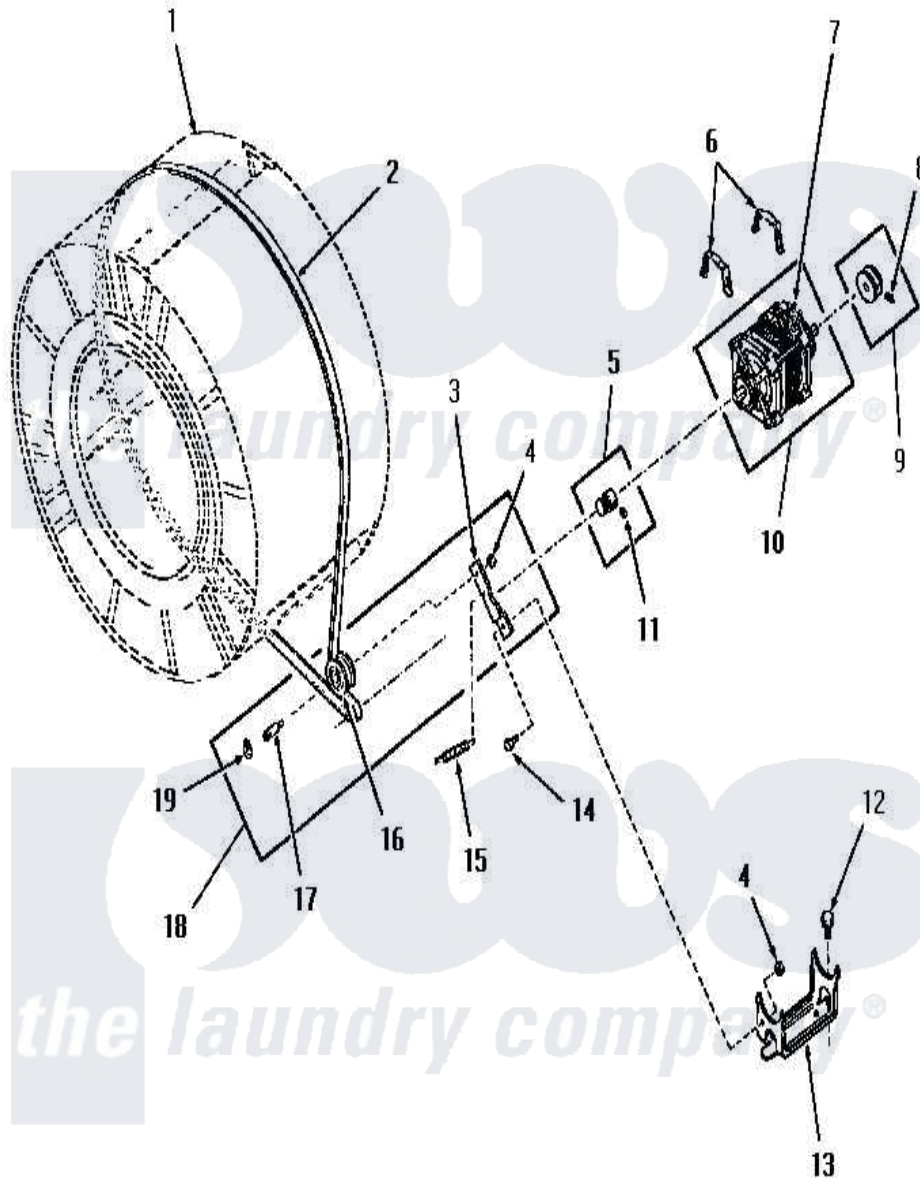

Amana FE9021 10 - MOTOR, IDLER AND BELT

Amana [Residential Amana FE9021 Washer Parts](#) Parts Diagram 10 - MOTOR, IDLER AND BELT
 Click on the part number to view part

Item	Original Part Number	Replaced By	Status	Part Description
1	Y00000000		Not Available	SEE NOTE CLOTHES DRUM
2	52556			Belt
3	54410		Not Available	LEVER, IDLER
4	52566	27001225		Nut, Jam Mid Lock 1/4-20
5	52593		Not Available	ASSY, MOTOR PULLEY
6	51789	660658		Clamp, Motor Mounting 343481 685441
7	Y00000000		Not Available	SEE NOTE MOTOR SWITCH, WESTINGHOUSE - (NOT REPLACEABLE)
"	53226		Not Available	SWITCH, MOTOR
"	53249		Not Available	SWITCH
8	02771			Screw, 1/4-20 x 3/8 Hex S
9	53522			Pulley, Motor
10	52697		Not Available	MOTOR
11	52906		Not Available	SETSCREW
12	23928		Not Available	CAP SCREW AND LOCKWASHER

13	51824	Not Available	MOUNT,MOTOR
14	52567		Bolt, Shoulder
15	52323		Spring
16	Y54414		Assembly, Wheel And Bearing
17	54411	Not Available	SHAFT,IDLER LEVER
18	54415	Not Available	LEVER,IDLER
19	23748		Ring, Retaining