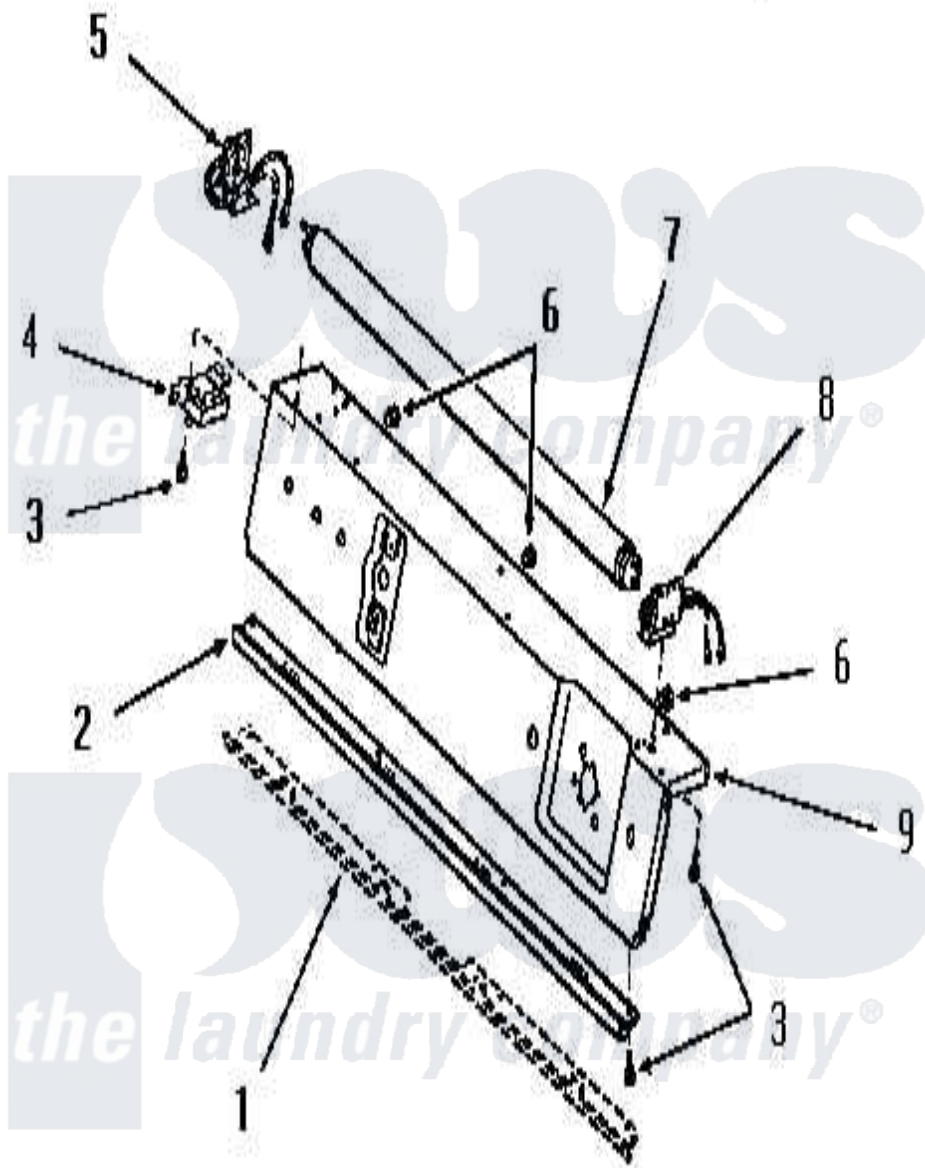

Amana FE9021 11 - PANEL SUPPORT PLATE AND FLUORESCENT TUBE

Amana Residential Amana FE9021 Washer Parts Diagram 11 - PANEL SUPPORT PLATE AND FLUORESCENT TUBE

[Click on the part number to view part](#)

Item	Original Part Number	Replaced By	Status	Part Description
1	Y00000000		Not Available	SEE NOTE PANEL SUPPORT BRACKET
2	Y52929		Not Available	PANEL TRIM
3	55985	W10116760		Screw
4	21975		Not Available	BALLAST
5	23398		Not Available	FLUORESCENT TUBE HOLDER, LEFT
6	21176			Bumper
7	24442		Not Available	No Longer Available
8	23397		Not Available	FLUORESCENT TUBE HOLDER, RIGHT
9	53438		Not Available	PANEL SUPPORT PLATE