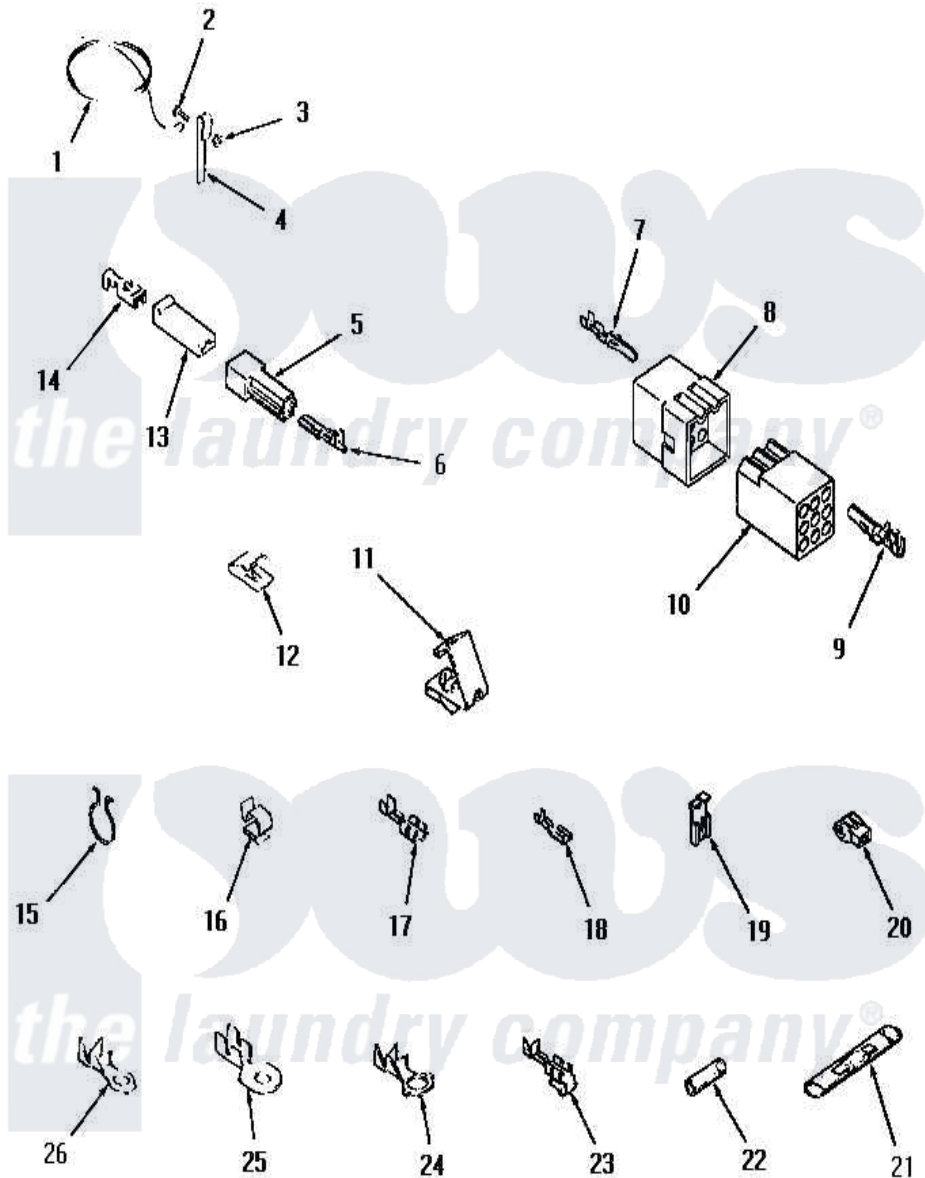

# Amana FE9021 14 - WIRE AND TERMINALS

Amana [Residential Amana FE9021 Washer Parts](#) Parts Diagram 14 - WIRE AND TERMINALS  
 Click on the part number to view part

Item	Original Part Number	Replaced By	Status	Part Description
1	Y21429		Not Available	GROUND WIRE
2	21431		Not Available	ROUND HEAD SCREW
3	Y20276		Not Available	NUT
4	21430		Not Available	STRAP,GROUND
5	90788		Not Available	HOUSING,TAB
6	<a href="#">00133</a>			Terminal, Tab-1/4 Male
7	<a href="#">Y00127</a>			Terminal, Pin-1/8 Male
8	<a href="#">54522</a>			Plug, Nylon
9	<a href="#">Y00128</a>			Terminal, Pin-1/8 Femal
10	54523		Not Available	RECEPTACLE,12 CIRCUIT-
11	00158		Not Available	GROUND CLIP
12	21312	<a href="#">51291</a>		Clip, Wire
13	<a href="#">90789</a>			Connector
14	<a href="#">Y00115</a>			Lock In Spade Terminal (18 Gaug (1/4 Inch-(1) 18 Gauge Wire)
15	<a href="#">51291</a>			Clip, Wire

16	<a href="#">21036</a>		Clip, Cable
17	Y00119	Not Available	SPADE TERMINAL(18 GAUGE) (1/4 INCH-(1) 18 GAUGE WIRE)
18	<a href="#">00112</a>		Terminal, Spade-3/16 Fe
19	<a href="#">Y00120</a>		Terminal, Flag-1/4 Fema
20	70210	Not Available	INSULATOR,BLUE
21	21091	Not Available	CONNECTOR TWO 1/4 INCH MALE
22	Y21365	<a href="#">503670</a>	Sleeve Insulator
23	<a href="#">Y00114</a>		Spade Terminal
24	Y00113	Not Available	TERMINAL,RING-1/4 STUD
25	<a href="#">Y00111</a>		Ring Terminal No.10 No.10 18 Gauge Wires Or
26	<a href="#">00110</a>		No.10 18 Gauge Wire
NI	20680	Not Available	18 GAUGE WIRE
"	20679	Not Available	WIRE, 12 GAUGE