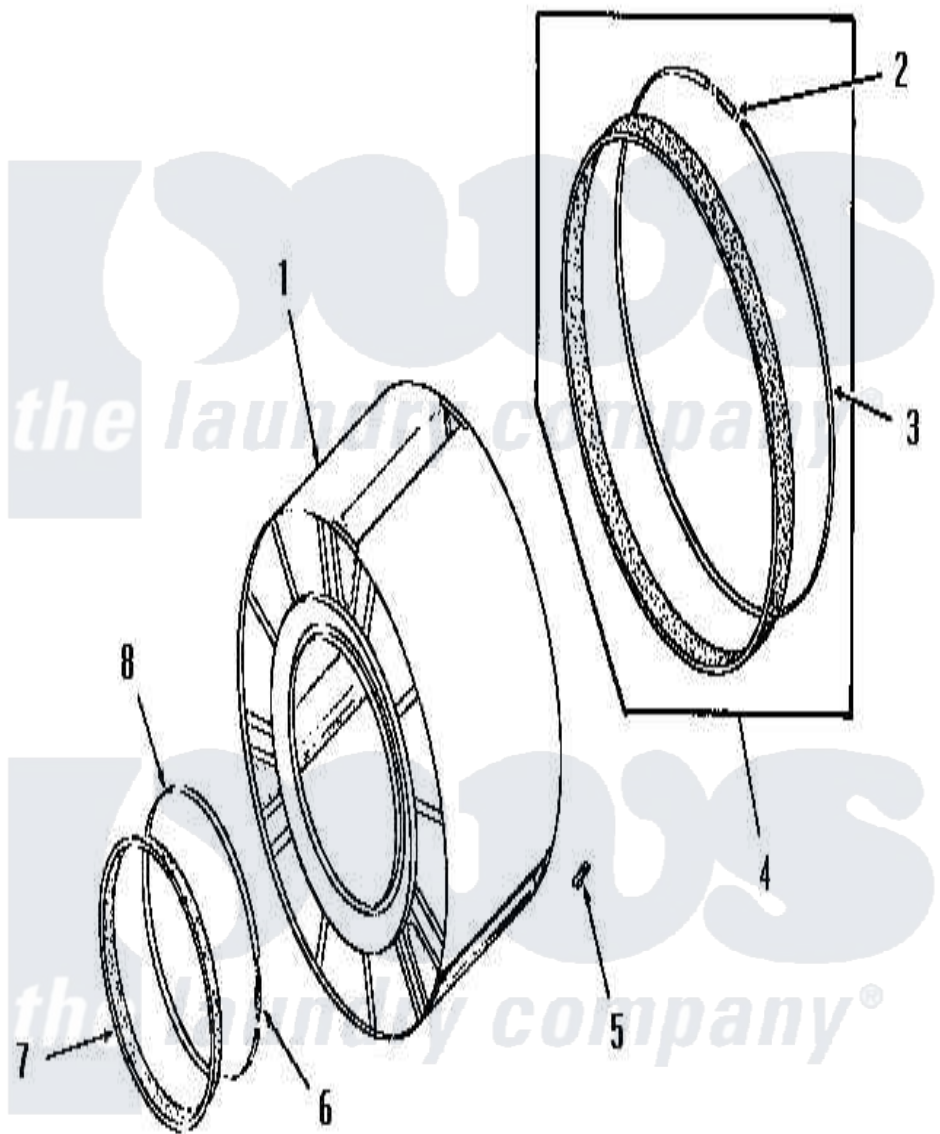

Amana FE9171 02 - CLOTHES DRUM

Amana [Residential Amana FE9171 Washer Parts](#) Parts Diagram 02 - CLOTHES DRUM
 Click on the part number to view part

Item	Original Part Number	Replaced By	Status	Part Description
1	53137	53137ENG		50/50 Solder
2	52130	502496		Adapter, Strain Relief
3	50781			Strap, Seal
4	51883A			Assembly, Seal
5	51201		Not Available	CLIP
6	50168			Spring
7	51881			Seal, Front
8	50169			Strap, Retainer