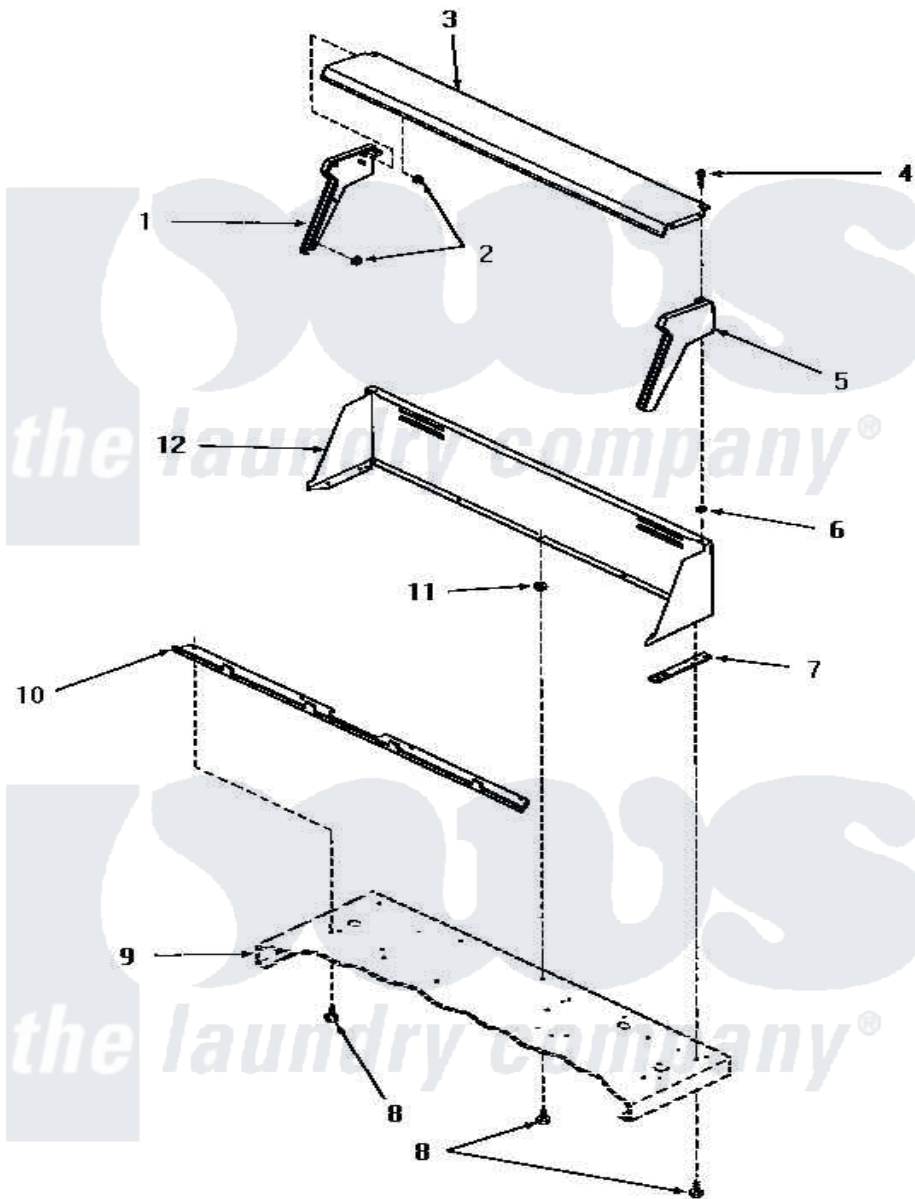

Amana FE9171 03 - CONTROL HOOD

Amana [Residential Amana FE9171 Washer Parts](#) Parts Diagram 03 - CONTROL HOOD
 Click on the part number to view part

Item	Original Part Number	Replaced By	Status	Part Description
1	23367		Not Available	WIRING DIAGRAM
2	23409		Not Available	NUT
3	52921		Not Available	CONTROL HOOD TOP
4	25232		Not Available	SCREW,8AB-18X7/8 OVAL
5	23368	25190SPQ		Hood End
6	24522			Nut, Speed-8ab-18 C1995
7	23028		Not Available	GASKET,CONTROL BOX END
8	55985	W10116760		Screw
9	Y00000000		Not Available	SEE NOTE CABINET TOP
10	52912		Not Available	PANEL SUPPORT BRACKET
11	23425		Not Available	WASHER,7/32IDX7/16ODX.
12	55906C		Not Available	CONTROL HOOD, COPPERTONE
"	55906W		Not Available	CONTROL HOOD, WHITE
"	55906H		Not Available	CONTROL HOOD, HARVEST GOLD