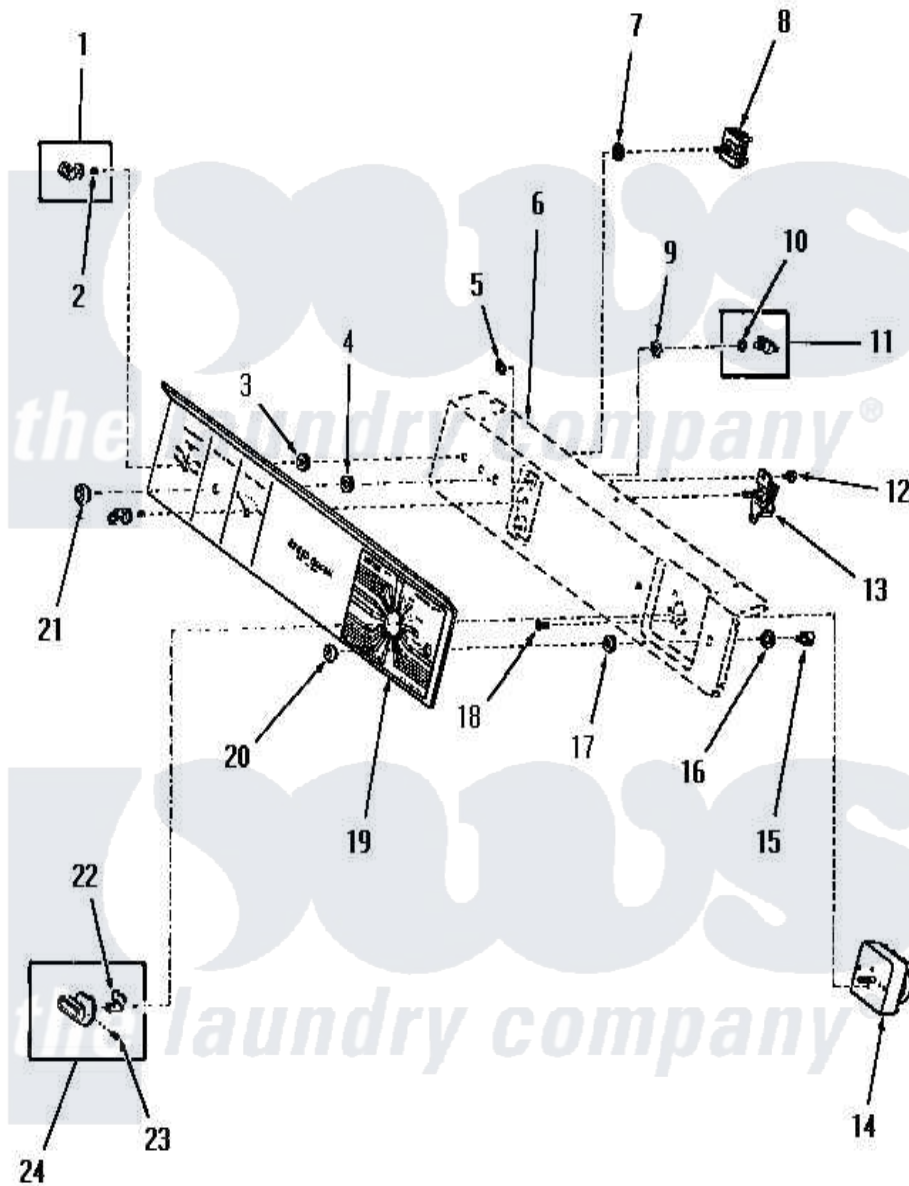

Amana FE9171 04 - CONTROL PANEL AND CONTROLS

Amana Residential Amana FE9171 Washer Parts Parts Diagram 04 - CONTROL PANEL AND CONTROLS
 Click on the part number to view part

Item	Original Part Number	Replaced By	Status	Part Description
1	26816			Assembly, Knob-Switch
2	23392		Not Available	CLIP FOR 26816 KNOB
3	24391		Not Available	KNURLED NUT
4	23406		Not Available	KNURLED NUT
5	23407			Nut, Speed-8A Tinn C15
6	Y00000000		Not Available	SEE NOTE PANEL SUPPORT PLATE
7	91176			Lockwasher, 3/8 Intshkp
8	52623	58032		Switch
9	25820		Not Available	LOCKWASHER,1/2 INT SHK
10	52947			Nut, Hex 15/32-32
11	55878	55882P		Assembly- Switch
12	23962	W10116760		Screw
13	53516		Not Available	BUZZER
14	53466		Not Available	TIMER
15	23401			Switch
16	91176			Lockwasher, 3/8 Intshkp

17	23400	Not Available	FERRULE
18	70212		Screw, 8-32 X 5/32 RD H
19	55877	Not Available	CONTROL PANEL
20	23399	Not Available	SWITCH COLLAR
21	23130	Not Available	SWITCH COLLAR
22	24283		Indicator, Timer Knob
23	20310	Not Available	SCREW,8-32 X 1/4 HEX S
24	55900	Not Available	TIMER KNOB ASSEMBLY