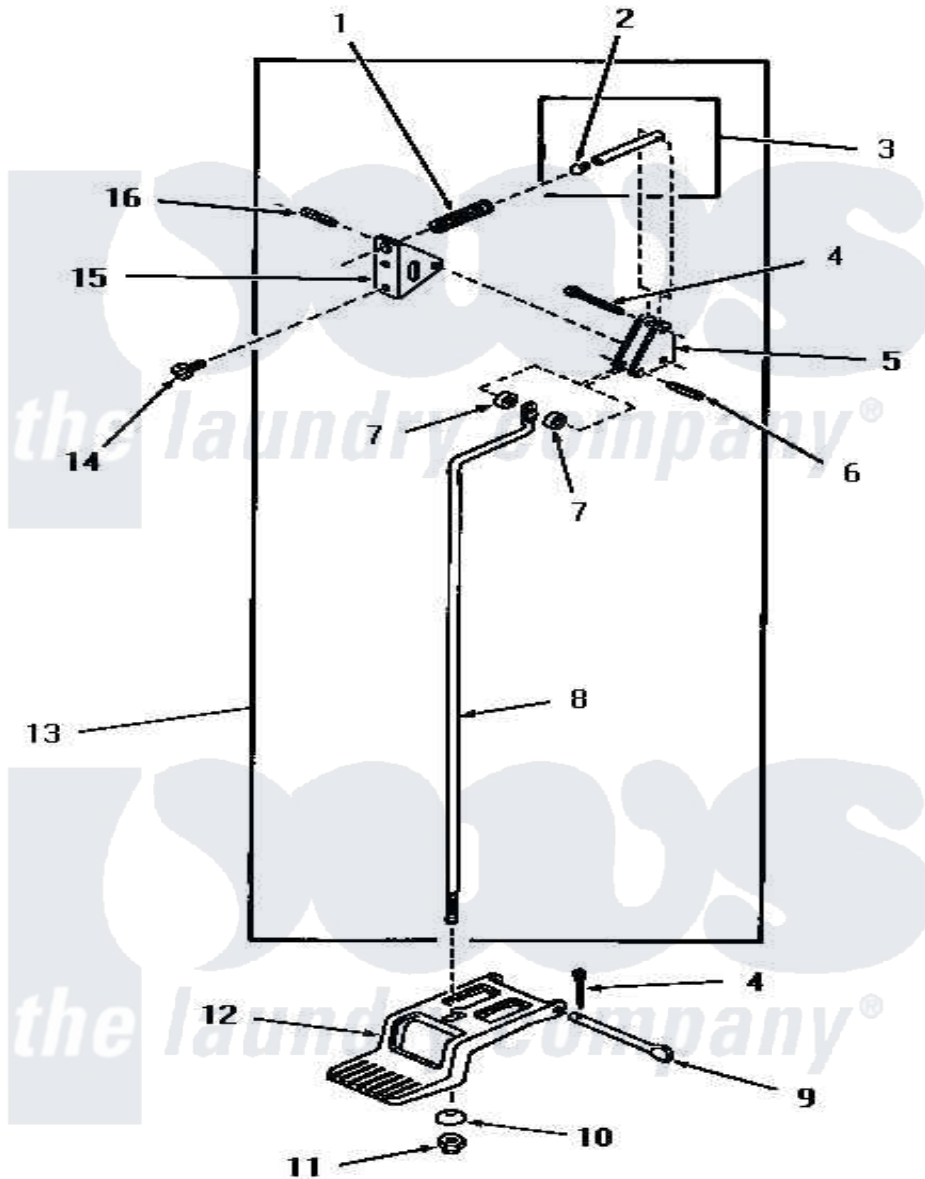

# Amana FE9171 05 - DOOR RELEASE

Amana Residential Amana FE9171 Washer Parts Parts Diagram 05 - DOOR RELEASE  
 Click on the part number to view part

Item	Original Part Number	Replaced By	Status	Part Description
1	51065		Not Available	DOOR RELEASE SPRING
2	51786		Not Available	PLUG
3	51841		Not Available	DOOR RELEASE PIN ASSEMBLY
4	<a href="#">02578</a>			Pin, Cotter
5	51041		Not Available	DOOR RELEASE LEVER
6	51161		Not Available	PIN,ROLL 1/8 X 3/4
7	<a href="#">51121</a>			Door Release Spacer
8	51837		Not Available	DOOR RELEASE ROD
9	51045		Not Available	PEDAL HINGE PIN
10	51046		Not Available	NYLON WASHER
11	51271		Not Available	NUT
12	<a href="#">51802</a>			Pedal, Foot
13	51844		Not Available	DOOR RELEASE ASSEMBLY
14	51246		Not Available	SCREW
15	51052		Not Available	DOOR RELEASE BRACKET
16	51161		Not Available	PIN,ROLL 1/8 X 3/4