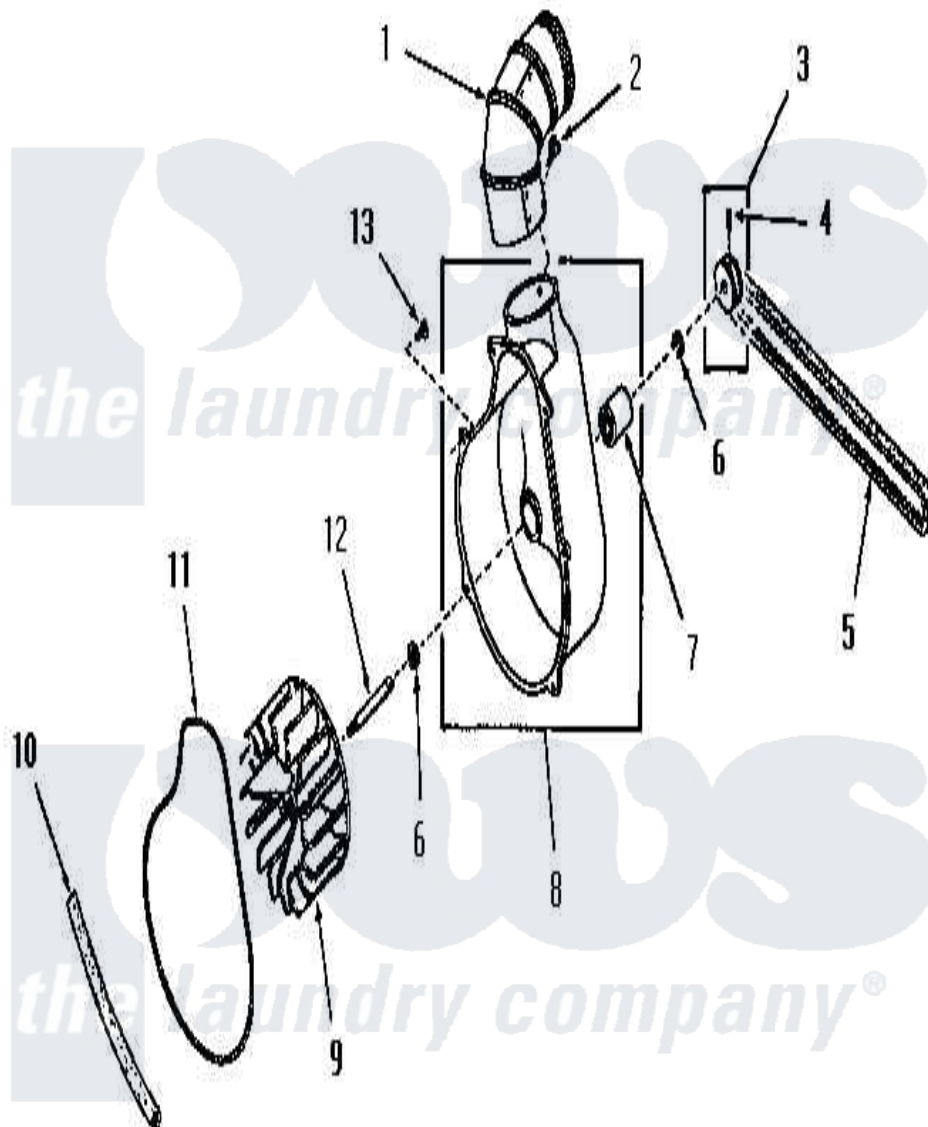

# Amana FE9171 06 - EXHAUST FAN

Amana Residential Amana FE9171 Washer Parts Parts Diagram 06 - EXHAUST FAN

Click on the part number to view part

Item	Original Part Number	Replaced By	Status	Part Description
1	Y0052707	<a href="#">31986601B</a>		Switch, Rocker
2	23222	<a href="#">3177991</a>		Screw
3	53521		Not Available	ASSY,PULLEY
4	<a href="#">02771</a>			Screw, 1/4-20 x 3/8 Hex S
5	<a href="#">51994</a>			Belt
6	<a href="#">52549</a>			Washer, 501 ID X3/4 Odx
7	51991		Not Available	BEARING
8	51946		Not Available	HOUSING,BLOWER
9	90585		Not Available	IMPELLER
10	<a href="#">51790</a>			Seal
11	<a href="#">51791</a>			Gasket, Housing
12	53519		Not Available	EXHAUST FAN SHAFT
13	51784		Not Available	SCREW, 10B-16 X 1/2 HEX