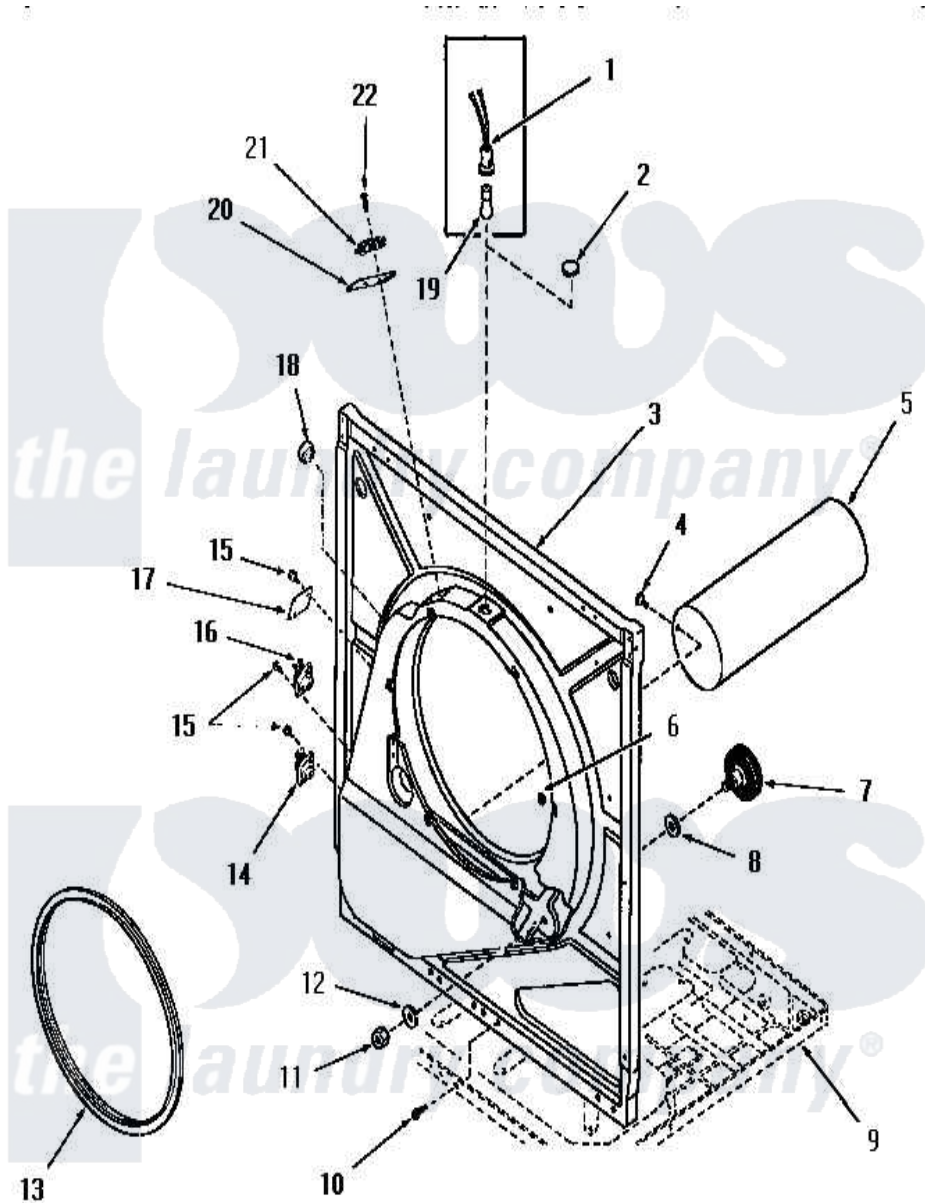

Amana FE9171 07 - FRONT FRAME AND AIR SHROUD

Amana Residential Amana FE9171 Washer Parts Parts Diagram 07 - FRONT FRAME AND AIR SHROUD
 Click on the part number to view part

Item	Original Part Number	Replaced By	Status	Part Description
1	Y0054609	M0270519		Washer
2	54610		Not Available	PLUG BUTTON
3	51850		Not Available	FRONT FRAME AND AIR SHROUD
4	52150	489464		Screw
5	51821		Not Available	EXHAUST DUCT
6	52865		Not Available	SPEED NUT
7	53555	56285		Roller Cylinder
8	52123			Washer
9	Y00000000		Not Available	SEE NOTE FRAME BASE
10	25723	27001200		Screw
11	52124		Not Available	NUT
12	52122			Washer
13	51789	660658		Clamp, Motor Mounting 343481 685441
14	54736			Thermostat
15	23222	3177991		Screw

16	54737		Thermostat
17	52550	Not Available	COVER PLATE
18	Y0053719	Not Available	CAPILLARY & SUCTION LINE ASSY
19	Y54608	31001575	Bulb, Cylinder Light
20	52112		Insulation
21	Y51143	Not Available	SWITCH
22	51783		Screw, 6b-20 X 7/8 HeX