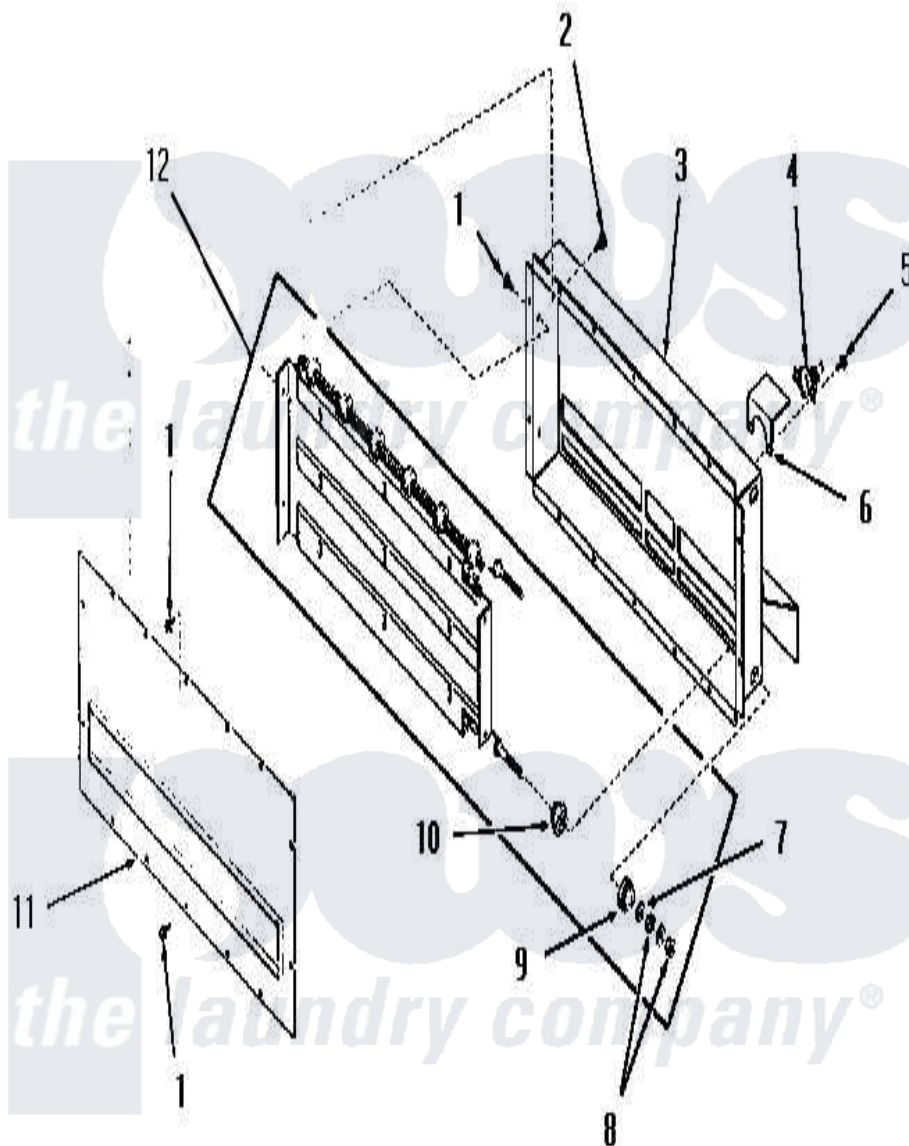

Amana FE9171 08 - HEATER BOX

Amana [Residential Amana FE9171 Washer Parts](#) Parts Diagram 08 - HEATER BOX
 Click on the part number to view part

Item	Original Part Number	Replaced By	Status	Part Description
1	51780	3390631		Screw, 10-16 X 3/8
2	25723	27001200		Screw
3	Y51876		Not Available	HEATER BOX AND SHIELD
4	55523			Thermostat
5	23222	3177991		Screw
6	52117		Not Available	THERMOSTAT SHIELD
7	54523		Not Available	RECEPTACLE,12 CIRCUIT-
8	54531		Not Available	NUT
9	51145		Not Available	INSULATOR
10	51146			Insulator
11	51867		Not Available	HEATER BOX COVER PLATE
12	Y52626		Not Available	ELEMENT,HEATER-240V
"	52608		Not Available	ELEMENT,HEATER-230V
"	52306		Not Available	ELEMENT,HEATER-208V