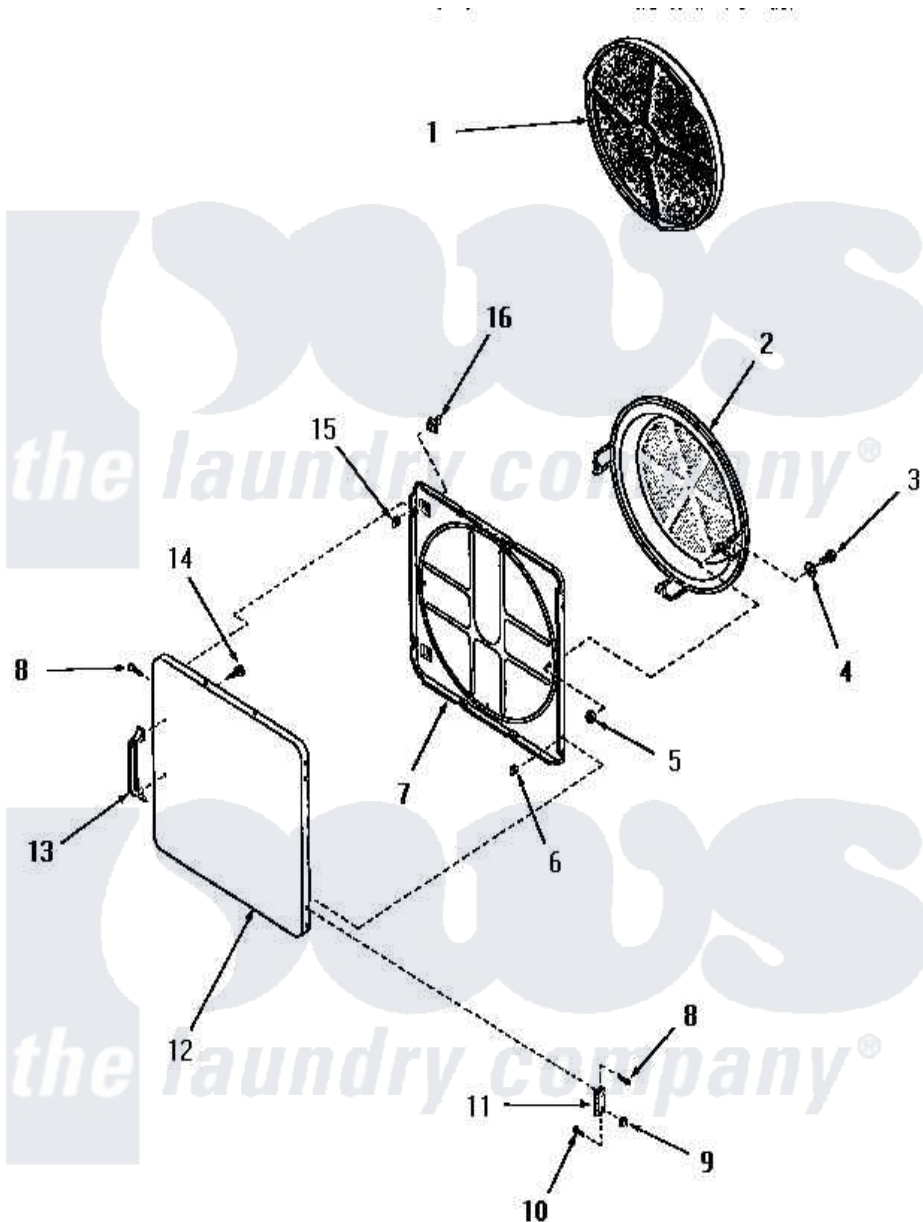

Amana FE9171 09 - LOADING DOOR

Amana [Residential Amana FE9171 Washer Parts](#) Parts Diagram 09 - LOADING DOOR
 Click on the part number to view part

Item	Original Part Number	Replaced By	Status	Part Description
1	53002		Not Available	NO LONGER AVAILABLE
2	54731	54-731		Bake Element
3	02422			Screw, 1/4-20 X 1/2 HeX
4	Q6275		Not Available	WASHER
5	52566	27001225		Nut, Jam Mid Lock 1/4-20
6	52865		Not Available	SPEED NUT
7	54665	54-665		Bake Element
8	52864	500226		Screw, 8b-16 x 5/8 Tap
9	51236	488130		Nut
10	22649			Screw, 8-32 X 13/32 FI
11	70014			Hinge
12	55902W		Not Available	OUTER DOOR PANEL, WHITE
"	55902A		Not Available	DOOR, UNSHADED
"	55902C		Not Available	OUTER DOOR PANEL, COPPERTONE
"	55902H		Not Available	DOOR, UNSHADED

13	54068	61925	Pull Door Commercial Black
14	52150	489464	Screw
15	52865		Not Available SPEED NUT
16	54661	LA-1003	Door Catch Kit