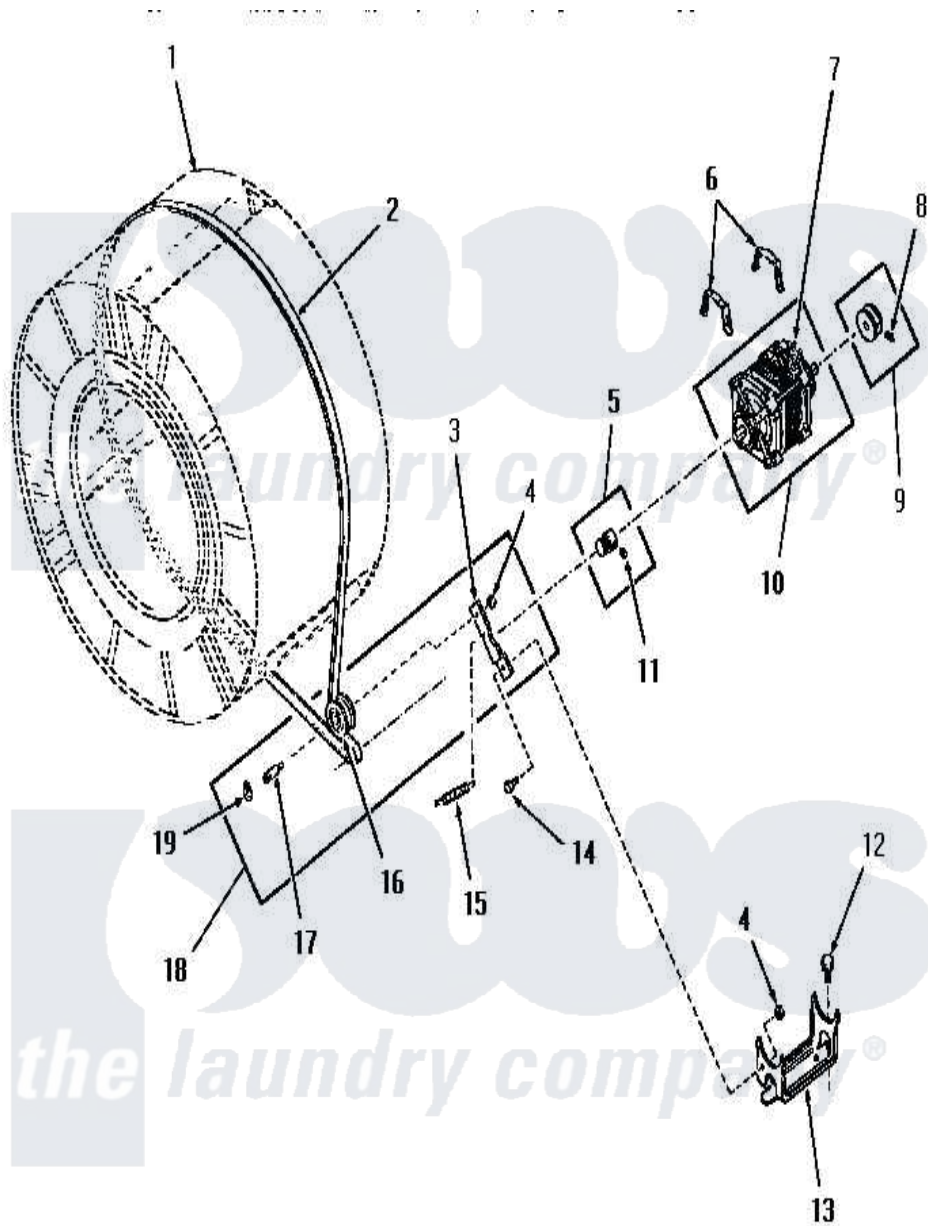

Amana FE9171 10 - MOTOR, IDLER AND BELT

Amana Residential Amana FE9171 Washer Parts Parts Diagram 10 - MOTOR, IDLER AND BELT
 Click on the part number to view part

Item	Original Part Number	Replaced By	Status	Part Description
1	Y00000000		Not Available	SEE NOTE CLOTHES DRUM
2	52556			Belt
3	54410		Not Available	LEVER, IDLER
4	52566	27001225		Nut, Jam Mid Lock 1/4-20
5	52593		Not Available	ASSY, MOTOR PULLEY
6	51789	660658		Clamp, Motor Mounting 343481 685441
7	Y00000000		Not Available	SEE NOTE MOTOR SWITCH, WESTINGHOUSE - (NOT REPLACEABLE)
"	53226		Not Available	SWITCH, MOTOR
"	53249		Not Available	SWITCH
8	02771			Screw, 1/4-20 x 3/8 Hex S
9	53522			Pulley, Motor
10	52697		Not Available	MOTOR
11	52906		Not Available	SETSCREW
12	23928		Not Available	CAP SCREW AND LOCKWASHER

13	51824	Not Available	MOUNT,MOTOR
14	52567		Bolt, Shoulder
15	52323		Spring
16	Y54414		Assembly, Wheel And Bearing
17	54411	Not Available	SHAFT,IDLER LEVER
18	54415	Not Available	LEVER,IDLER
19	23748		Ring, Retaining