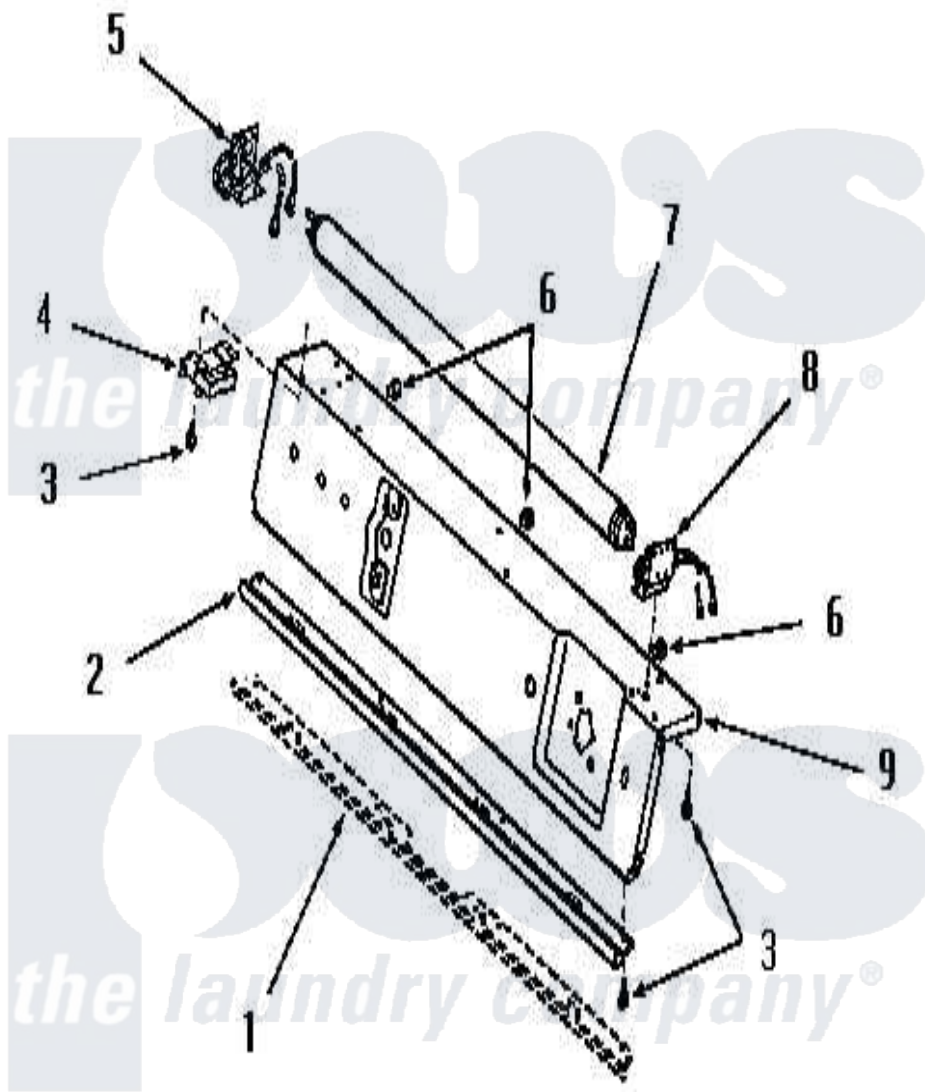

Amana FE9171 11 - PANEL SUPPORT PLATE AND FLUORESCENT TUBE

Amana Residential Amana FE9171 Washer Parts Parts Diagram 11 - PANEL SUPPORT PLATE AND FLUORESCENT TUBE

Click on the part number to view part

Item	Original Part Number	Replaced By	Status	Part Description
1	Y00000000		Not Available	SEE NOTE PANEL SUPPORT BRACKET
2	Y52929		Not Available	PANEL TRIM
3	55985	W10116760		Screw
4	21975		Not Available	BALLAST
5	23398		Not Available	FLUORESCENT TUBE HOLDER, LEFT
6	21176			Bumper
7	24442		Not Available	No Longer Available
8	23397		Not Available	FLUORESCENT TUBE HOLDER, RIGHT
9	53438		Not Available	PANEL SUPPORT PLATE