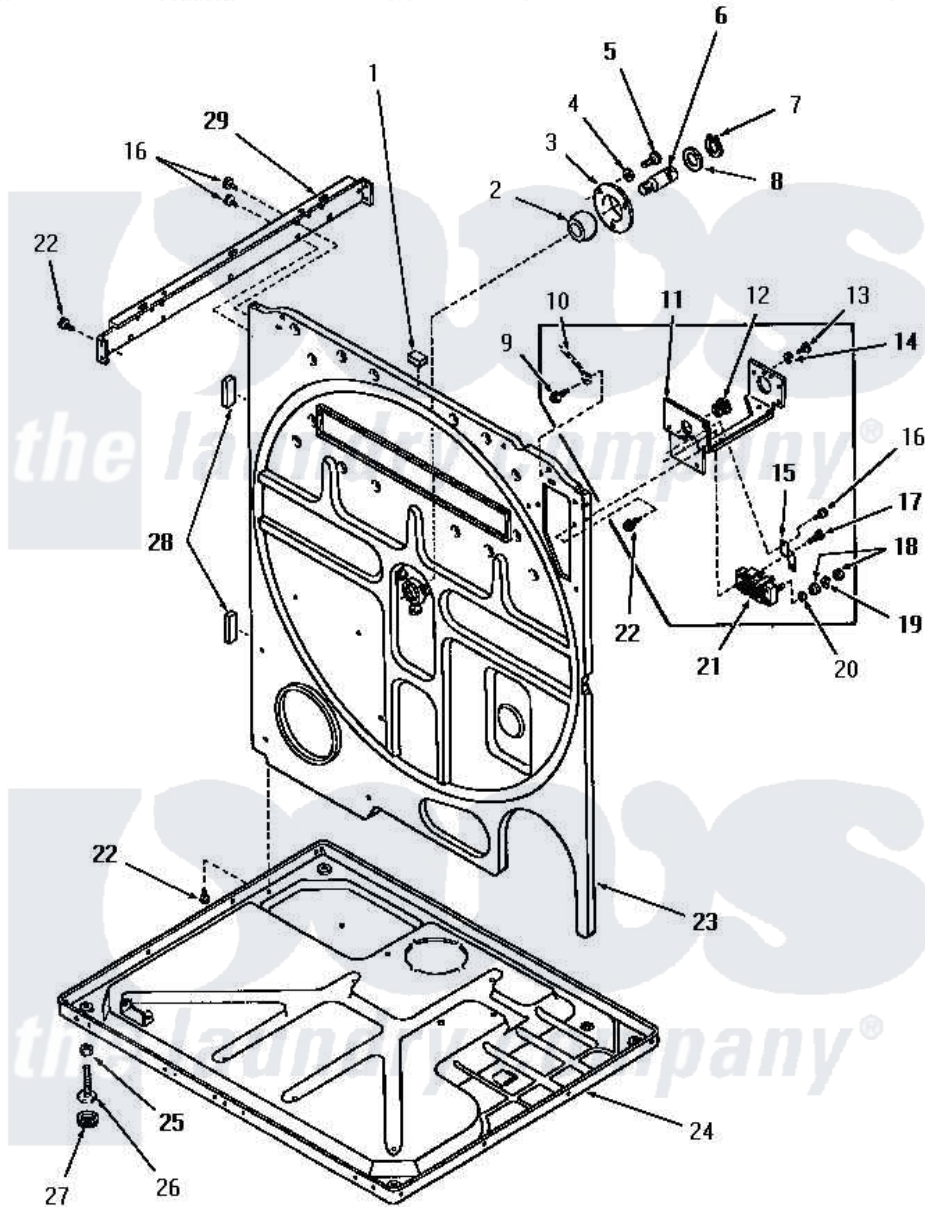

Amana FE9171 13 - REAR FRAME AND FRAME BASE

Amana Residential Amana FE9171 Washer Parts Parts Diagram 13 - REAR FRAME AND FRAME BASE
 Click on the part number to view part

| Item | Original Part Number | Replaced By | Status | Part Description |
|------|------------------------|-------------------------|---------------|-----------------------------|
| 1 | 54024 | | Not Available | BUMPER |
| 2 | Y52079 | | | Bearing, Drum Shaft |
| 3 | 51826 | | Not Available | COVER,BEARING |
| 4 | 03189 | | | LoCkwasher, 1/4 Std-C P |
| 5 | 53589 | 8204624 | | Bolt |
| 6 | 53132 | | Not Available | SHAFT,DRUM |
| 7 | 70061 | | | Ring, Retaining |
| 8 | Y52564 | | | Washer |
| 9 | 51784 | | Not Available | SCREW,10B-16 X 1/2 HEX |
| 10 | Y00000000 | | Not Available | SEE NOTE GROUND WIRE, GREEN |
| 11 | Y52110 | | Not Available | TERMINAL BLOCK BRACKET |
| 12 | 52113 | | | Relief, Strain |
| 13 | 52909 | | | Screw, 10B-16 X 1/2 HeX |
| 14 | 51474 | | Not Available | WASHER,13/64IDX1/2ODX. |
| 15 | 53950 | | Not Available | STRAP,GROUND |
| 16 | 51780 | 3390631 | | Screw, 10-16 X 3/8 |

| | | | | |
|----|--------|--------------------------|---------------|--------------------------------|
| 17 | Q6535 | | Not Available | SCREW, 10B-16 X 3/4 ROU |
| 18 | Q6163 | | Not Available | NUT |
| 19 | 51474 | | Not Available | WASHER, 13/64IDX1/2ODX. |
| 20 | Q6623 | | Not Available | WASHER |
| 21 | 50854 | 33001244 | | Block, Terminal |
| 22 | 25723 | 27001200 | | Screw |
| 23 | 52574 | | Not Available | FRAME, REAR |
| 24 | Y52572 | | Not Available | FRAME BASE |
| 25 | 52794 | 62739 | | Nut, Lock |
| 26 | Y52696 | Y305086 | | Adjustable Leg And Nut |
| 27 | 70282 | Y314137 | | Foot, Rubber |
| 28 | 20354 | | Not Available | BUMPER PAD |
| 29 | 51818 | | Not Available | SUPPORT CHANNEL, RIGHT OR LEFT |