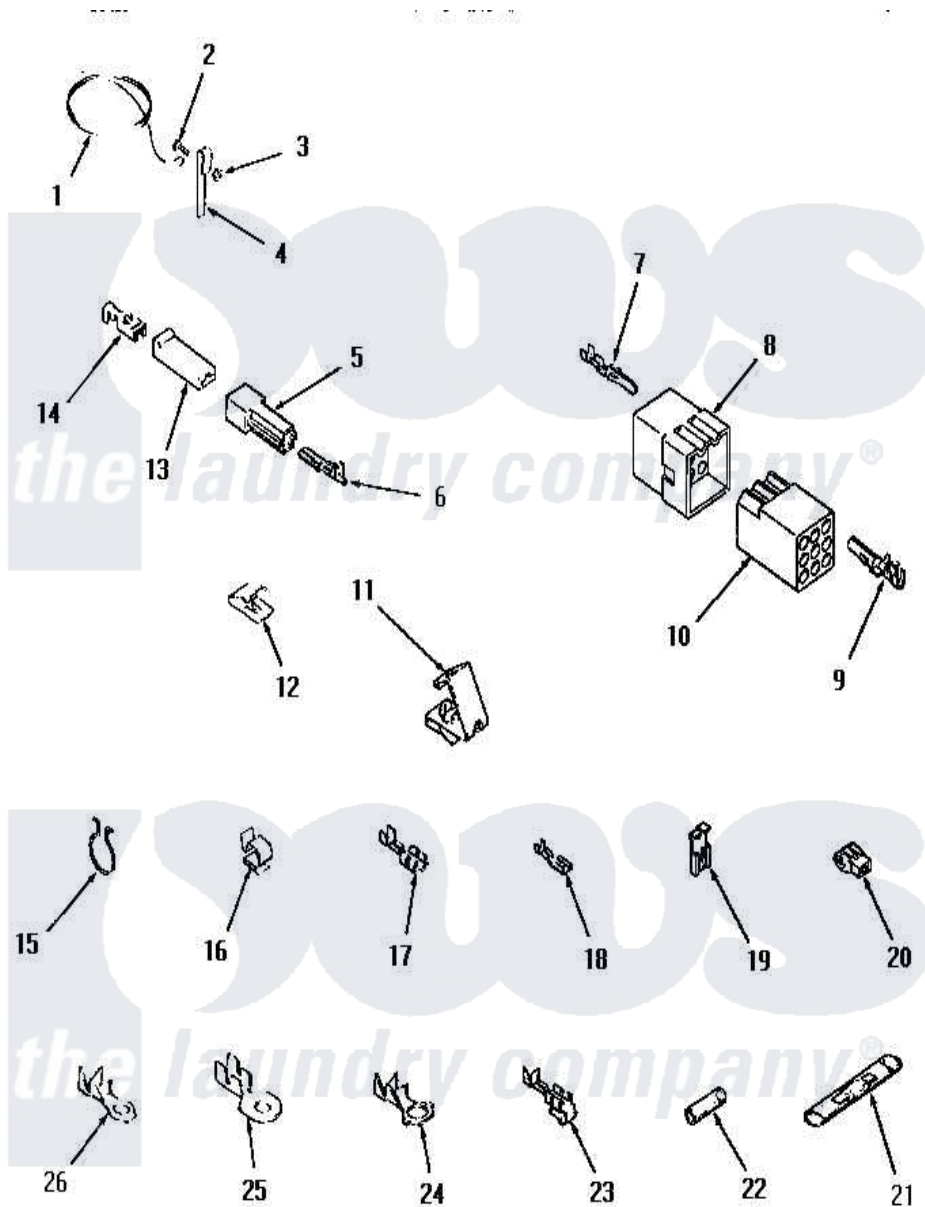

Amana FE9171 14 - WIRE AND TERMINALS

Amana [Residential Amana FE9171 Washer Parts](#) Parts Diagram 14 - WIRE AND TERMINALS
 Click on the part number to view part

Item	Original Part Number	Replaced By	Status	Part Description
1	Y21429		Not Available	GROUND WIRE
2	21431		Not Available	ROUND HEAD SCREW
3	Y20276		Not Available	NUT
4	21430		Not Available	STRAP,GROUND
5	90788		Not Available	HOUSING,TAB
6	00133			Terminal, Tab-1/4 Male
7	Y00127			Terminal, Pin-1/8 Male
8	54522			Plug, Nylon
9	Y00128			Terminal, Pin-1/8 Femal
10	54523		Not Available	RECEPTACLE,12 CIRCUIT-
11	00158		Not Available	GROUND CLIP
12	21312	51291		Clip, Wire
13	90789			Connector
14	Y00115			Lock In Spade Terminal (18 Gaug (1/4 Inch-(1) 18 Gauge Wire)
15	51291			Clip, Wire

16	21036		Clip, Cable
17	Y00119	Not Available	SPADE TERMINAL(18 GAUGE) (1/4 INCH-(1) 18 GAUGE WIRE)
18	00112		Terminal, Spade-3/16 Fe
19	Y00120		Terminal, Flag-1/4 Fema
20	70210	Not Available	INSULATOR,BLUE
21	21091	Not Available	CONNECTOR TWO 1/4 INCH MALE
22	Y21365	503670	Sleeve Insulator
23	Y00114		Spade Terminal
24	Y00113	Not Available	TERMINAL,RING-1/4 STUD
25	Y00111		Ring Terminal No.10 No.10 18 Gauge Wires Or
26	00110		No.10 18 Gauge Wire
NI	20680	Not Available	18 GAUGE WIRE
"	20679	Not Available	WIRE, 12 GAUGE