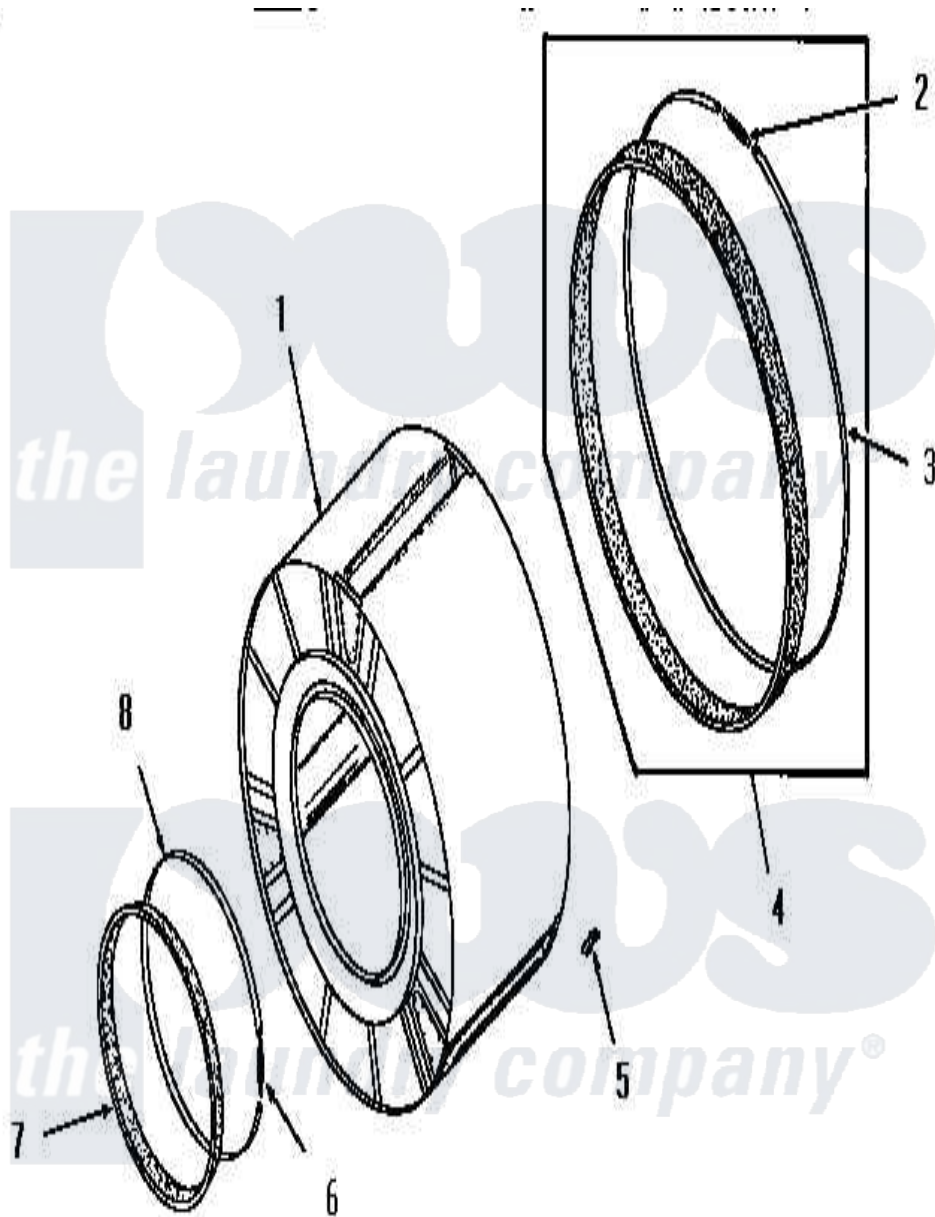

Amana FG0380 02 - CLOTHES DRUM

Amana [Residential Amana FG0380 Dryer Parts](#) Parts Diagram 02 - CLOTHES DRUM
 Click on the part number to view part

Item	Original Part Number	Replaced By	Status	Part Description
1	53135			Assembly, Drum
2	52310			Spring
3	50781			Strap, Seal
4	51883A			Assembly, Seal
5	51201		Not Available	CLIP
6	50168			Spring
7	51881			Seal, Front
8	50169			Strap, Retainer