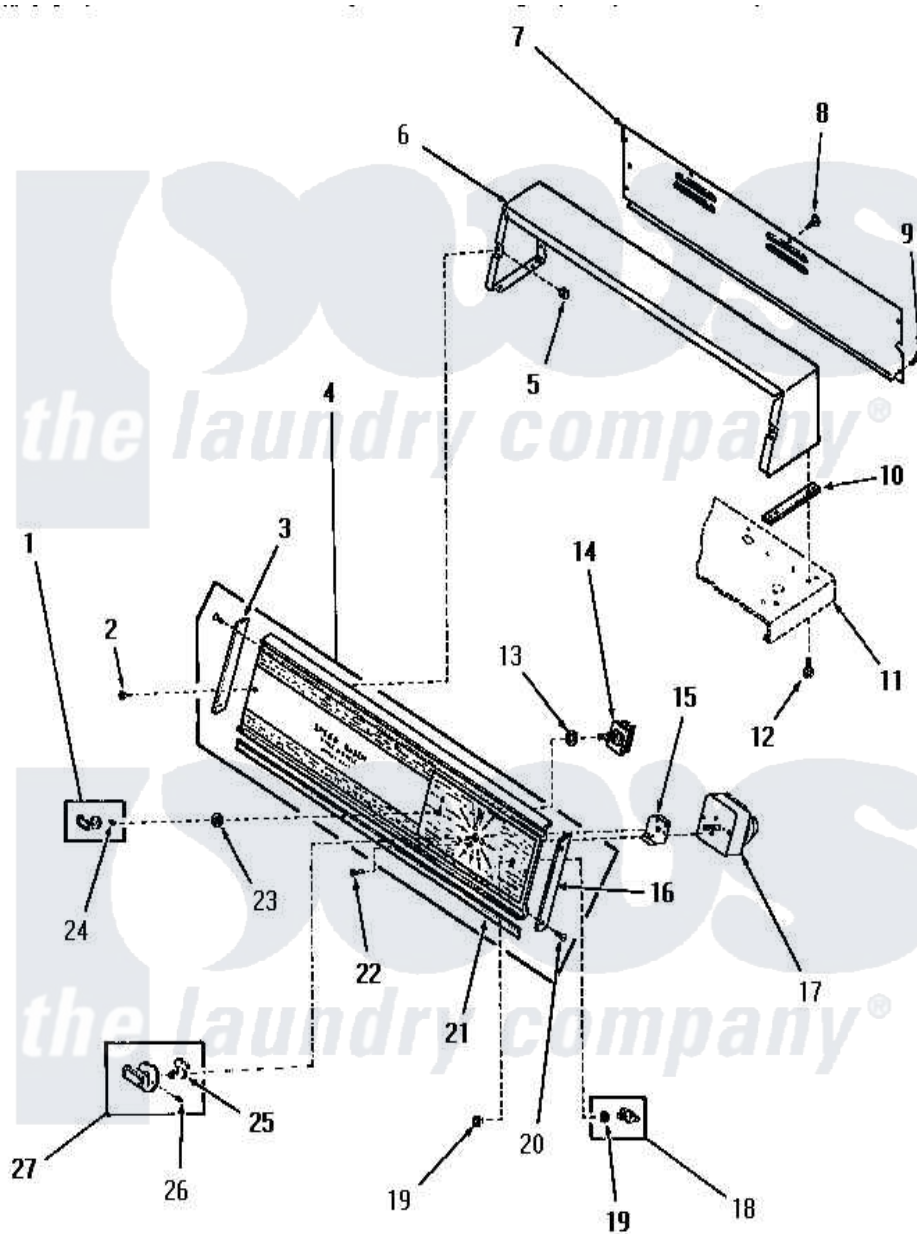

Amana FG0380 03 - CONTROL PANEL, CONTROL HOOD AND CONTROLS

Amana Residential Amana FG0380 Dryer Parts Parts Diagram 03 - CONTROL PANEL, CONTROL HOOD AND CONTROLS

Click on the part number to view part

Item	Original Part Number	Replaced By	Status	Part Description
1	22245		Not Available	xREPLACE
2	25232		Not Available	SCREW,8AB-18X7/8 OVAL
3	25072		Not Available	END CAP, LEFT
4	Y0055786		Not Available	HOSE DRAIN
5	54038			NUt, Speed U-Type
6	52530W		Not Available	CONTROL HOOD, WHITE
"	52530H		Not Available	CONTROL HOOD, HARVEST GOLD
"	52530A		Not Available	CONTROL HOOD, AVOCADO
7	52539GR		Not Available	CONTROL HOOD REAR COVER, GRAY
8	23222	3177991		Screw
9	25724		Not Available	HEX HEAD SCREW
10	23028		Not Available	GASKET,CONTROL BOX END
11	Y00000000		Not Available	SEE NOTE CABINET TOP

12	23962	W10116760	Screw
13	91176		Lockwasher, 3/8 Intshkp
14	53380	Not Available	TEMPERATURE SELECTOR SWITCH
15	25966	Not Available	SPACER,TIMER
16	25073	Not Available	END CAP, RIGHT
17	52594	Not Available	TIMER
18	53768	55882P	Assembly- Switch
19	52947		Nut, Hex 15/32-32
20	52864	500226	Screw, 8b-16 x 5/8 Tap
21	Y0053880	Not Available	ACTUATOR, WATER
22	Y0054441	Not Available	NAMEPLATE, HANDLE
23	24205		Nut, Knurled 3/8-24
24	22244	Not Available	CLIP,C xREPLACE
25	24283		Indicator, Timer Knob
26	20310	Not Available	SCREW,8-32 X 1/4 HEX S
27	24290	Not Available	ASSY,KNOB-TIMER