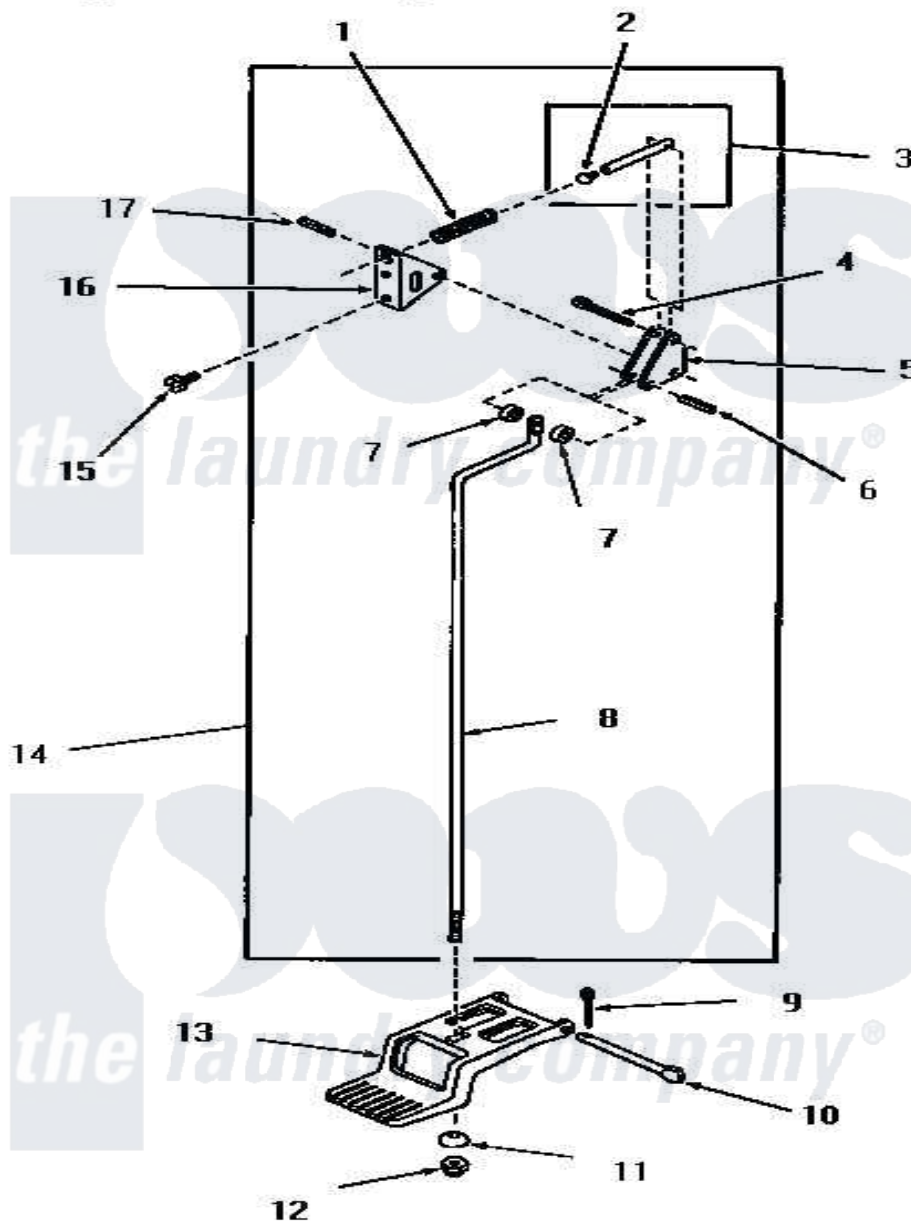

Amana FG0380 04 - DOOR RELEASE

Amana Residential Amana FG0380 Dryer Parts Parts Diagram 04 - DOOR RELEASE
 Click on the part number to view part

Item	Original Part Number	Replaced By	Status	Part Description
1	51065		Not Available	DOOR RELEASE SPRING
2	51786		Not Available	PLUG
3	51841		Not Available	DOOR RELEASE PIN ASSEMBLY
4	02578			Pin, Cotter
5	51041		Not Available	DOOR RELEASE LEVER
6	51161		Not Available	PIN,ROLL 1/8 X 3/4
7	51121			Door Release Spacer
8	51837		Not Available	DOOR RELEASE ROD
9	02578			Pin, Cotter
10	51045		Not Available	PEDAL HINGE PIN
11	51046		Not Available	NYLON WASHER
12	51271		Not Available	NUT
13	51802			Pedal, Foot
14	51844		Not Available	DOOR RELEASE ASSEMBLY
15	51246		Not Available	SCREW
16	51052		Not Available	DOOR RELEASE BRACKET