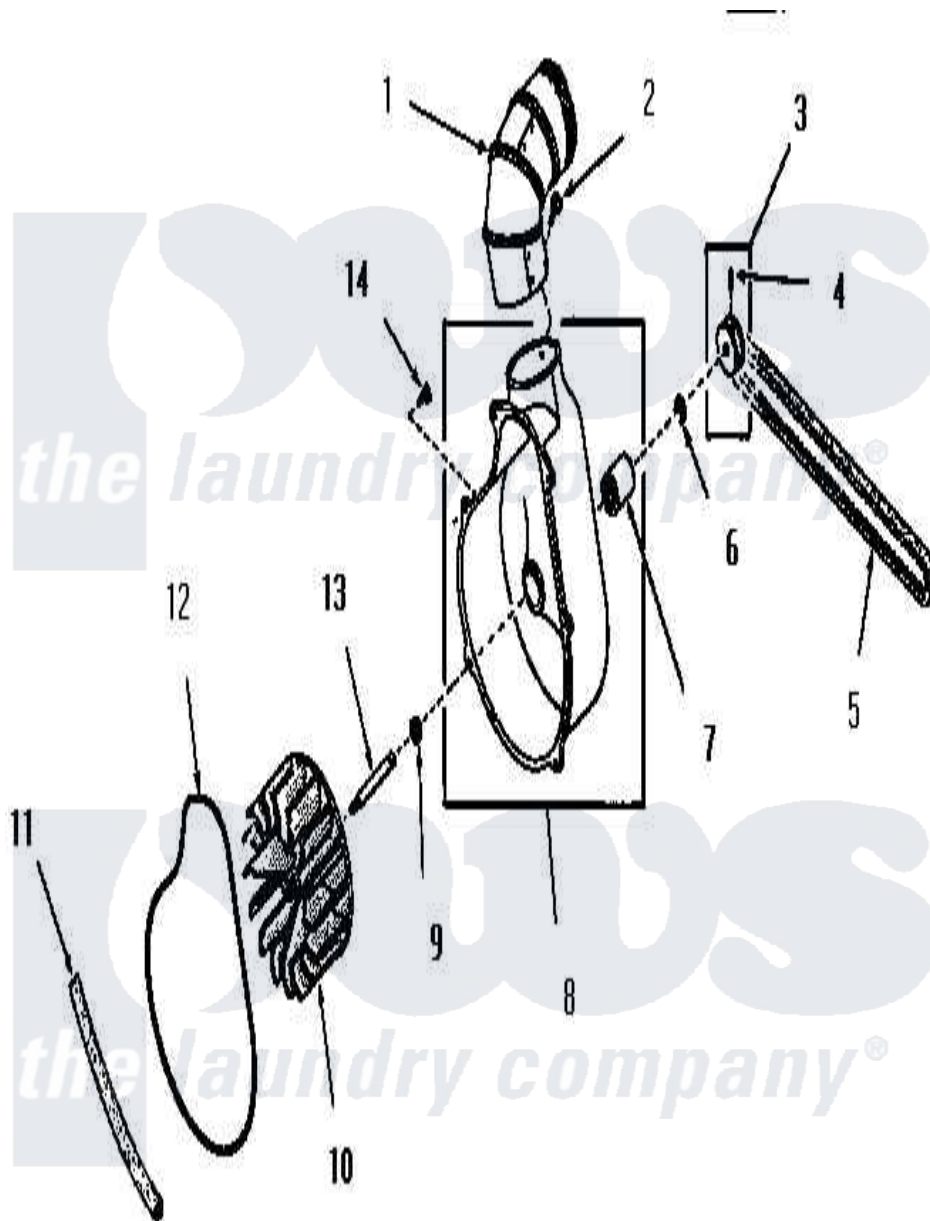

Amana FG0380 05 - EXHAUST FAN

Amana [Residential Amana FG0380 Dryer Parts](#) Parts Diagram 05 - EXHAUST FAN
 Click on the part number to view part

Item	Original Part Number	Replaced By	Status	Part Description
1	Y0052707	31986601B		Switch, Rocker
2	23222	3177991		Screw
3	53521		Not Available	ASSY,PULLEY
4	02771			Screw, 1/4-20 x 3/8 Hex S
5	51994			Belt
6	52549			Washer, 501 ID X3/4 Odx
7	51991		Not Available	BEARING
8	51946		Not Available	HOUSING,BLOWER
9	52549			Washer, 501 ID X3/4 Odx
10	90585		Not Available	IMPELLER
11	51790			Seal
12	51791			Gasket, Housing
13	53519		Not Available	EXHAUST FAN SHAFT
14	51784		Not Available	SCREW,10B-16 X 1/2 HEX