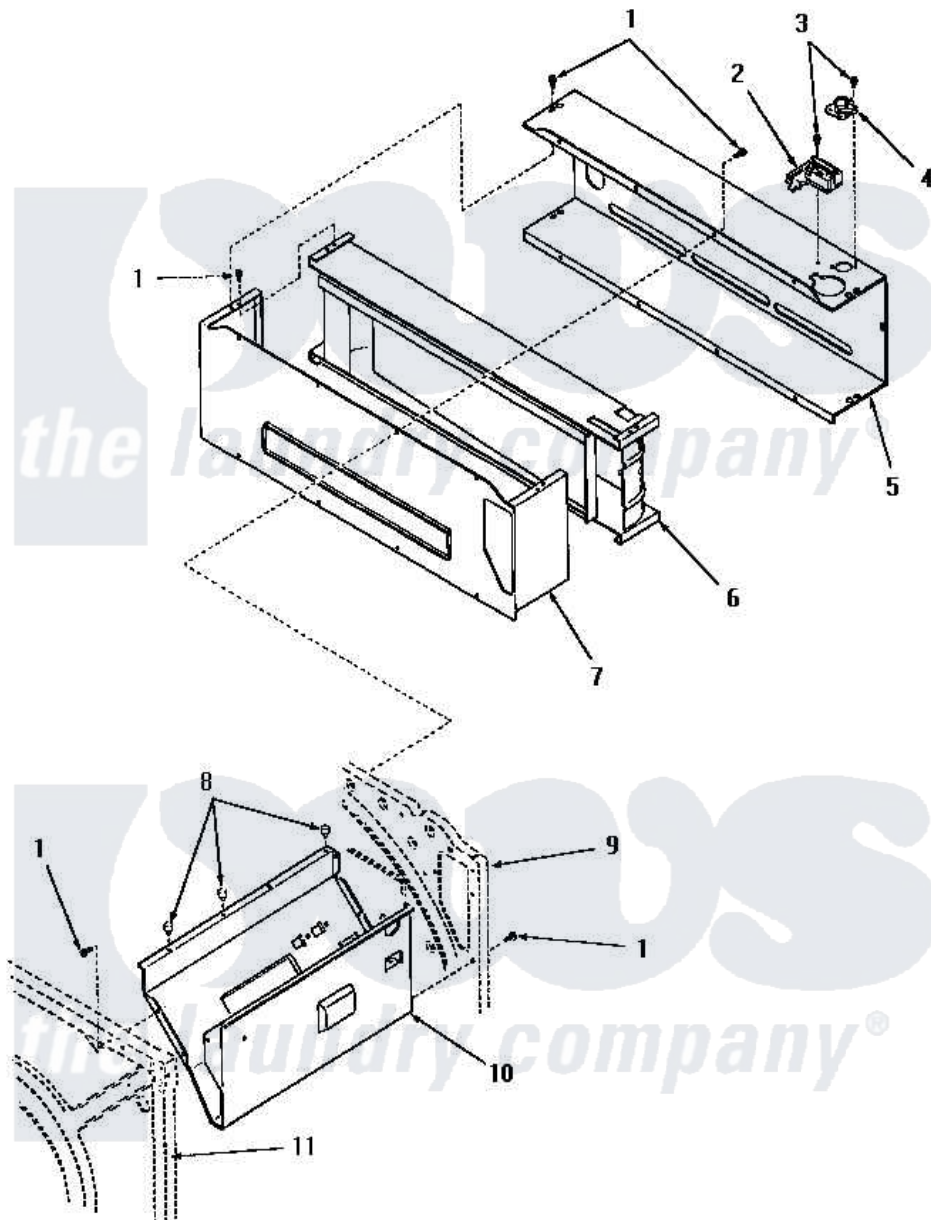

Amana FG0380 09 - HEATER BOX

Amana [Residential Amana FG0380 Dryer Parts](#) Parts Diagram 09 - HEATER BOX
 Click on the part number to view part

Item	Original Part Number	Replaced By	Status	Part Description
1	25723	27001200		Screw
2	55428		Not Available	SENSOR
3	23222	3177991		Screw
4	Y55742		Not Available	THERMOSTAT
5	0055427		Not Available	USE B5716202
6	55426		Not Available	ASSY, HEATER BOX LINER
7	Y0051866		Not Available	SUB 58627CG, OVEN BOTTOM
8	52552		Not Available	BUMPER, OVEN DOOR
9	Y00000000		Not Available	SEE NOTE REAR FRAME
10	Y52584		Not Available	BURNER SHIELD
11	Y00000000		Not Available	SEE NOTE FRONT FRAME AND AIR SHROUD