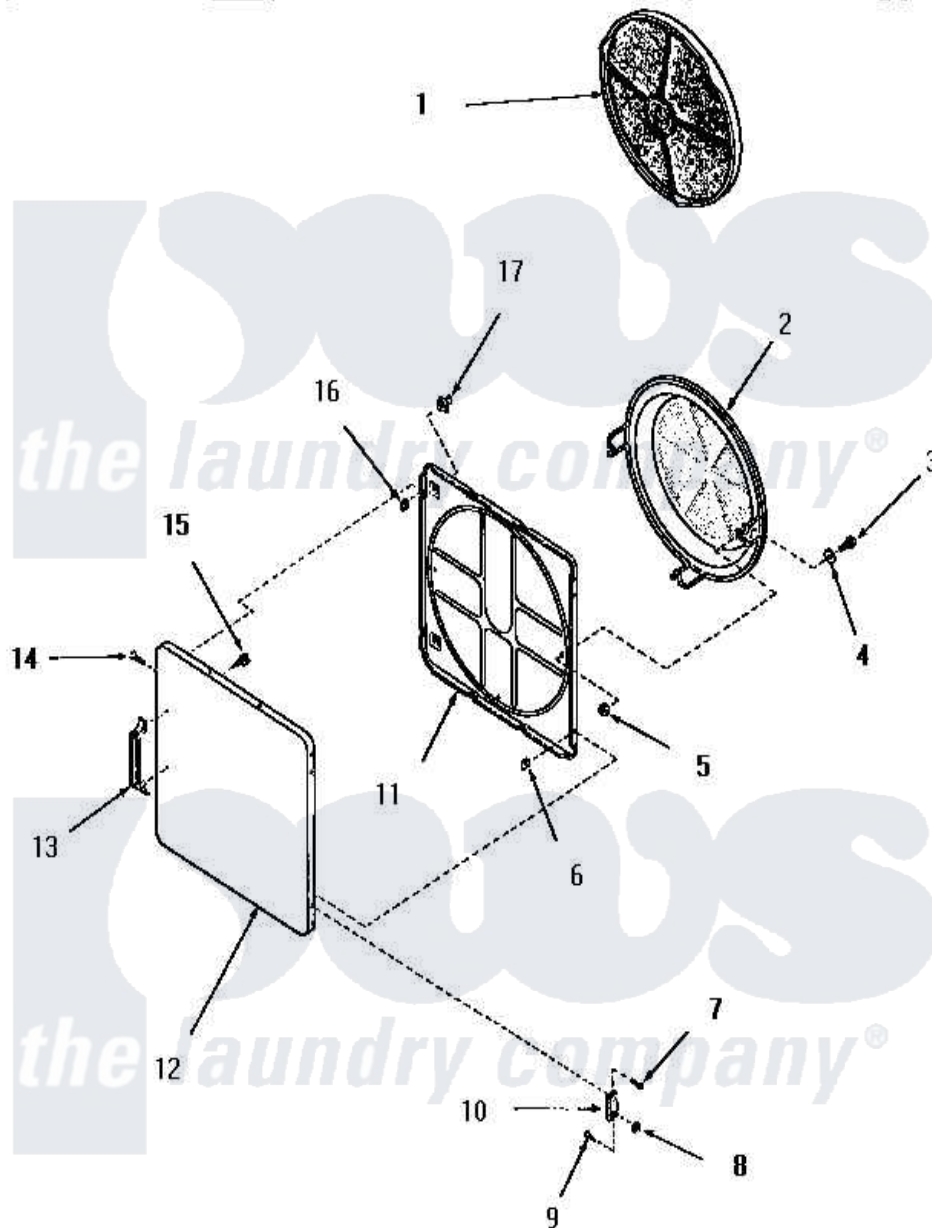

Amana FG0380 10 - LOADING DOOR

Amana Residential Amana FG0380 Dryer Parts Parts Diagram 10 - LOADING DOOR
 Click on the part number to view part

Item	Original Part Number	Replaced By	Status	Part Description
1	53002		Not Available	NO LONGER AVAILABLE
2	54731	54-731		Bake Element
3	02422			Screw, 1/4-20 X 1/2 HeX
4	Q6275		Not Available	WASHER
5	52566	27001225		Nut, Jam Mid Lock 1/4-20
6	52865		Not Available	SPEED NUT
7	52864	500226		Screw, 8b-16 x 5/8 Tap
8	51236	488130		Nut
9	22649			Screw, 8-32 X 13/32 FI
10	70014			Hinge
11	54665	54-665		Bake Element
12	52489H		Not Available	OUTER DOOR PANEL, HARVEST GOLD
"	52489A		Not Available	OUTER DOOR PANEL, AVOCADO
"	52489C		Not Available	OUTER DOOR PANEL, COPPERTONE

"	52489W		Not Available	OUTER DOOR PANEL, WHITE
13	54068	61925		Pull Door Commercial Black
14	52864	500226		Screw, 8b-16 x 5/8 Tap
15	52150	489464		Screw
16	52865		Not Available	SPEED NUT
17	54661	LA-1003		Door Catch Kit