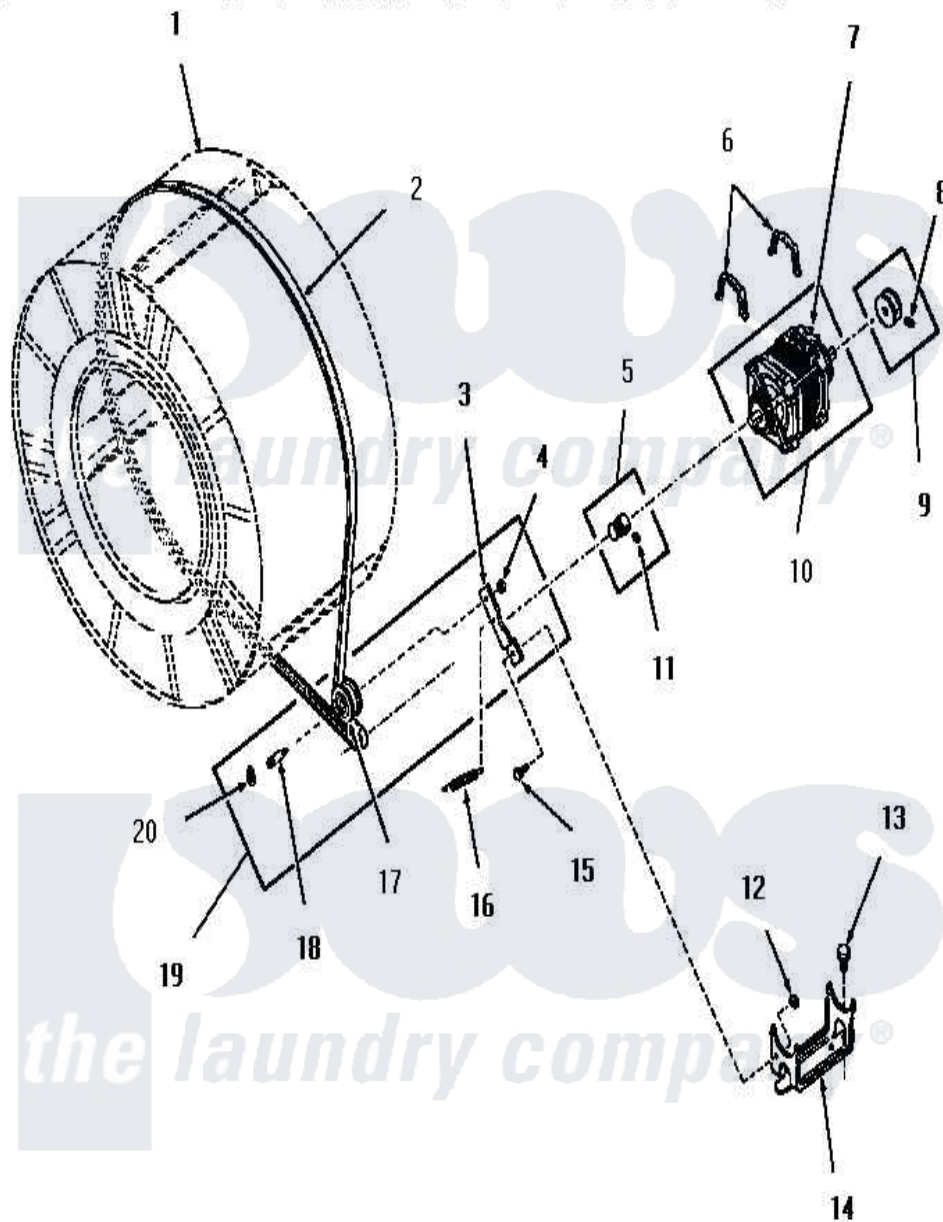

Amana FG0380 11 - MOTOR, IDLER AND BELT

Amana Residential Amana FG0380 Dryer Parts Parts Diagram 11 - MOTOR, IDLER AND BELT
 Click on the part number to view part

Item	Original Part Number	Replaced By	Status	Part Description
1	Y00000000		Not Available	SEE NOTE CLOTHES DRUM
2	52556			Belt
3	54410		Not Available	LEVER, IDLER
4	52566	27001225		Nut, Jam Mid Lock 1/4-20
5	52593		Not Available	ASSY, MOTOR PULLEY
6	51789	660658		Clamp, Motor Mounting 343481 685441
7	53249		Not Available	SWITCH
"	Y00000000		Not Available	SEE NOTE MOTOR SWITCH, WESTINGHOUSE -- (NOT REPLACEABLE)
"	53226		Not Available	SWITCH, MOTOR
8	02771			Screw, 1/4-20 x 3/8 Hex S
9	53522			Pulley, Motor
10	52697		Not Available	MOTOR
11	52906		Not Available	SETSCREW
12	52566	27001225		Nut, Jam Mid Lock 1/4-20

13	23928	Not Available	CAP SCREW AND LOCKWASHER
14	51824	Not Available	MOUNT,MOTOR
15	52567		Bolt, Shoulder
16	52323		Spring
17	Y54414		Assembly, Wheel And Bearing
18	54411	Not Available	SHAFT,IDLER LEVER
19	54415	Not Available	LEVER,IDLER
20	23748		Ring, Retaining