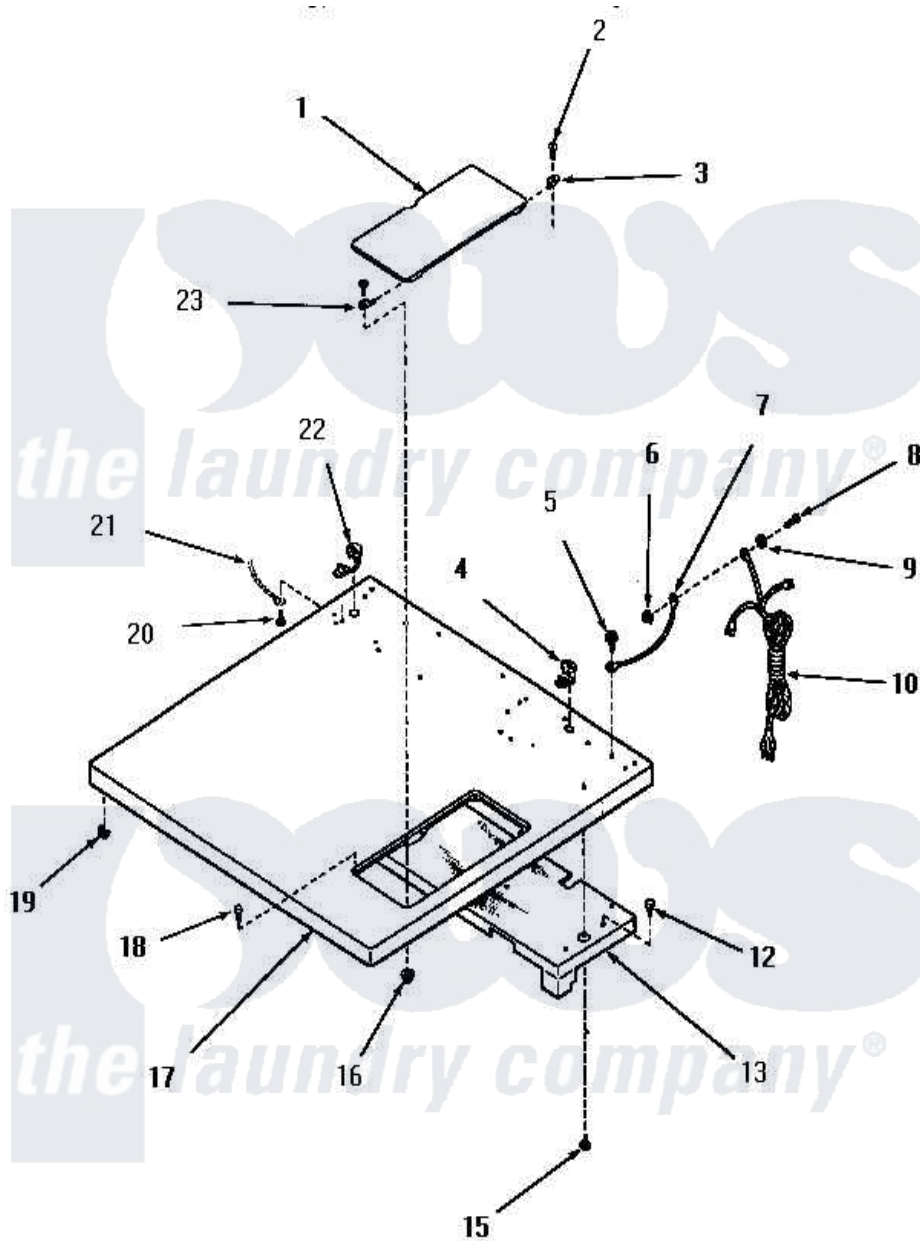

# Amana FG0640 01 - CABINET TOP

Amana [Residential Amana FG0640 Dryer Parts](#) Parts Diagram 01 - CABINET TOP  
 Click on the part number to view part

Item	Original Part Number	Replaced By	Status	Part Description
1	52518W		Not Available	ACCESS DOOR, WHITE
"	52518A		Not Available	ACCESS DOOR, AVOCADO
"	52518C		Not Available	ACCESS DOOR, COPPERTONE
"	52518H		Not Available	xREPLACE
2	03630		Not Available	SCREW,6-32 X 3/8 ROUND
3	<a href="#">51351</a>			Hinge, Rear
4	21903	<a href="#">211881</a>		Grommet, Cord Part Not Used- Gas Models Only
5	<a href="#">51924</a>			Screw, 10-24 X 1/2 HeX
6	23951	<a href="#">M0282009</a>		Nut
7	54300		Not Available	GROUND WIRE, GREEN
8	<a href="#">20267</a>			Screw, 10-24 X 3/8 Round
9	<a href="#">03815</a>			Lockwasher, No.10 Ext Shk
10	51508		Not Available	POWER CORD
11	<a href="#">03203</a>			Screw, 8-32 X 3/8 Round Head
12	51355	<a href="#">51355</a>		5500w/240v, 13-23/32, Low

12	<a href="#">51333</a>		Watt
13	52614	Not Available	TOP BAFFLE ASSEMBLY
14	51236	<a href="#">488130</a>	Nut
15	55985	<a href="#">W10116760</a>	Screw
16	<a href="#">22678</a>		Nut, Nylon
17	52503W	Not Available	CABINET TOP, WHITE
"	52503H	Not Available	CABINET TOP, HARVEST GOLD
"	52503A	Not Available	CABINET TOP, AVOCADO
"	52503C	Not Available	CABINET TOP, COPPERTONE
18	<a href="#">53445</a>		Bumper
19	23007	Not Available	CAGED NUT
20	<a href="#">51924</a>		Screw, 10-24 X 1/2 HeX
21	Y00000000	Not Available	SEE NOTE GROUND WIRE, GREEN
22	<a href="#">52113</a>		Relief, Strain
23	<a href="#">51350</a>		Hinge, Front