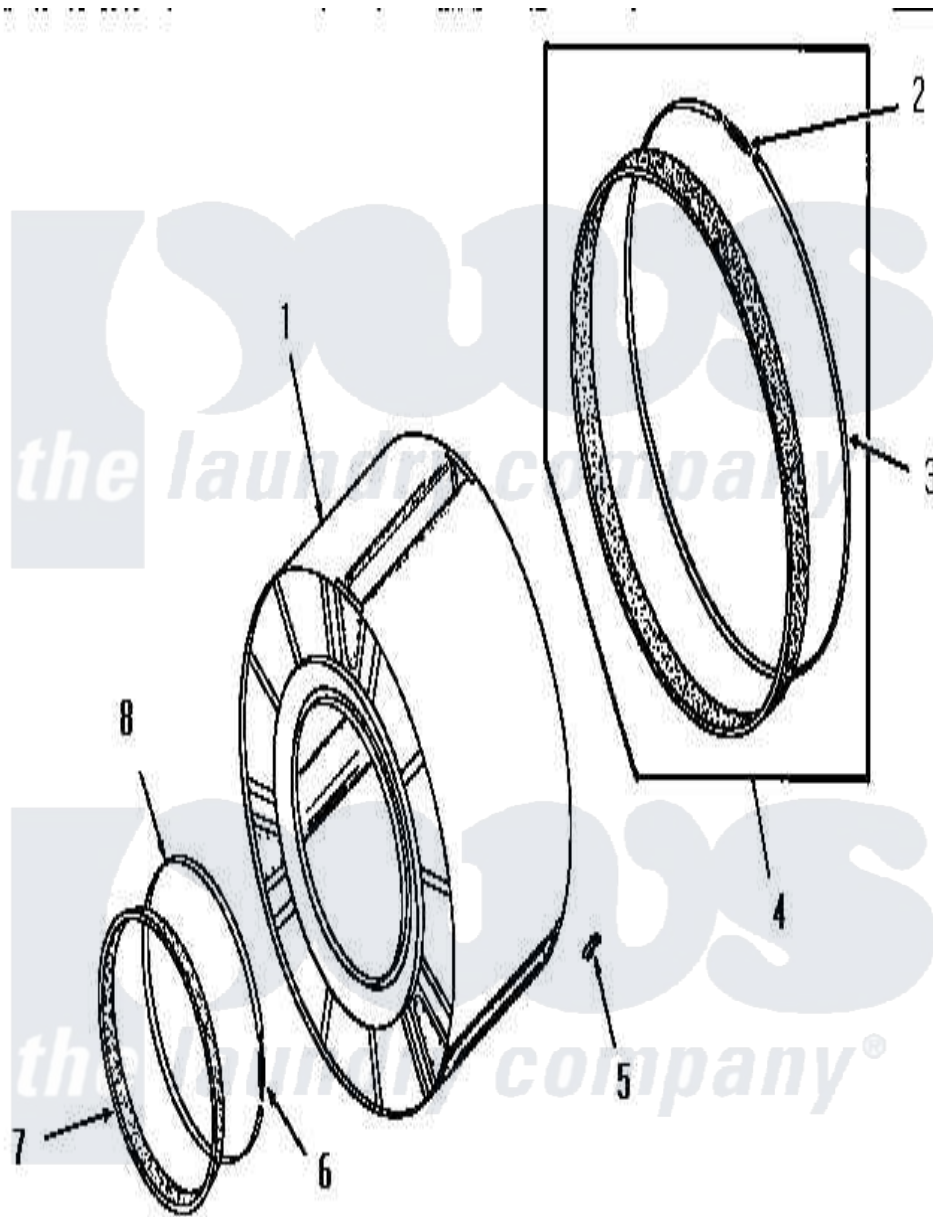

Amana FG0640 02 - CLOTHES DRUM

Amana Residential Amana FG0640 Dryer Parts Parts Diagram 02 - CLOTHES DRUM
 Click on the part number to view part

Item	Original Part Number	Replaced By	Status	Part Description
1	53135			Assembly, Drum
2	52310			Spring
3	50781			Strap, Seal
4	51883A			Assembly, Seal
5	51201		Not Available	CLIP
6	50168			Spring
7	51881			Seal, Front
8	50169			Strap, Retainer