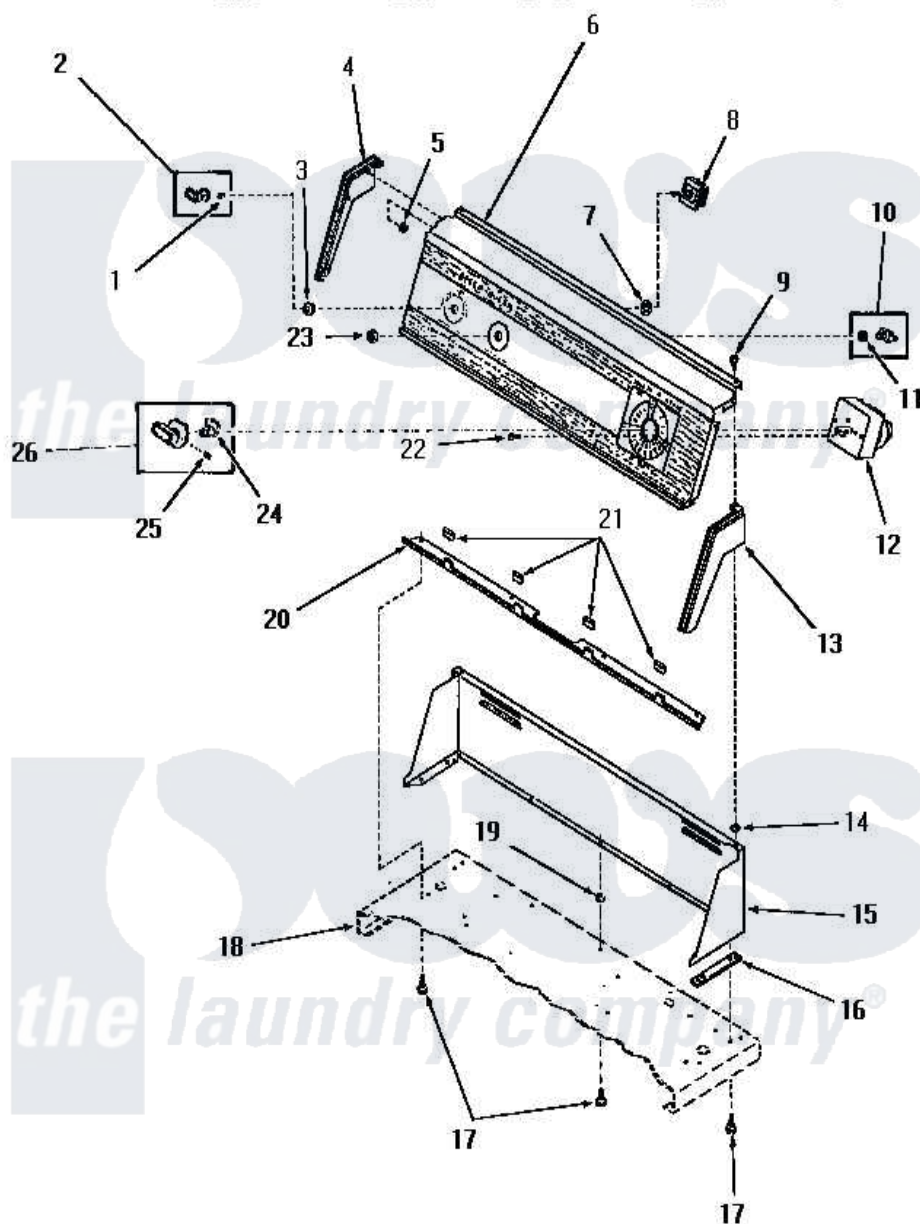

Amana FG0640 03 - CONTROL PANEL, CONTROL HOOD AND CONTROLS

Amana Residential Amana FG0640 Dryer Parts Parts Diagram 03 - CONTROL PANEL, CONTROL HOOD AND CONTROLS

[Click on the part number to view part](#)

Item	Original Part Number	Replaced By	Status	Part Description
1	22244		Not Available	CLIP, C xREPLACE
2	22245		Not Available	xREPLACE
3	24205			Nut, Knurled 3/8-24
4	25124		Not Available	CONTROL HOOD END, LEFT
5	25126	5303284616		Clip
6	55787		Not Available	CONTROL PANEL
7	91176			Lockwasher, 3/8 Intshkp
8	52623	58032		Switch
9	25232		Not Available	SCREW, 8AB-18X7/8 OVAL
10	53768	55882P		Assembly- Switch
11	52947			Nut, Hex 15/32-32
12	52610		Not Available	TIMER
13	25123		Not Available	CONTROL HOOD END, RIGHT
14	24522			Nut, Speed-8ab-18 C1995

15	53446H	Not Available	CONTROL HOOD, HARVEST GOLD
"	53446W	Not Available	CONTROL HOOD, WHITE
"	53446A	Not Available	CONTROL HOOD, AVOCADO
16	23028	Not Available	GASKET,CONTROL BOX END
17	23962	W10116760	Screw
18	Y00000000	Not Available	SEE NOTE CABINET TOP
19	23425	Not Available	WASHER,7/32IDX7/16ODX.
20	52912	Not Available	PANEL SUPPORT BRACKET
21	24859	Not Available	SLEEVE,SUPPORT ANGLE
22	70212		Screw, 8-32 X 5/32 RD H
23	52947		Nut, Hex 15/32-32
24	24283		Indicator, Timer Knob
25	20310	Not Available	SCREW,8-32 X 1/4 HEX S
26	24290	Not Available	ASSY,KNOB-TIMER